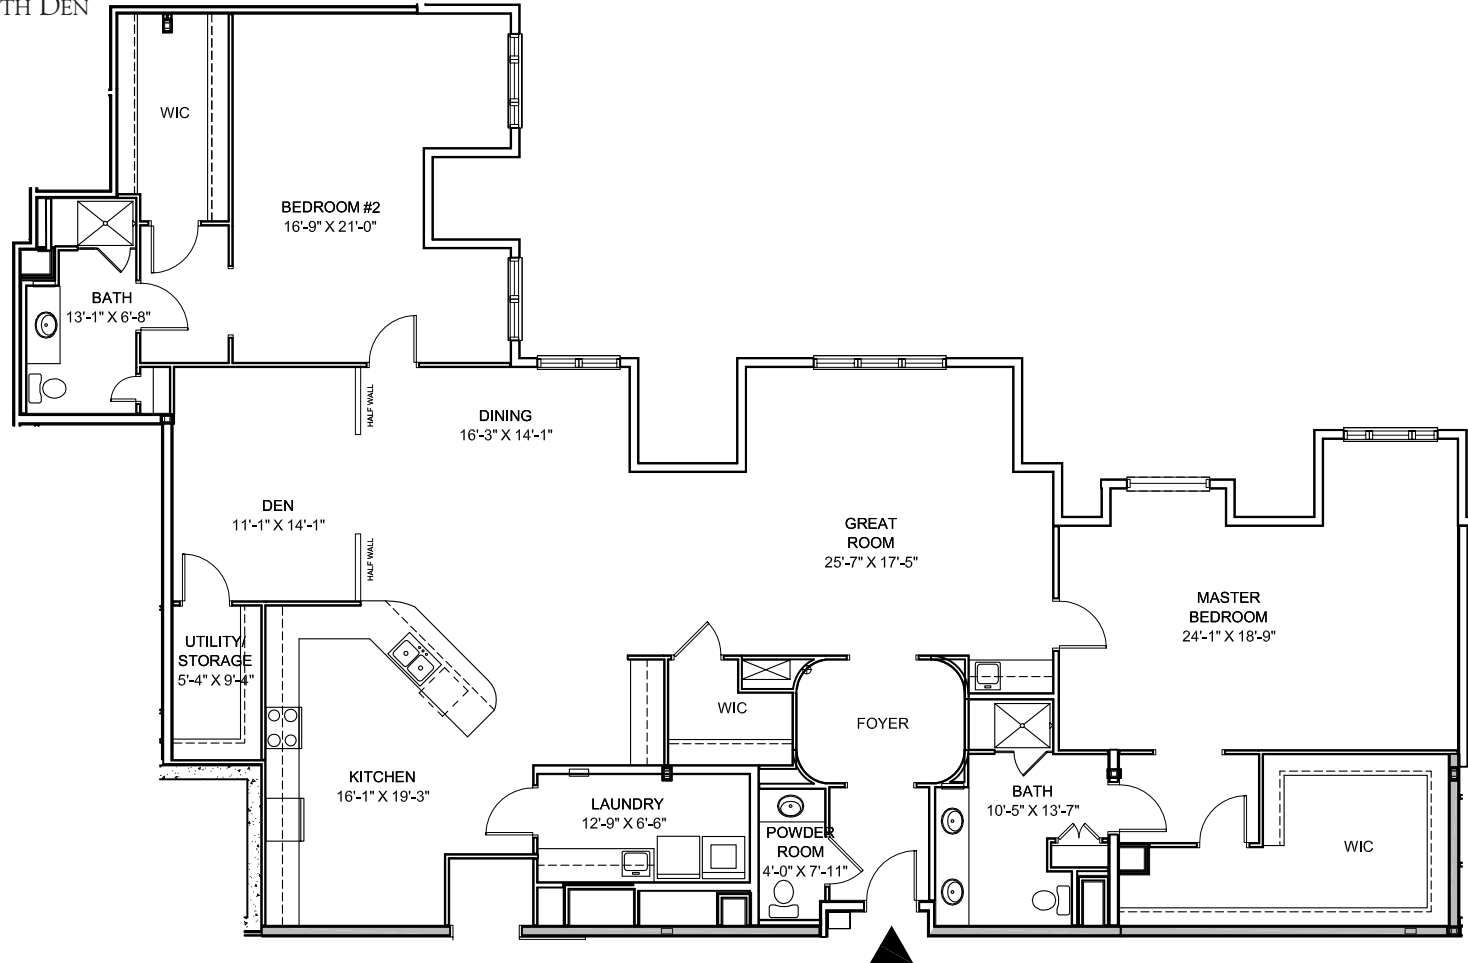

PENTHOUSE SUITES

THE GARLANDS®
— of Barrington —

SAMPLE PENTHOUSE SUITE #3458

2 BEDROOMS, 2.5 BATHS

1,934 SQ. FT.

Please ask to see additional Penthouse Suite two bedroom floor plans.

This document is approximate and subject to final engineering and design improvements. Scale 1/12" = 1'

PENTHOUSE DELUXE #3452

2 BEDROOMS, 2.5 BATHS WITH DEN

2,831 SQ. FT.

Please ask to see additional Penthouse Deluxe two bedroom floor plans.

This document is approximate and subject to final engineering and design improvements. Scale 1/12" = 1'

PENTHOUSE GRAND #3451

3 BEDROOMS, 3.5 BATHS WITH DEN
3,834 SQ. FT.

Please ask to see additional
Penthouse Grand three bedroom
floor plans.

This document is approximate and subject to final engineering and design improvements. Scale 1/12" = 1'