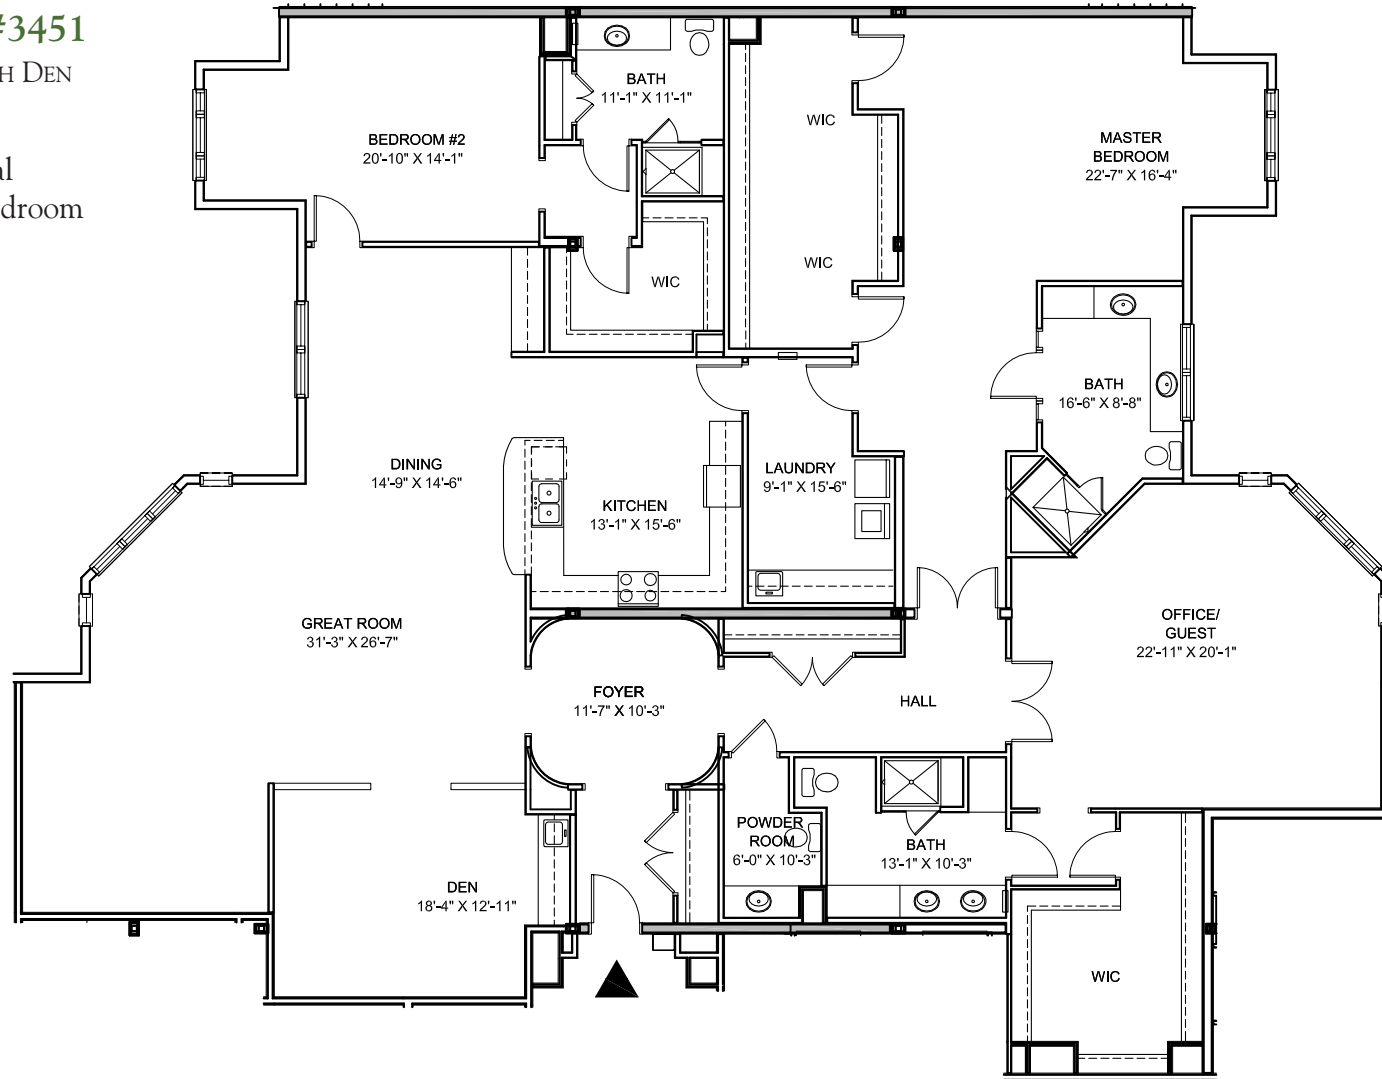

PENTHOUSE SUITES

THE GARLANDS®
— of Barrington —

SAMPLE PENTHOUSE SUITE #3458

2 BEDROOMS, 2.5 BATHS

1,934 SQ. FT.

Please ask to see additional Penthouse Suite two bedroom floor plans.

This document is approximate and subject to final engineering and design improvements. Scale 1/12" = 1'

PENTHOUSE DELUXE #3452

2 BEDROOMS, 2.5 BATHS WITH DEN

2,831 SQ. FT.

Please ask to see additional Penthouse Deluxe two bedroom floor plans.

This document is approximate and subject to final engineering and design improvements. Scale 1/12" = 1'

PENTHOUSE GRAND #3451

3 BEDROOMS, 3.5 BATHS WITH DEN
3,834 SQ. FT.

Please ask to see additional
Penthouse Grand three bedroom
floor plans.

This document is approximate and subject to final engineering and design improvements. Scale 1/12" = 1'