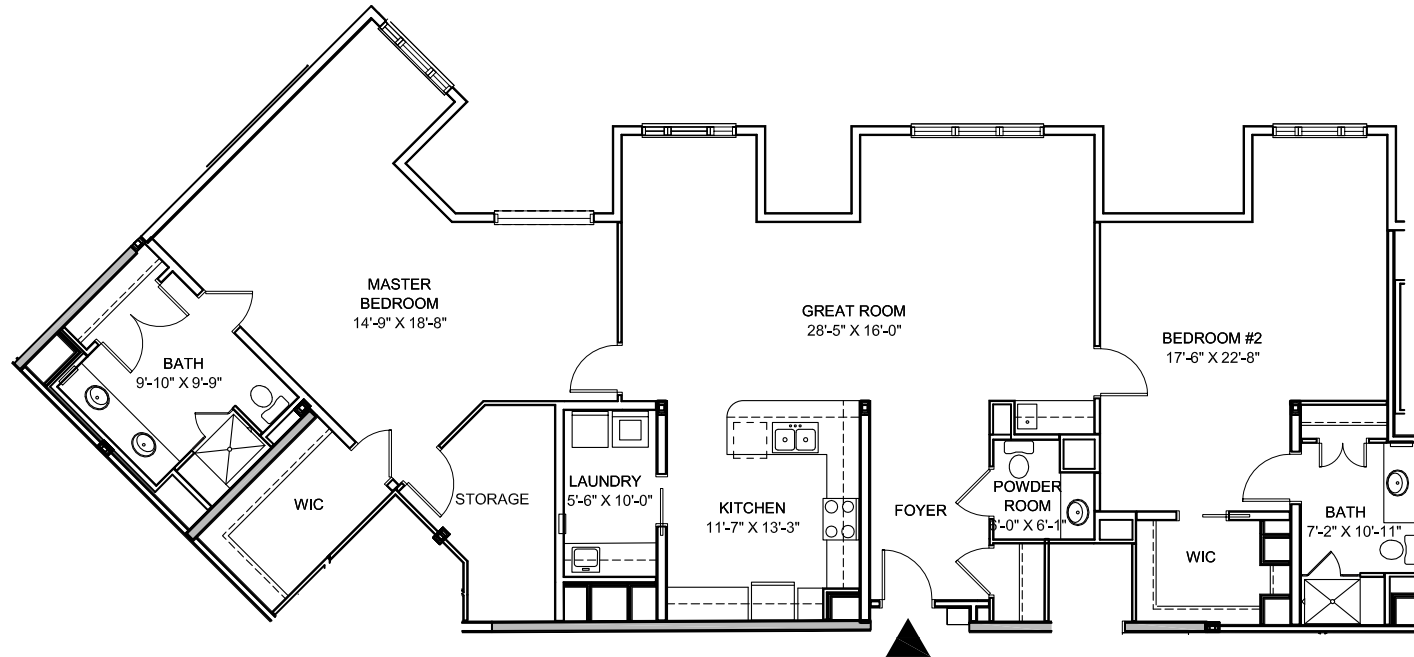

PENTHOUSE SUITES

THE GARLANDS®
— of Barrington —

SAMPLE PENTHOUSE SUITE #3458

2 BEDROOMS, 2.5 BATHS

1,934 SQ. FT.

Please ask to see additional Penthouse Suite two bedroom floor plans.

This document is approximate and subject to final engineering and design improvements. Scale 1/12" = 1'

PENTHOUSE DELUXE #3452

2 BEDROOMS, 2.5 BATHS WITH DEN

2,831 SQ. FT.

Please ask to see additional Penthouse Deluxe two bedroom floor plans.

This document is approximate and subject to final engineering and design improvements. Scale 1/12" = 1'

PENTHOUSE GRAND #3451

3 BEDROOMS, 3.5 BATHS WITH DEN
3,834 SQ. FT.

Please ask to see additional
Penthouse Grand three bedroom
floor plans.

This document is approximate and subject to final engineering and design improvements. Scale 1/12" = 1'