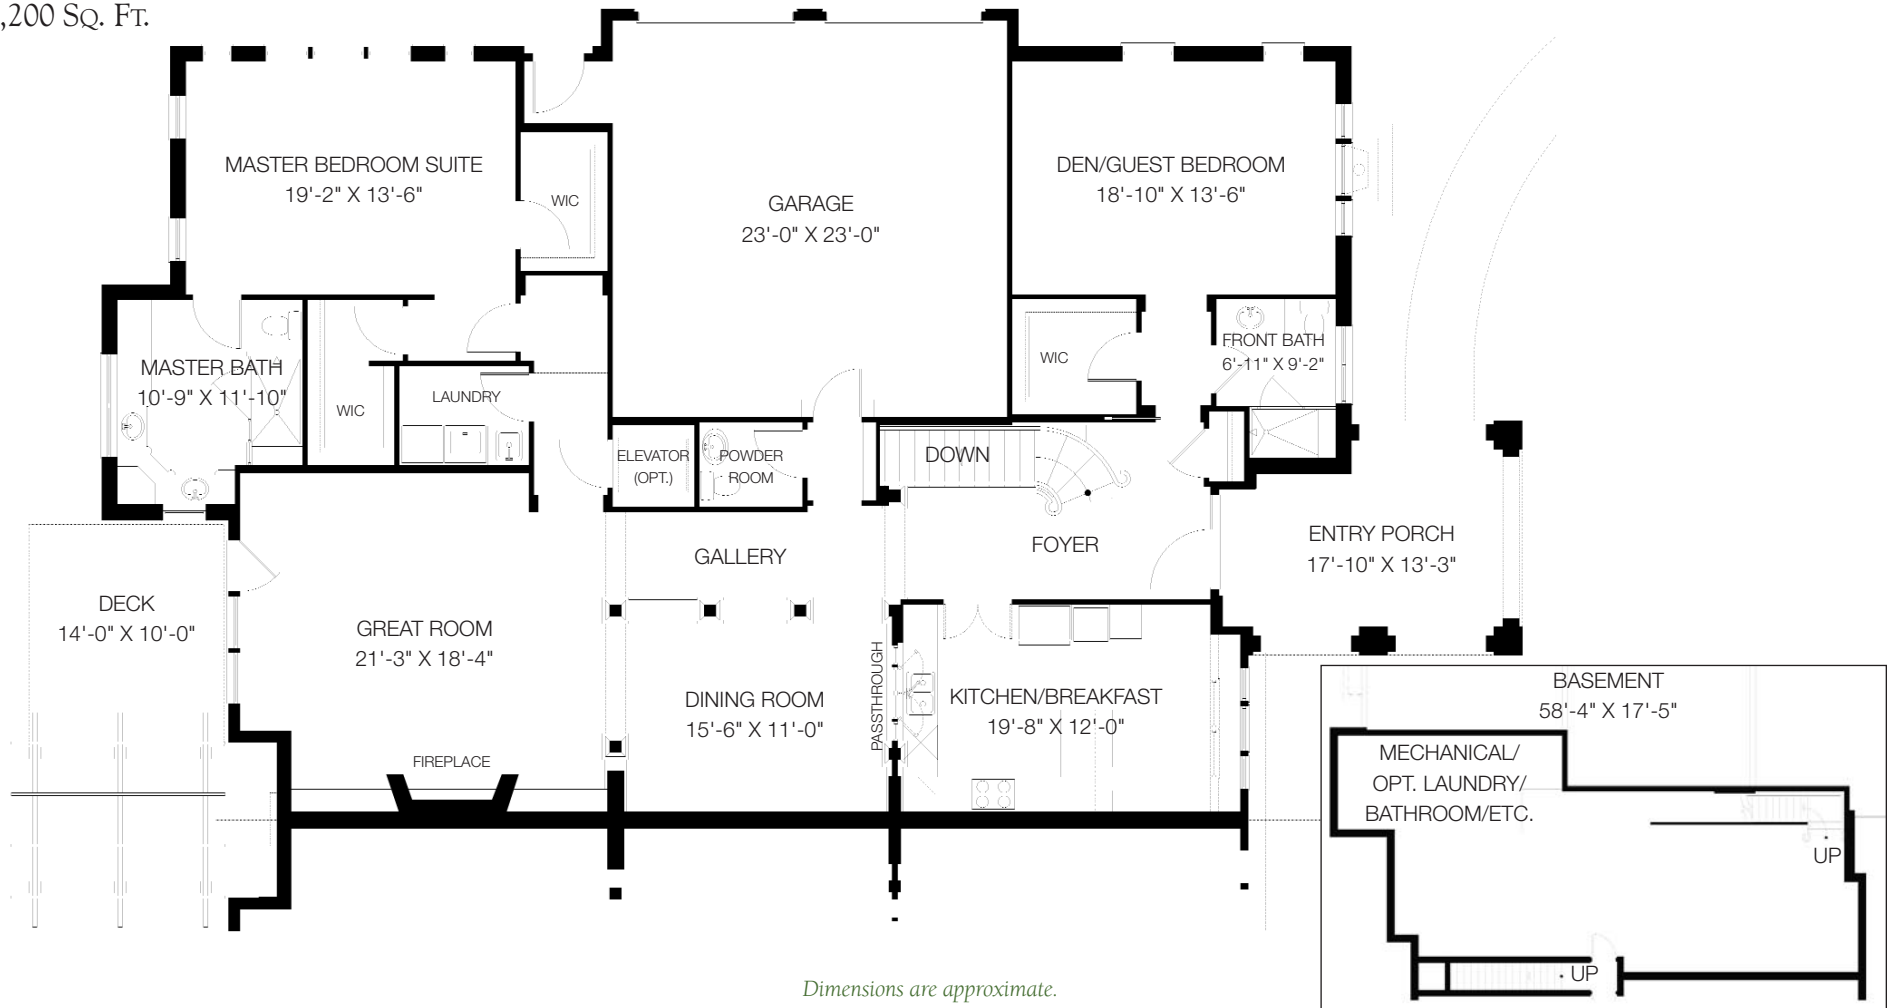

# THE SEQUOIA VILLA

1 BEDROOM, 2.5 BATHS WITH DEN

2,200 SQ. FT.

Dimensions are approximate.