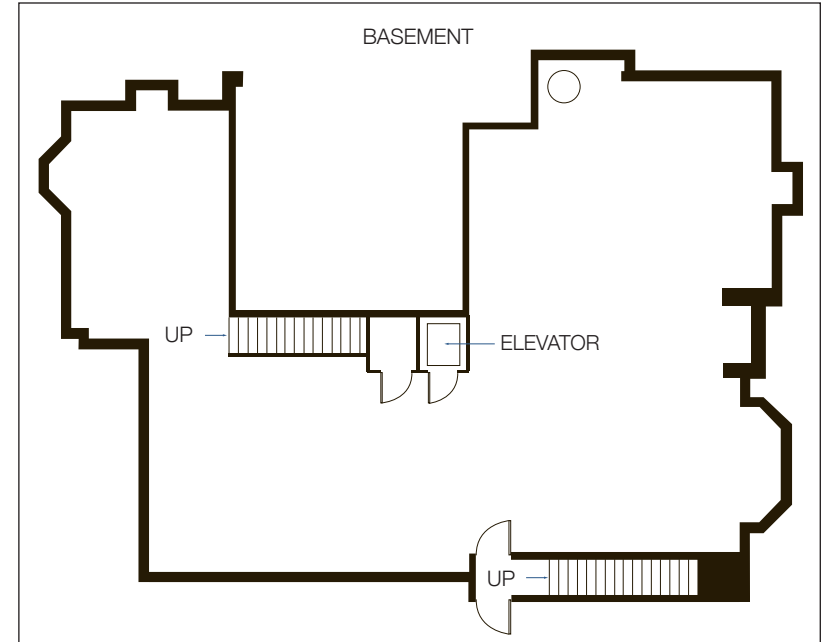

THE HAWTHORN VILLA

2 Bedrooms, 3 Baths with Den
3,300 Sq. Ft.

Dimensions are approximate.

Dimensions are approximate.