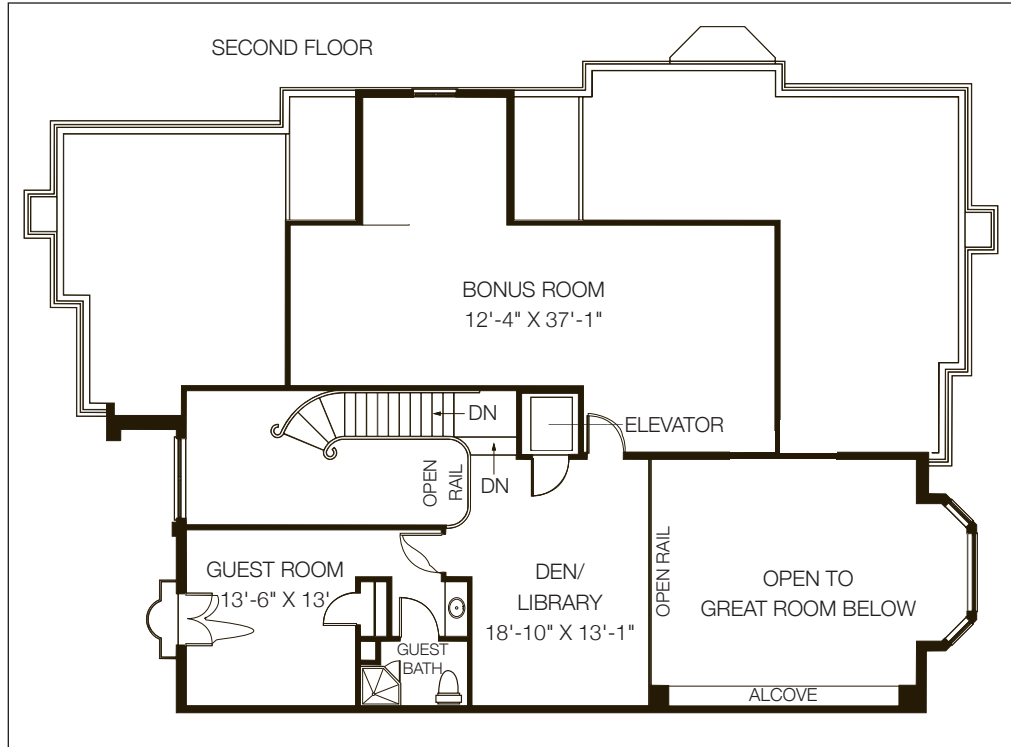

THE HAWTHORN VILLA

2 Bedrooms, 3 Baths with Den
3,300 Sq. Ft.

Dimensions are approximate.

Dimensions are approximate.