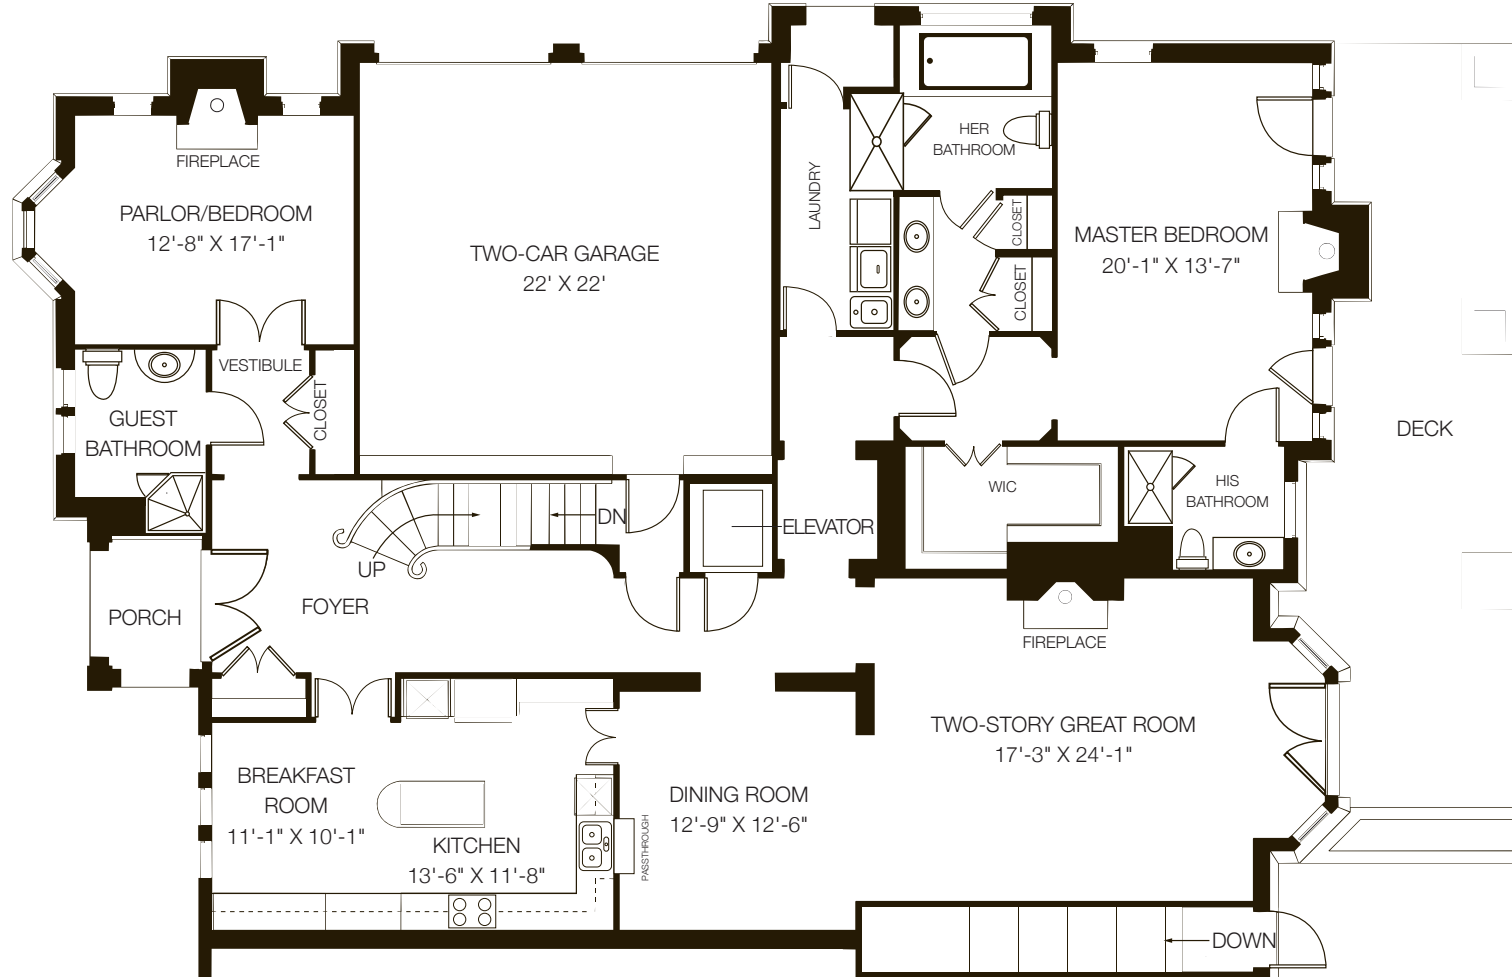

THE HAWTHORN VILLA

2 Bedrooms, 3 Baths with Den
3,300 Sq. Ft.

Dimensions are approximate.

Dimensions are approximate.