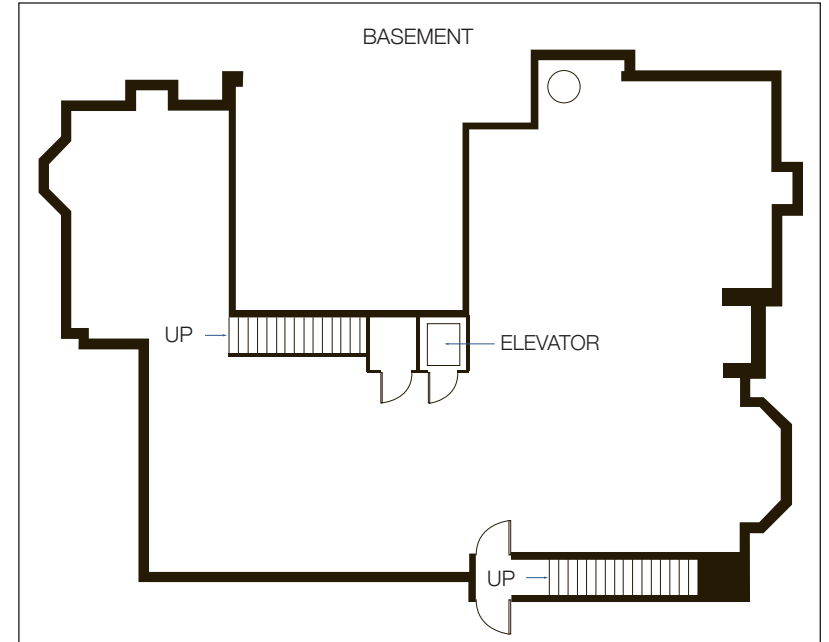

LARGER RESIDENCES AND VILLA HOMES

COMFORT

THE GARLANDS®
— of Barrington —

THE HICKORY

2 Bedrooms, 2.5 Baths, Den, Great Room
2,293 Sq. Ft.

Dimensions are approximate.

THE CEDAR

2 Bedrooms, 2.5 Baths with Den
2,295 Sq. Ft.

Dimensions are approximate.

THE HOLLY

2 Bedrooms, 2.5 Baths with Den
2,376 Sq. Ft.

Dimensions are approximate.

THE YELLOWWOOD

2 Bedrooms, 2.5 Baths with Den
2,490 Sq. Ft.

Dimensions are approximate.

THE TAMARAC

2 Bedrooms, 2.5 Baths with Den
2,422 Sq. Ft.

Dimensions are approximate.

THE MAHOGANY

2 Bedrooms, 2.5 Baths with Den
2,529 Sq. Ft.

Dimensions are approximate.

THE SYCAMORE

2 Bedrooms, 2.5 Baths with Den
2,945 Sq. Ft.

Dimensions are approximate.

THE SEQUOIA VILLA

1 Bedroom, 2.5 Baths with Den
2,200 Sq. Ft.

THE HAWTHORN VILLA

2 Bedrooms, 3 Baths with Den
3,300 Sq. Ft.

Dimensions are approximate.

Dimensions are approximate.