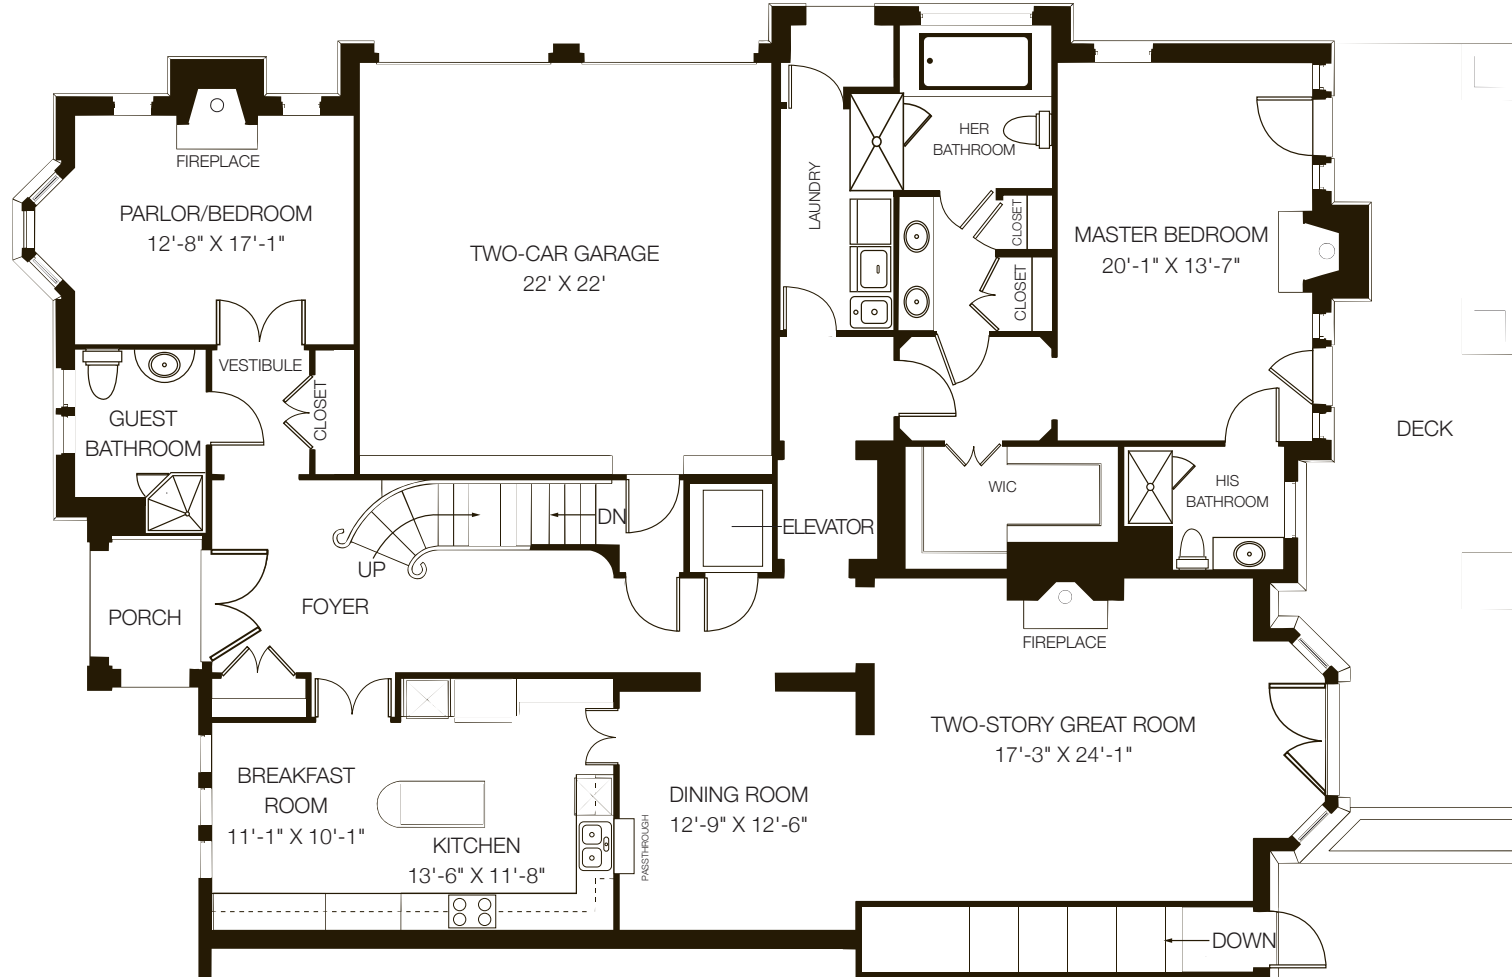

LARGER RESIDENCES AND VILLA HOMES

COMFORT

THE GARLANDS®
— of Barrington —

THE HICKORY

2 Bedrooms, 2.5 Baths, Den, Great Room
2,293 Sq. Ft.

Dimensions are approximate.

THE CEDAR

2 Bedrooms, 2.5 Baths with Den
2,295 Sq. Ft.

Dimensions are approximate.

THE HOLLY

2 Bedrooms, 2.5 Baths with Den
2,376 Sq. Ft.

Dimensions are approximate.

THE YELLOWWOOD

2 Bedrooms, 2.5 Baths with Den
2,490 Sq. Ft.

Dimensions are approximate.

THE TAMARAC

2 Bedrooms, 2.5 Baths with Den
2,422 Sq. Ft.

Dimensions are approximate.

THE MAHOGANY

2 Bedrooms, 2.5 Baths with Den
2,529 Sq. Ft.

Dimensions are approximate.

THE SYCAMORE

2 Bedrooms, 2.5 Baths with Den
2,945 Sq. Ft.

Dimensions are approximate.

THE SEQUOIA VILLA

1 Bedroom, 2.5 Baths with Den
2,200 Sq. Ft.

THE HAWTHORN VILLA

2 Bedrooms, 3 Baths with Den
3,300 Sq. Ft.

Dimensions are approximate.

Dimensions are approximate.