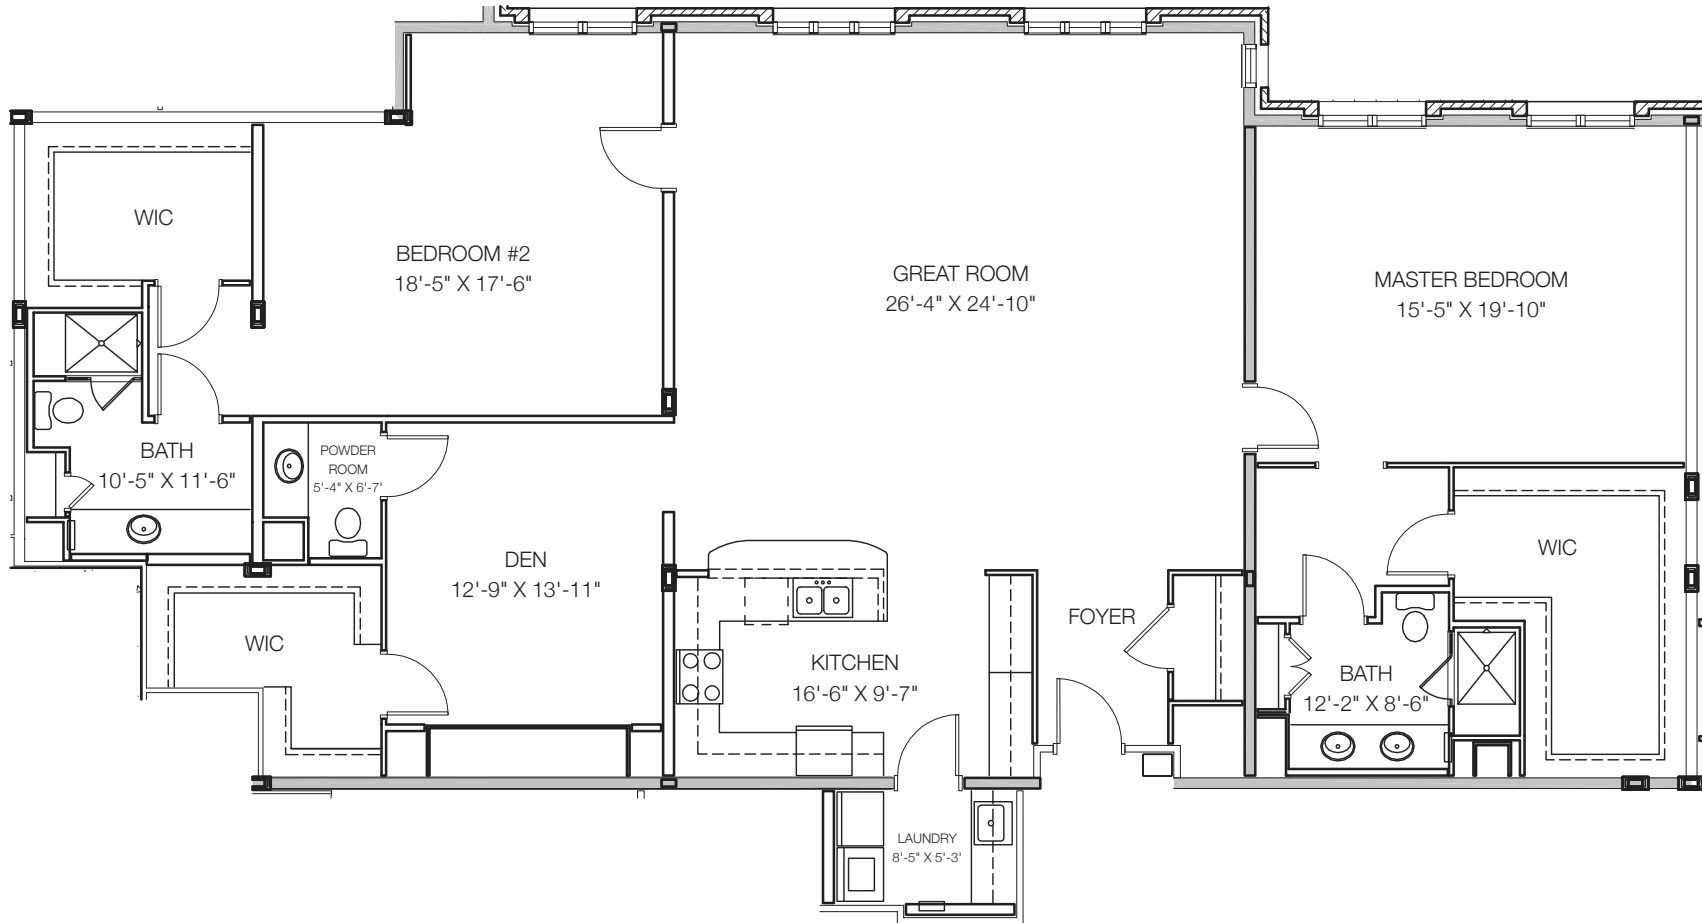

LARGER RESIDENCES AND VILLA HOMES

COMFORT

THE GARLANDS®
— of Barrington —

THE HICKORY

2 Bedrooms, 2.5 Baths, Den, Great Room
2,293 Sq. Ft.

Dimensions are approximate.

THE CEDAR

2 Bedrooms, 2.5 Baths with Den
2,295 Sq. Ft.

Dimensions are approximate.

THE HOLLY

2 Bedrooms, 2.5 Baths with Den
2,376 Sq. Ft.

Dimensions are approximate.

THE YELLOWWOOD

2 Bedrooms, 2.5 Baths with Den
2,490 Sq. Ft.

Dimensions are approximate.

THE TAMARAC

2 Bedrooms, 2.5 Baths with Den
2,422 Sq. Ft.

Dimensions are approximate.

THE MAHOGANY

2 Bedrooms, 2.5 Baths with Den
2,529 Sq. Ft.

Dimensions are approximate.

THE SYCAMORE

2 Bedrooms, 2.5 Baths with Den
2,945 Sq. Ft.

Dimensions are approximate.

THE SEQUOIA VILLA

1 Bedroom, 2.5 Baths with Den
2,200 Sq. Ft.

THE HAWTHORN VILLA

2 Bedrooms, 3 Baths with Den
3,300 Sq. Ft.

Dimensions are approximate.

Dimensions are approximate.