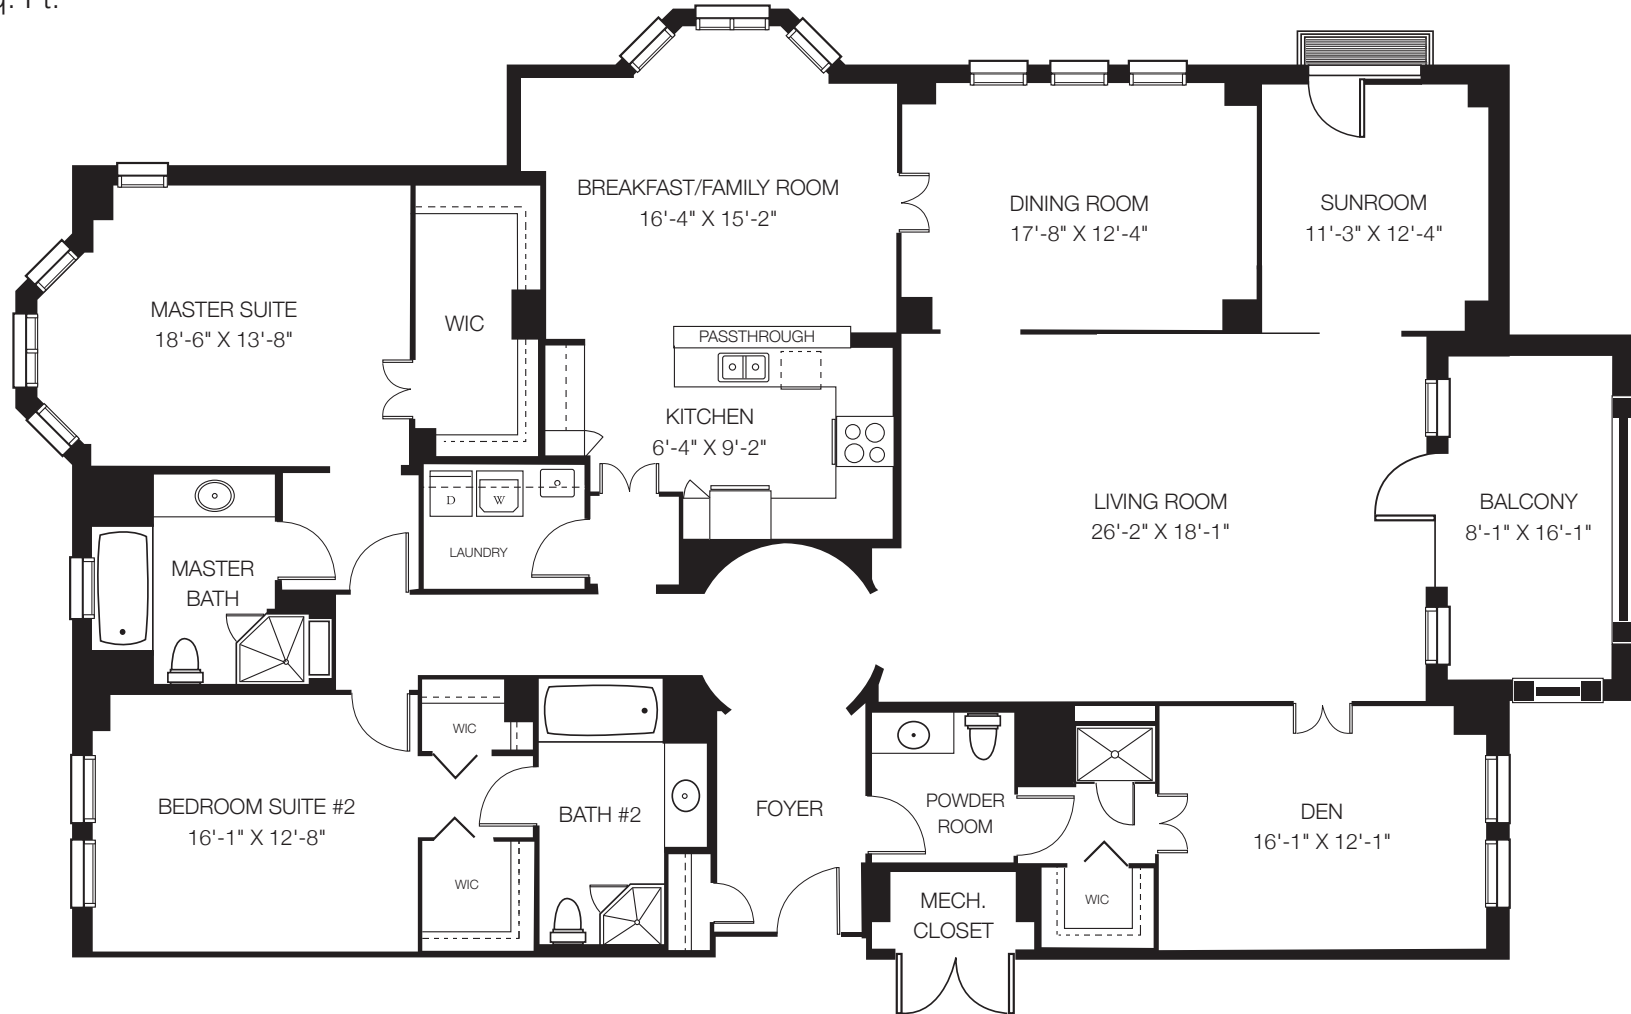

LARGER RESIDENCES AND VILLA HOMES

COMFORT

THE GARLANDS®
— of Barrington —

THE HICKORY

2 Bedrooms, 2.5 Baths, Den, Great Room
2,293 Sq. Ft.

Dimensions are approximate.

THE CEDAR

2 Bedrooms, 2.5 Baths with Den
2,295 Sq. Ft.

Dimensions are approximate.

THE HOLLY

2 Bedrooms, 2.5 Baths with Den
2,376 Sq. Ft.

Dimensions are approximate.

THE YELLOWWOOD

2 Bedrooms, 2.5 Baths with Den
2,490 Sq. Ft.

Dimensions are approximate.

THE TAMARAC

2 Bedrooms, 2.5 Baths with Den
2,422 Sq. Ft.

Dimensions are approximate.

THE MAHOGANY

2 Bedrooms, 2.5 Baths with Den
2,529 Sq. Ft.

Dimensions are approximate.

THE SYCAMORE

2 Bedrooms, 2.5 Baths with Den
2,945 Sq. Ft.

Dimensions are approximate.

THE SEQUOIA VILLA

1 Bedroom, 2.5 Baths with Den
2,200 Sq. Ft.

THE HAWTHORN VILLA

2 Bedrooms, 3 Baths with Den
3,300 Sq. Ft.

Dimensions are approximate.

Dimensions are approximate.