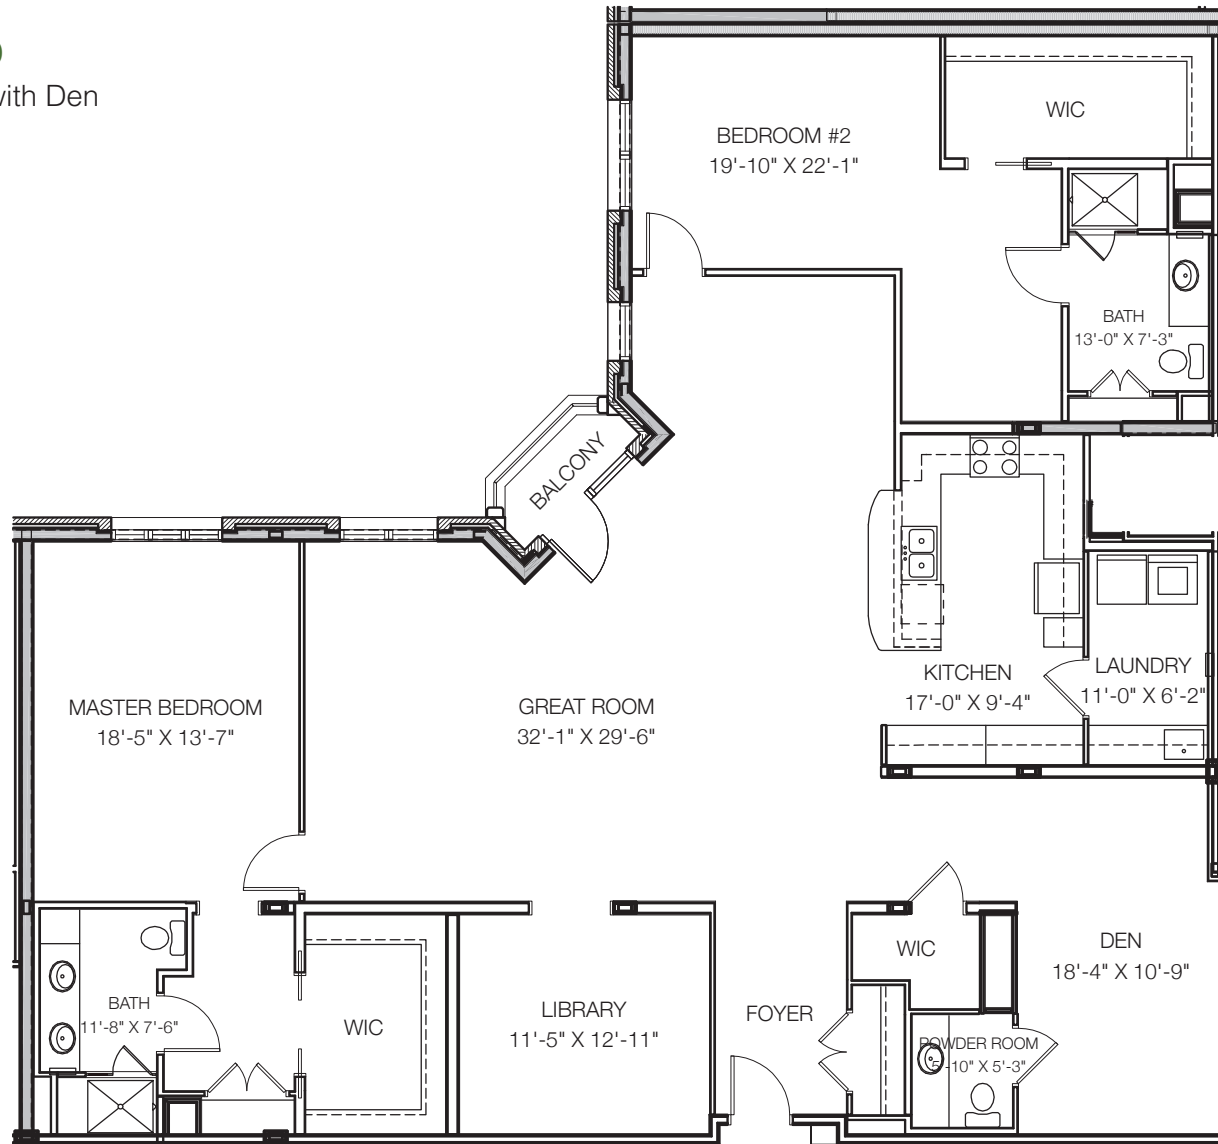

LARGER RESIDENCES AND VILLA HOMES

COMFORT

THE GARLANDS®
— of Barrington —

THE HICKORY

2 Bedrooms, 2.5 Baths, Den, Great Room
2,293 Sq. Ft.

Dimensions are approximate.

THE CEDAR

2 Bedrooms, 2.5 Baths with Den
2,295 Sq. Ft.

Dimensions are approximate.

THE HOLLY

2 Bedrooms, 2.5 Baths with Den
2,376 Sq. Ft.

Dimensions are approximate.

THE YELLOWWOOD

2 Bedrooms, 2.5 Baths with Den
2,490 Sq. Ft.

Dimensions are approximate.

THE TAMARAC

2 Bedrooms, 2.5 Baths with Den
2,422 Sq. Ft.

Dimensions are approximate.

THE MAHOGANY

2 Bedrooms, 2.5 Baths with Den
2,529 Sq. Ft.

Dimensions are approximate.

THE SYCAMORE

2 Bedrooms, 2.5 Baths with Den
2,945 Sq. Ft.

Dimensions are approximate.

THE SEQUOIA VILLA

1 Bedroom, 2.5 Baths with Den
2,200 Sq. Ft.

THE HAWTHORN VILLA

2 Bedrooms, 3 Baths with Den
3,300 Sq. Ft.

Dimensions are approximate.

Dimensions are approximate.