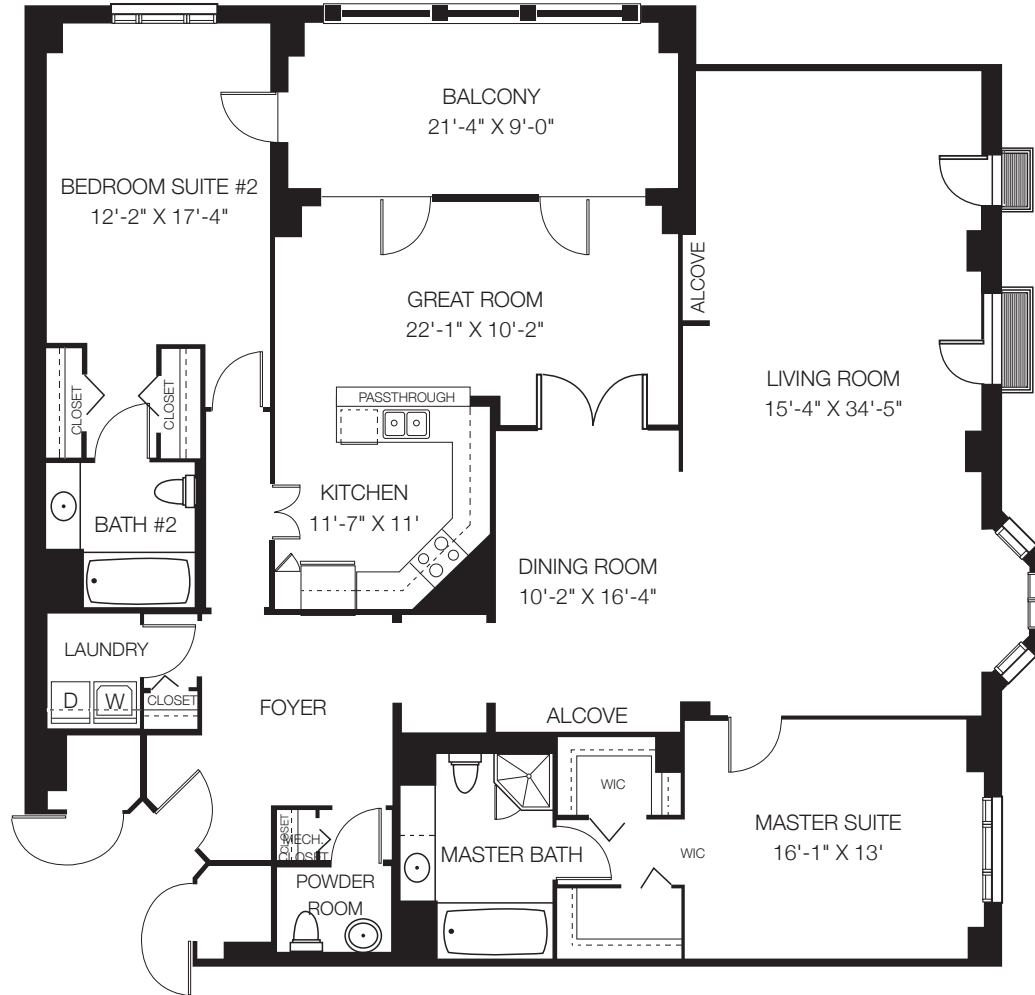

LARGER RESIDENCES AND VILLA HOMES

COMFORT

THE GARLANDS®
— of Barrington —

THE HICKORY

2 Bedrooms, 2.5 Baths, Den, Great Room
2,293 Sq. Ft.

Dimensions are approximate.

THE CEDAR

2 Bedrooms, 2.5 Baths with Den
2,295 Sq. Ft.

Dimensions are approximate.

THE HOLLY

2 Bedrooms, 2.5 Baths with Den
2,376 Sq. Ft.

Dimensions are approximate.

THE YELLOWWOOD

2 Bedrooms, 2.5 Baths with Den
2,490 Sq. Ft.

Dimensions are approximate.

THE TAMARAC

2 Bedrooms, 2.5 Baths with Den
2,422 Sq. Ft.

Dimensions are approximate.

THE MAHOGANY

2 Bedrooms, 2.5 Baths with Den
2,529 Sq. Ft.

Dimensions are approximate.

THE SYCAMORE

2 Bedrooms, 2.5 Baths with Den
2,945 Sq. Ft.

Dimensions are approximate.

THE SEQUOIA VILLA

1 Bedroom, 2.5 Baths with Den
2,200 Sq. Ft.

THE HAWTHORN VILLA

2 Bedrooms, 3 Baths with Den
3,300 Sq. Ft.

Dimensions are approximate.

Dimensions are approximate.