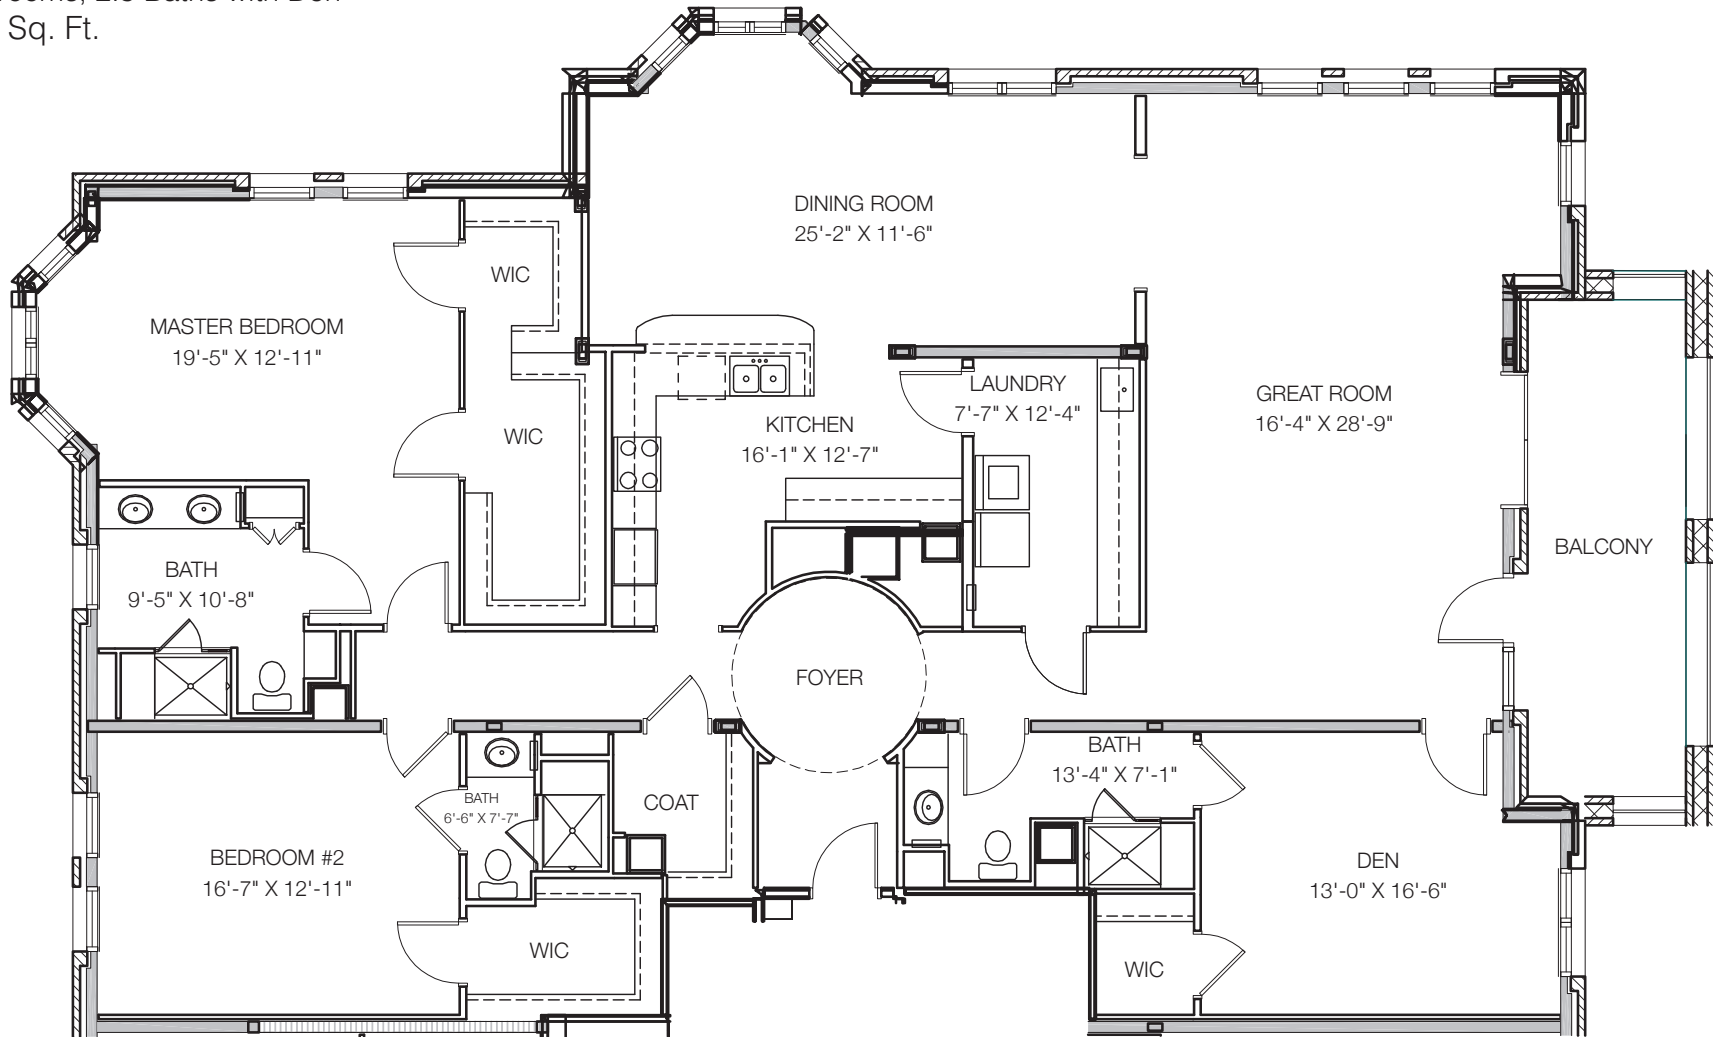

LARGER RESIDENCES AND VILLA HOMES

COMFORT

THE GARLANDS®
— of Barrington —

THE HICKORY

2 Bedrooms, 2.5 Baths, Den, Great Room
2,293 Sq. Ft.

Dimensions are approximate.

THE CEDAR

2 Bedrooms, 2.5 Baths with Den
2,295 Sq. Ft.

Dimensions are approximate.

THE HOLLY

2 Bedrooms, 2.5 Baths with Den
2,376 Sq. Ft.

Dimensions are approximate.

THE YELLOWWOOD

2 Bedrooms, 2.5 Baths with Den
2,490 Sq. Ft.

Dimensions are approximate.

THE TAMARAC

2 Bedrooms, 2.5 Baths with Den
2,422 Sq. Ft.

Dimensions are approximate.

THE MAHOGANY

2 Bedrooms, 2.5 Baths with Den
2,529 Sq. Ft.

Dimensions are approximate.

THE SYCAMORE

2 Bedrooms, 2.5 Baths with Den
2,945 Sq. Ft.

Dimensions are approximate.

THE SEQUOIA VILLA

1 Bedroom, 2.5 Baths with Den
2,200 Sq. Ft.

THE HAWTHORN VILLA

2 Bedrooms, 3 Baths with Den
3,300 Sq. Ft.

Dimensions are approximate.

Dimensions are approximate.