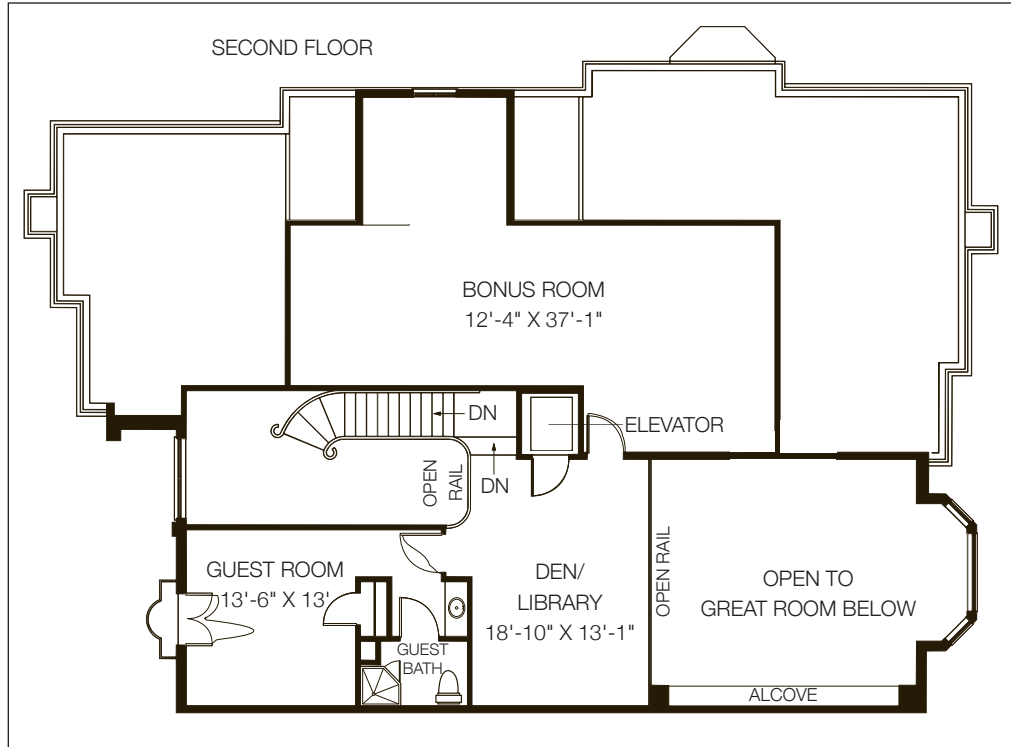

LARGER RESIDENCES AND VILLA HOMES

COMFORT

THE GARLANDS®
— of Barrington —

THE HICKORY

2 Bedrooms, 2.5 Baths, Den, Great Room
2,293 Sq. Ft.

Dimensions are approximate.

THE CEDAR

2 Bedrooms, 2.5 Baths with Den
2,295 Sq. Ft.

Dimensions are approximate.

THE HOLLY

2 Bedrooms, 2.5 Baths with Den
2,376 Sq. Ft.

Dimensions are approximate.

THE YELLOWWOOD

2 Bedrooms, 2.5 Baths with Den
2,490 Sq. Ft.

Dimensions are approximate.

THE TAMARAC

2 Bedrooms, 2.5 Baths with Den
2,422 Sq. Ft.

Dimensions are approximate.

THE MAHOGANY

2 Bedrooms, 2.5 Baths with Den
2,529 Sq. Ft.

Dimensions are approximate.

THE SYCAMORE

2 Bedrooms, 2.5 Baths with Den
2,945 Sq. Ft.

Dimensions are approximate.

THE SEQUOIA VILLA

1 Bedroom, 2.5 Baths with Den
2,200 Sq. Ft.

THE HAWTHORN VILLA

2 Bedrooms, 3 Baths with Den
3,300 Sq. Ft.

Dimensions are approximate.

Dimensions are approximate.