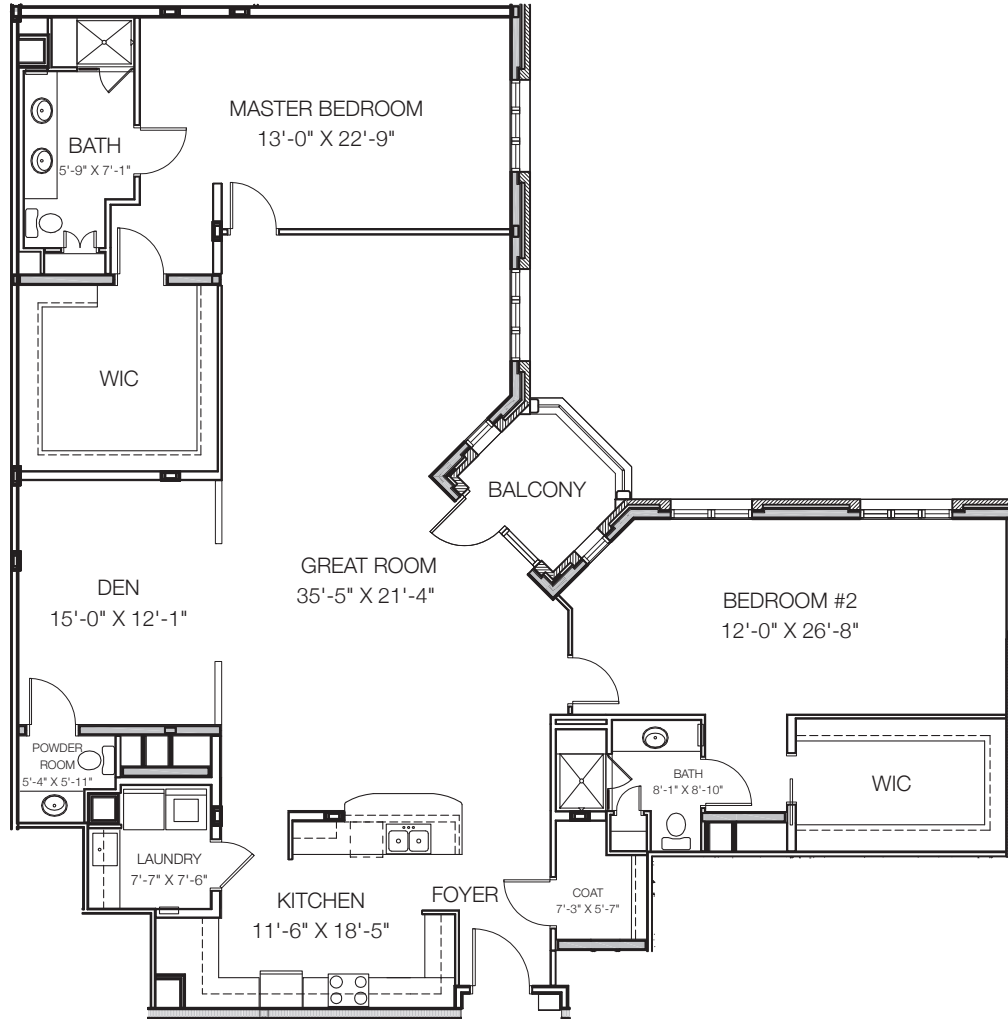

LARGER RESIDENCES AND VILLA HOMES

COMFORT

THE GARLANDS®
— of Barrington —

THE HICKORY

2 Bedrooms, 2.5 Baths, Den, Great Room
2,293 Sq. Ft.

Dimensions are approximate.

THE CEDAR

2 Bedrooms, 2.5 Baths with Den
2,295 Sq. Ft.

Dimensions are approximate.

THE HOLLY

2 Bedrooms, 2.5 Baths with Den
2,376 Sq. Ft.

Dimensions are approximate.

THE YELLOWWOOD

2 Bedrooms, 2.5 Baths with Den
2,490 Sq. Ft.

Dimensions are approximate.

THE TAMARAC

2 Bedrooms, 2.5 Baths with Den
2,422 Sq. Ft.

Dimensions are approximate.

THE MAHOGANY

2 Bedrooms, 2.5 Baths with Den
2,529 Sq. Ft.

Dimensions are approximate.

THE SYCAMORE

2 Bedrooms, 2.5 Baths with Den
2,945 Sq. Ft.

Dimensions are approximate.

THE SEQUOIA VILLA

1 Bedroom, 2.5 Baths with Den
2,200 Sq. Ft.

THE HAWTHORN VILLA

2 Bedrooms, 3 Baths with Den
3,300 Sq. Ft.

Dimensions are approximate.

Dimensions are approximate.