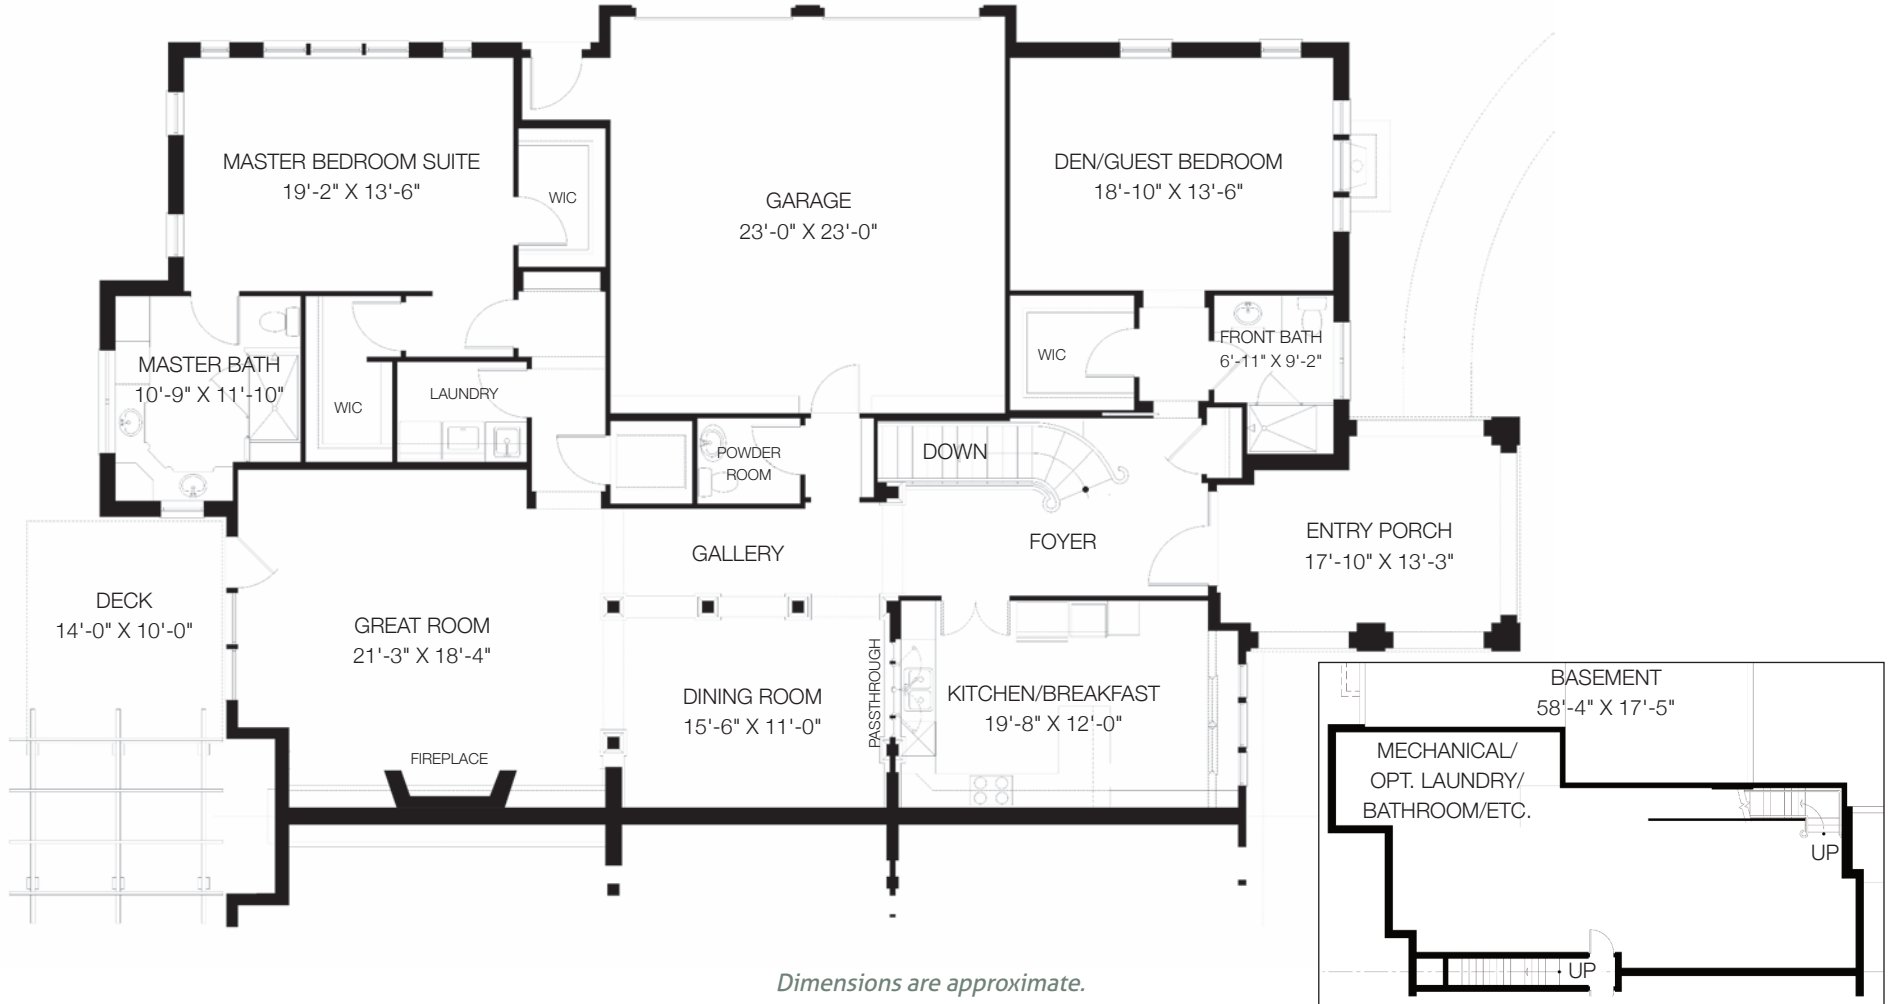

LARGER RESIDENCES AND VILLA HOMES

COMFORT

THE GARLANDS®
— of Barrington —

THE HICKORY

2 Bedrooms, 2.5 Baths, Den, Great Room
2,293 Sq. Ft.

Dimensions are approximate.

THE CEDAR

2 Bedrooms, 2.5 Baths with Den
2,295 Sq. Ft.

Dimensions are approximate.

THE HOLLY

2 Bedrooms, 2.5 Baths with Den
2,376 Sq. Ft.

Dimensions are approximate.

THE YELLOWWOOD

2 Bedrooms, 2.5 Baths with Den
2,490 Sq. Ft.

Dimensions are approximate.

THE TAMARAC

2 Bedrooms, 2.5 Baths with Den
2,422 Sq. Ft.

Dimensions are approximate.

THE MAHOGANY

2 Bedrooms, 2.5 Baths with Den
2,529 Sq. Ft.

Dimensions are approximate.

THE SYCAMORE

2 Bedrooms, 2.5 Baths with Den
2,945 Sq. Ft.

Dimensions are approximate.

THE SEQUOIA VILLA

1 Bedroom, 2.5 Baths with Den
2,200 Sq. Ft.

THE HAWTHORN VILLA

2 Bedrooms, 3 Baths with Den
3,300 Sq. Ft.

Dimensions are approximate.

Dimensions are approximate.