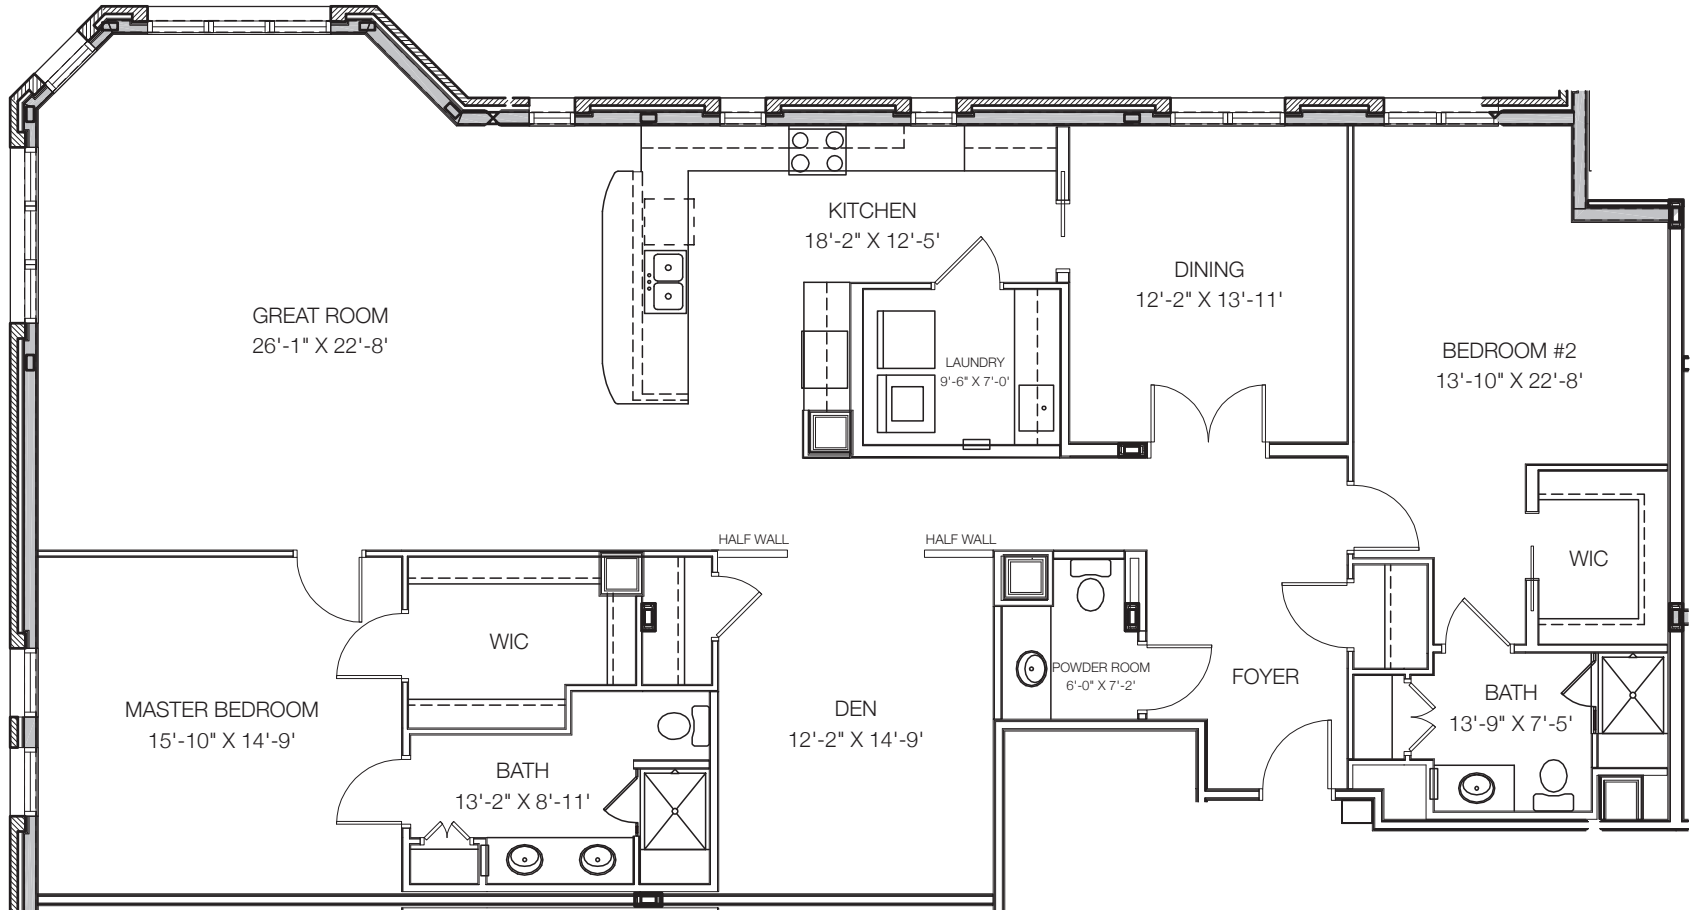

LARGER RESIDENCES AND VILLA HOMES

COMFORT

THE GARLANDS®
— of Barrington —

THE HICKORY

2 Bedrooms, 2.5 Baths, Den, Great Room
2,293 Sq. Ft.

Dimensions are approximate.

THE CEDAR

2 Bedrooms, 2.5 Baths with Den
2,295 Sq. Ft.

Dimensions are approximate.

THE HOLLY

2 Bedrooms, 2.5 Baths with Den
2,376 Sq. Ft.

Dimensions are approximate.

THE YELLOWWOOD

2 Bedrooms, 2.5 Baths with Den
2,490 Sq. Ft.

Dimensions are approximate.

THE TAMARAC

2 Bedrooms, 2.5 Baths with Den
2,422 Sq. Ft.

Dimensions are approximate.

THE MAHOGANY

2 Bedrooms, 2.5 Baths with Den
2,529 Sq. Ft.

Dimensions are approximate.

THE SYCAMORE

2 Bedrooms, 2.5 Baths with Den
2,945 Sq. Ft.

Dimensions are approximate.

THE SEQUOIA VILLA

1 Bedroom, 2.5 Baths with Den
2,200 Sq. Ft.

THE HAWTHORN VILLA

2 Bedrooms, 3 Baths with Den
3,300 Sq. Ft.

Dimensions are approximate.

Dimensions are approximate.