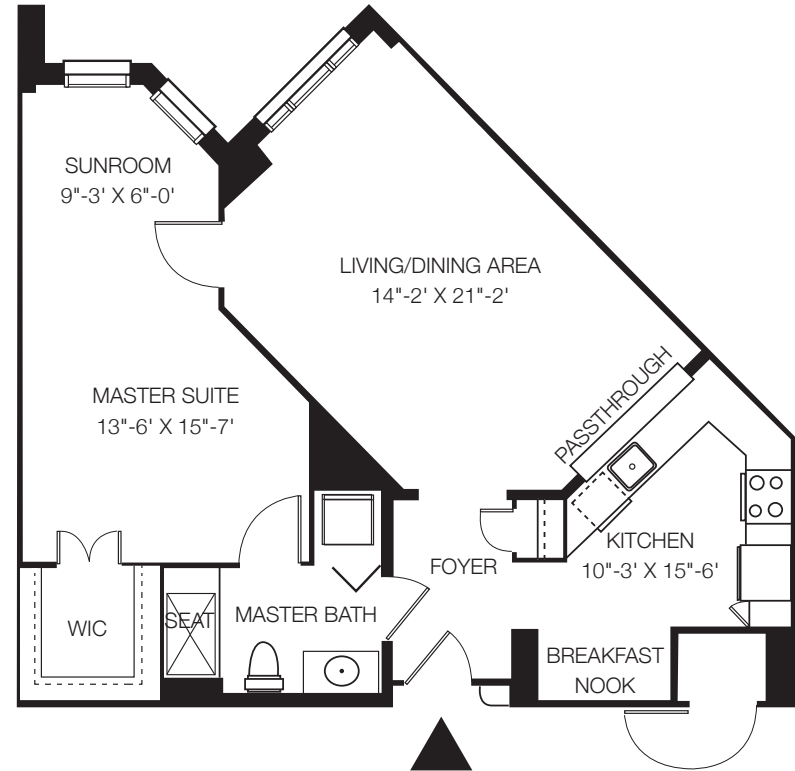

THE
GARLANDS
OF
BARRINGTON

THE GARLANDS®
— of Barrington —

THE BUCKEYE

1 Bedroom, 1 Bath
767 Sq. Ft.

THE ELM

1 Bedroom, 1 Bath
891 Sq. Ft.

Dimensions are approximate.

THE OAK

1 Bedroom, 1 Bath
1,020 Sq. Ft.

THE MULBERRY

1 Bedroom, 1.5 Baths
1,057 Sq. Ft.

Dimensions are approximate.

THE REDBUD

1 Bedroom, 1.5 Baths with Den
1,102 Sq. Ft.

Dimensions are approximate.

THE BIRCH

1 Bedroom, 1.5 Baths
1,115 Sq. Ft.

Dimensions are approximate.

THE LOCUST

1 Bedroom, 1.5 Baths
1,360 Sq. Ft.

Dimensions are approximate.

THE CYPRESS

1 Bedroom, 1.5 Baths
1,395 Sq. Ft.

Dimensions are approximate.

THE MONTEREY

1 Bedroom, 1.5 Baths with Den
1,430 Sq. Ft.

Dimensions are approximate.

THE ASPEN

Deluxe 1 Bedroom, 2.5 Baths
1,500 Sq. Ft.

Dimensions are approximate.

THE LINDEN

1 Bedroom, 2 Baths with Den
1,546 Sq. Ft.