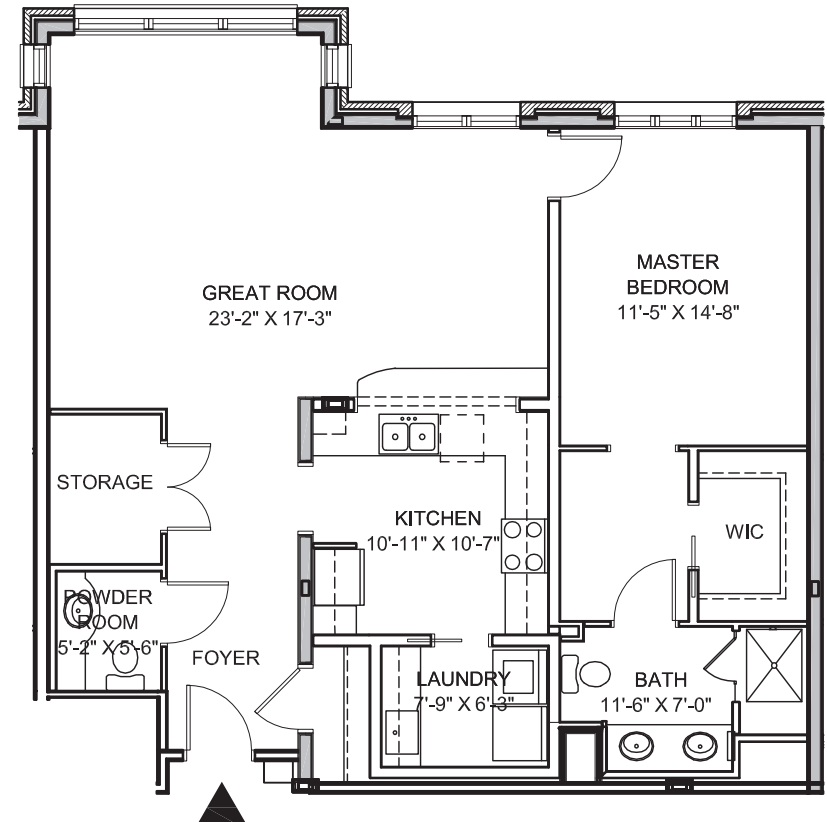

THE
GARLANDS
OF
BARRINGTON

THE GARLANDS®
— of Barrington —

THE BUCKEYE

1 Bedroom, 1 Bath
767 Sq. Ft.

THE ELM

1 Bedroom, 1 Bath
891 Sq. Ft.

Dimensions are approximate.

THE OAK

1 Bedroom, 1 Bath
1,020 Sq. Ft.

THE MULBERRY

1 Bedroom, 1.5 Baths
1,057 Sq. Ft.

Dimensions are approximate.

THE REDBUD

1 Bedroom, 1.5 Baths with Den
1,102 Sq. Ft.

Dimensions are approximate.

THE BIRCH

1 Bedroom, 1.5 Baths
1,115 Sq. Ft.

Dimensions are approximate.

THE LOCUST

1 Bedroom, 1.5 Baths
1,360 Sq. Ft.

Dimensions are approximate.

THE CYPRESS

1 Bedroom, 1.5 Baths
1,395 Sq. Ft.

Dimensions are approximate.

THE MONTEREY

1 Bedroom, 1.5 Baths with Den
1,430 Sq. Ft.

Dimensions are approximate.

THE ASPEN

Deluxe 1 Bedroom, 2.5 Baths
1,500 Sq. Ft.

Dimensions are approximate.

THE LINDEN

1 Bedroom, 2 Baths with Den
1,546 Sq. Ft.