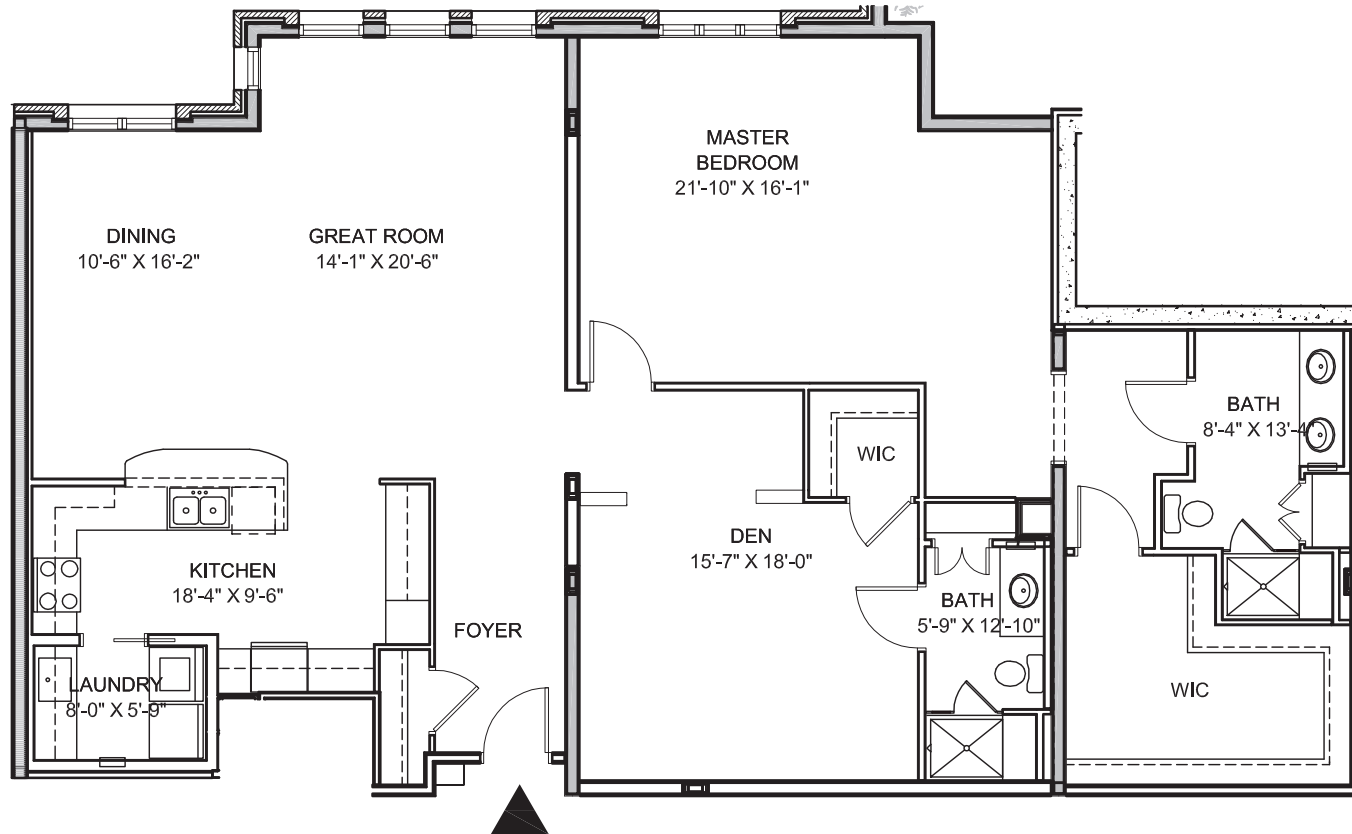

1 Bedroom, 1 Bath
1,020 Sq. Ft.

THE MULBERRY

1 Bedroom, 1.5 Baths
1,057 Sq. Ft.

Dimensions are approximate.

THE REDBUD

1 Bedroom, 1.5 Baths with Den
1,102 Sq. Ft.

Dimensions are approximate.

THE BIRCH

1 Bedroom, 1.5 Baths
1,115 Sq. Ft.

Dimensions are approximate.

THE LOCUST

1 Bedroom, 1.5 Baths
1,360 Sq. Ft.

Dimensions are approximate.

THE CYPRESS

1 Bedroom, 1.5 Baths
1,395 Sq. Ft.

Dimensions are approximate.

THE MONTEREY

1 Bedroom, 1.5 Baths with Den
1,430 Sq. Ft.

Dimensions are approximate.

THE ASPEN

Deluxe 1 Bedroom, 2.5 Baths
1,500 Sq. Ft.

Dimensions are approximate.

THE LINDEN

1 Bedroom, 2 Baths with Den
1,546 Sq. Ft.

Dimensions are approximate.

THE ASH

1 Bedroom, 2 Baths with Den
1,736 Sq. Ft.

Dimensions are approximate.

THE GARLANDS®
—of Barrington—

800-822-0267 | 847-304-1996

1000 GARLANDS LANE, BARRINGTON, IL 60010

ON NORTHWEST HIGHWAY BY THE BARRINGTON LIBRARY