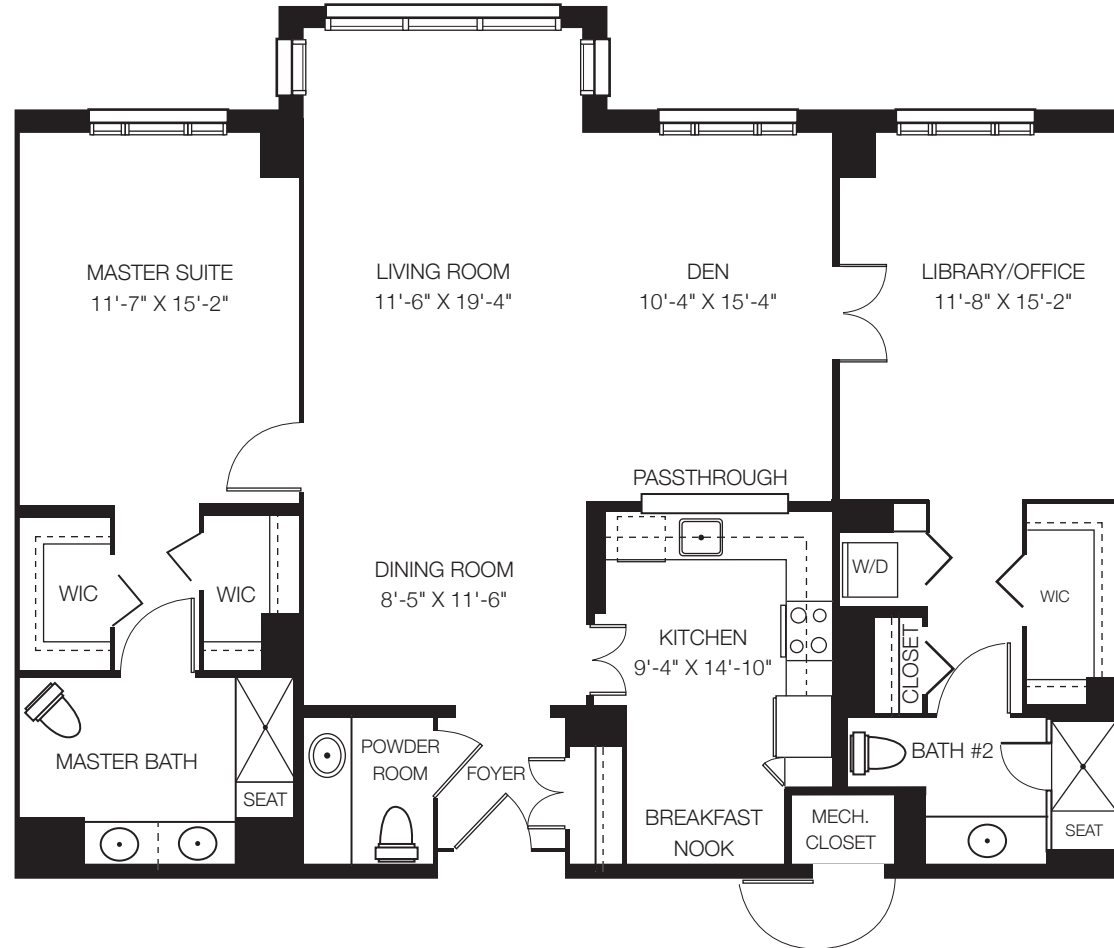

1 Bedroom, 1 Bath
1,020 Sq. Ft.

THE MULBERRY

1 Bedroom, 1.5 Baths
1,057 Sq. Ft.

Dimensions are approximate.

THE REDBUD

1 Bedroom, 1.5 Baths with Den
1,102 Sq. Ft.

Dimensions are approximate.

THE BIRCH

1 Bedroom, 1.5 Baths
1,115 Sq. Ft.

Dimensions are approximate.

THE LOCUST

1 Bedroom, 1.5 Baths
1,360 Sq. Ft.

Dimensions are approximate.

THE CYPRESS

1 Bedroom, 1.5 Baths
1,395 Sq. Ft.

Dimensions are approximate.

THE MONTEREY

1 Bedroom, 1.5 Baths with Den
1,430 Sq. Ft.

Dimensions are approximate.

THE ASPEN

Deluxe 1 Bedroom, 2.5 Baths
1,500 Sq. Ft.

Dimensions are approximate.

THE LINDEN

1 Bedroom, 2 Baths with Den
1,546 Sq. Ft.

Dimensions are approximate.

THE ASH

1 Bedroom, 2 Baths with Den
1,736 Sq. Ft.

Dimensions are approximate.

THE GARLANDS®
—of Barrington—

800-822-0267 | 847-304-1996

1000 GARLANDS LANE, BARRINGTON, IL 60010

ON NORTHWEST HIGHWAY BY THE BARRINGTON LIBRARY