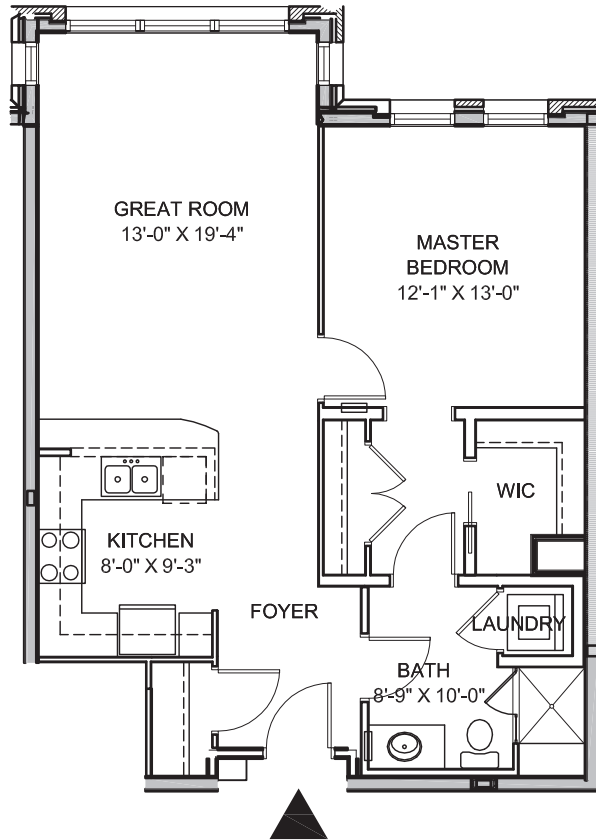

THE
GARLANDS
OF
BARRINGTON

THE GARLANDS®
— of Barrington —

THE BUCKEYE

1 Bedroom, 1 Bath
767 Sq. Ft.

THE ELM

1 Bedroom, 1 Bath
891 Sq. Ft.

Dimensions are approximate.

THE OAK

1 Bedroom, 1 Bath
1,020 Sq. Ft.

THE MULBERRY

1 Bedroom, 1.5 Baths
1,057 Sq. Ft.

Dimensions are approximate.

THE REDBUD

1 Bedroom, 1.5 Baths with Den
1,102 Sq. Ft.

Dimensions are approximate.

THE BIRCH

1 Bedroom, 1.5 Baths
1,115 Sq. Ft.

Dimensions are approximate.

THE LOCUST

1 Bedroom, 1.5 Baths
1,360 Sq. Ft.

Dimensions are approximate.

THE CYPRESS

1 Bedroom, 1.5 Baths
1,395 Sq. Ft.

Dimensions are approximate.

THE MONTEREY

1 Bedroom, 1.5 Baths with Den
1,430 Sq. Ft.

Dimensions are approximate.

THE ASPEN

Deluxe 1 Bedroom, 2.5 Baths
1,500 Sq. Ft.

Dimensions are approximate.

THE LINDEN

1 Bedroom, 2 Baths with Den
1,546 Sq. Ft.