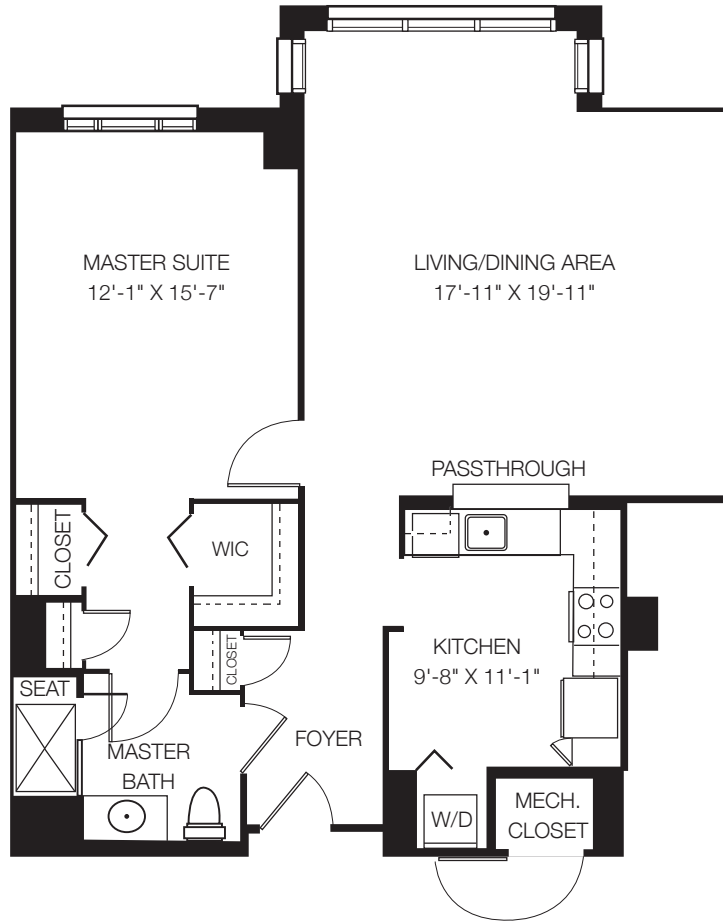

THE
GARLANDS
OF
BARRINGTON

THE GARLANDS®
— of Barrington —

THE BUCKEYE

1 Bedroom, 1 Bath
767 Sq. Ft.

THE ELM

1 Bedroom, 1 Bath
891 Sq. Ft.

Dimensions are approximate.

THE OAK

1 Bedroom, 1 Bath
1,020 Sq. Ft.

THE MULBERRY

1 Bedroom, 1.5 Baths
1,057 Sq. Ft.

Dimensions are approximate.

THE REDBUD

1 Bedroom, 1.5 Baths with Den
1,102 Sq. Ft.

Dimensions are approximate.

THE BIRCH

1 Bedroom, 1.5 Baths
1,115 Sq. Ft.

Dimensions are approximate.

THE LOCUST

1 Bedroom, 1.5 Baths
1,360 Sq. Ft.

Dimensions are approximate.

THE CYPRESS

1 Bedroom, 1.5 Baths
1,395 Sq. Ft.

Dimensions are approximate.

THE MONTEREY

1 Bedroom, 1.5 Baths with Den
1,430 Sq. Ft.

Dimensions are approximate.

THE ASPEN

Deluxe 1 Bedroom, 2.5 Baths
1,500 Sq. Ft.

Dimensions are approximate.

THE LINDEN

1 Bedroom, 2 Baths with Den
1,546 Sq. Ft.