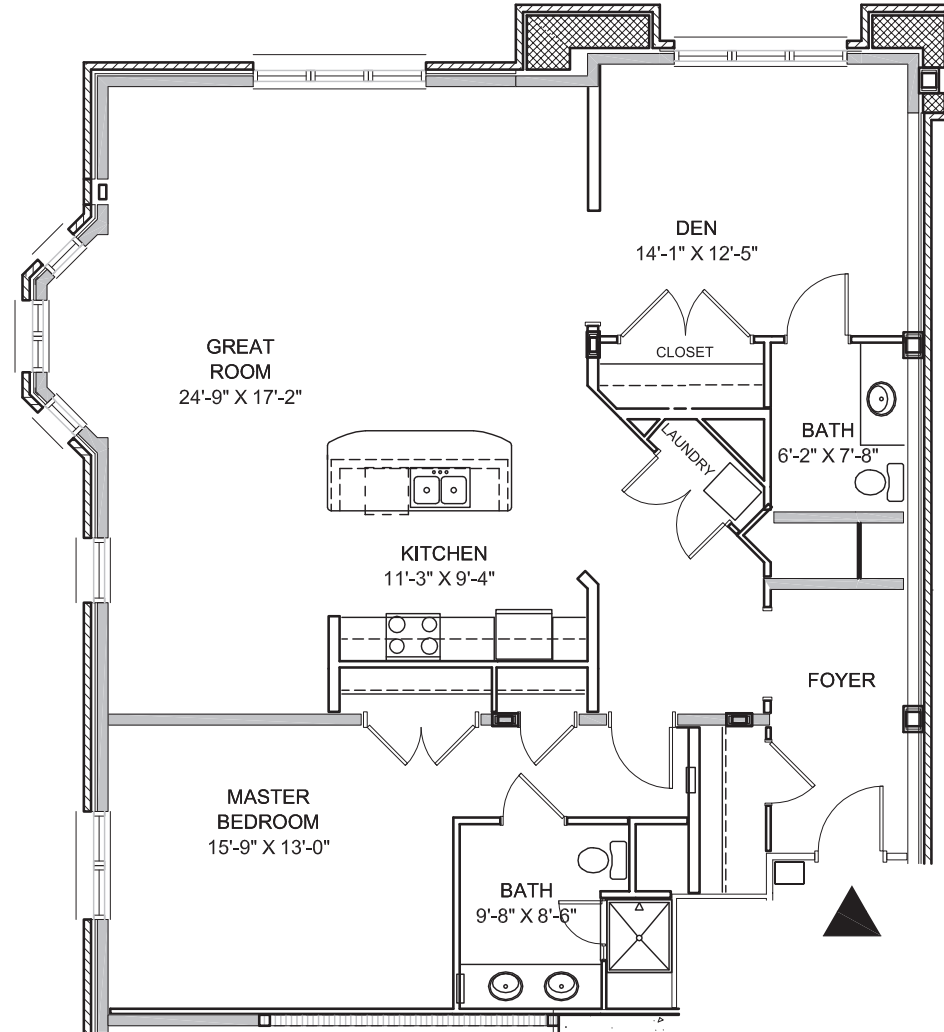

1 Bedroom, 1 Bath
1,020 Sq. Ft.

THE MULBERRY

1 Bedroom, 1.5 Baths
1,057 Sq. Ft.

Dimensions are approximate.

THE REDBUD

1 Bedroom, 1.5 Baths with Den
1,102 Sq. Ft.

Dimensions are approximate.

THE BIRCH

1 Bedroom, 1.5 Baths
1,115 Sq. Ft.

Dimensions are approximate.

THE LOCUST

1 Bedroom, 1.5 Baths
1,360 Sq. Ft.

Dimensions are approximate.

THE CYPRESS

1 Bedroom, 1.5 Baths
1,395 Sq. Ft.

Dimensions are approximate.

THE MONTEREY

1 Bedroom, 1.5 Baths with Den
1,430 Sq. Ft.

Dimensions are approximate.

THE ASPEN

Deluxe 1 Bedroom, 2.5 Baths
1,500 Sq. Ft.

Dimensions are approximate.

THE LINDEN

1 Bedroom, 2 Baths with Den
1,546 Sq. Ft.

Dimensions are approximate.

THE ASH

1 Bedroom, 2 Baths with Den
1,736 Sq. Ft.

Dimensions are approximate.

THE GARLANDS®
—of Barrington—

800-822-0267 | 847-304-1996

1000 GARLANDS LANE, BARRINGTON, IL 60010

ON NORTHWEST HIGHWAY BY THE BARRINGTON LIBRARY