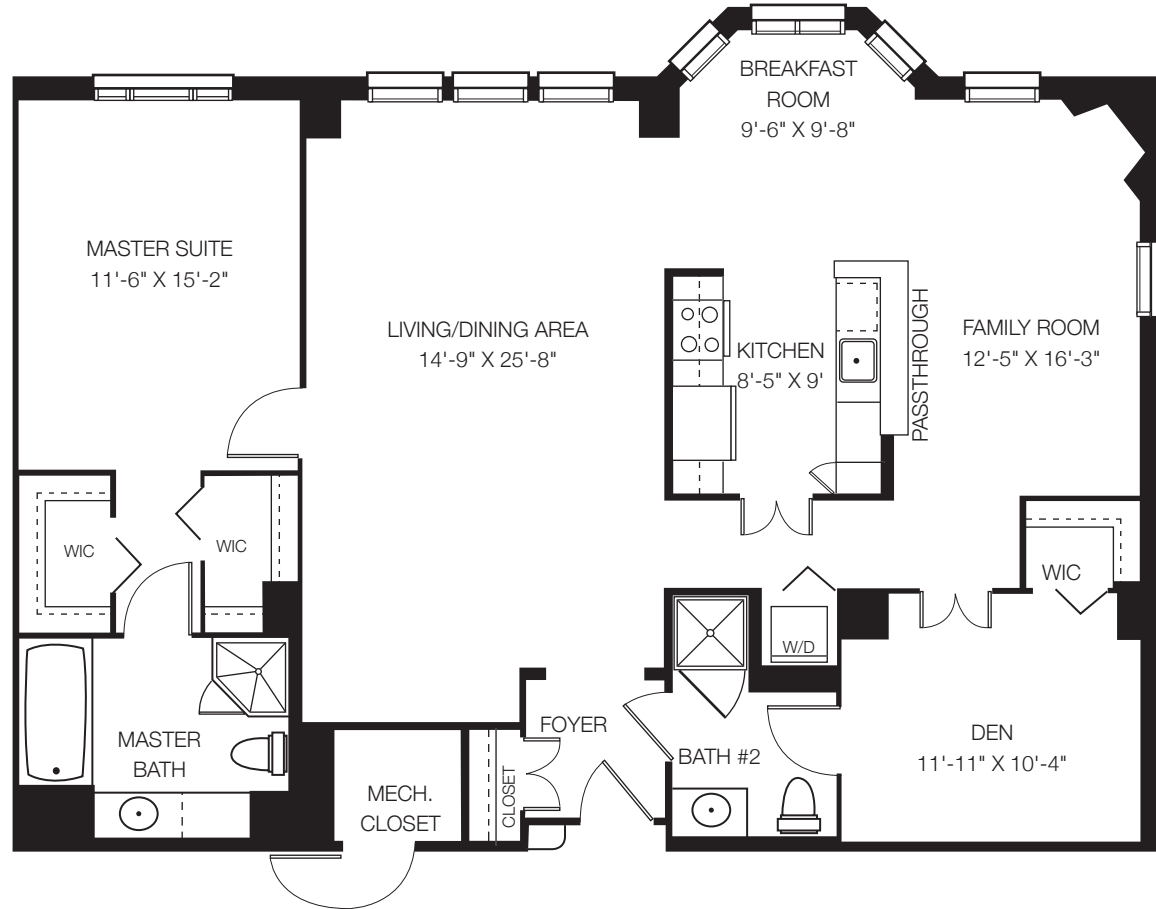

1 Bedroom, 1 Bath
1,020 Sq. Ft.

THE MULBERRY

1 Bedroom, 1.5 Baths
1,057 Sq. Ft.

Dimensions are approximate.

THE REDBUD

1 Bedroom, 1.5 Baths with Den
1,102 Sq. Ft.

Dimensions are approximate.

THE BIRCH

1 Bedroom, 1.5 Baths
1,115 Sq. Ft.

Dimensions are approximate.

THE LOCUST

1 Bedroom, 1.5 Baths
1,360 Sq. Ft.

Dimensions are approximate.

THE CYPRESS

1 Bedroom, 1.5 Baths
1,395 Sq. Ft.

Dimensions are approximate.

THE MONTEREY

1 Bedroom, 1.5 Baths with Den
1,430 Sq. Ft.

Dimensions are approximate.

THE ASPEN

Deluxe 1 Bedroom, 2.5 Baths
1,500 Sq. Ft.

Dimensions are approximate.

THE LINDEN

1 Bedroom, 2 Baths with Den
1,546 Sq. Ft.

Dimensions are approximate.

THE ASH

1 Bedroom, 2 Baths with Den
1,736 Sq. Ft.

Dimensions are approximate.

THE GARLANDS®
—of Barrington—

800-822-0267 | 847-304-1996

1000 GARLANDS LANE, BARRINGTON, IL 60010

ON NORTHWEST HIGHWAY BY THE BARRINGTON LIBRARY