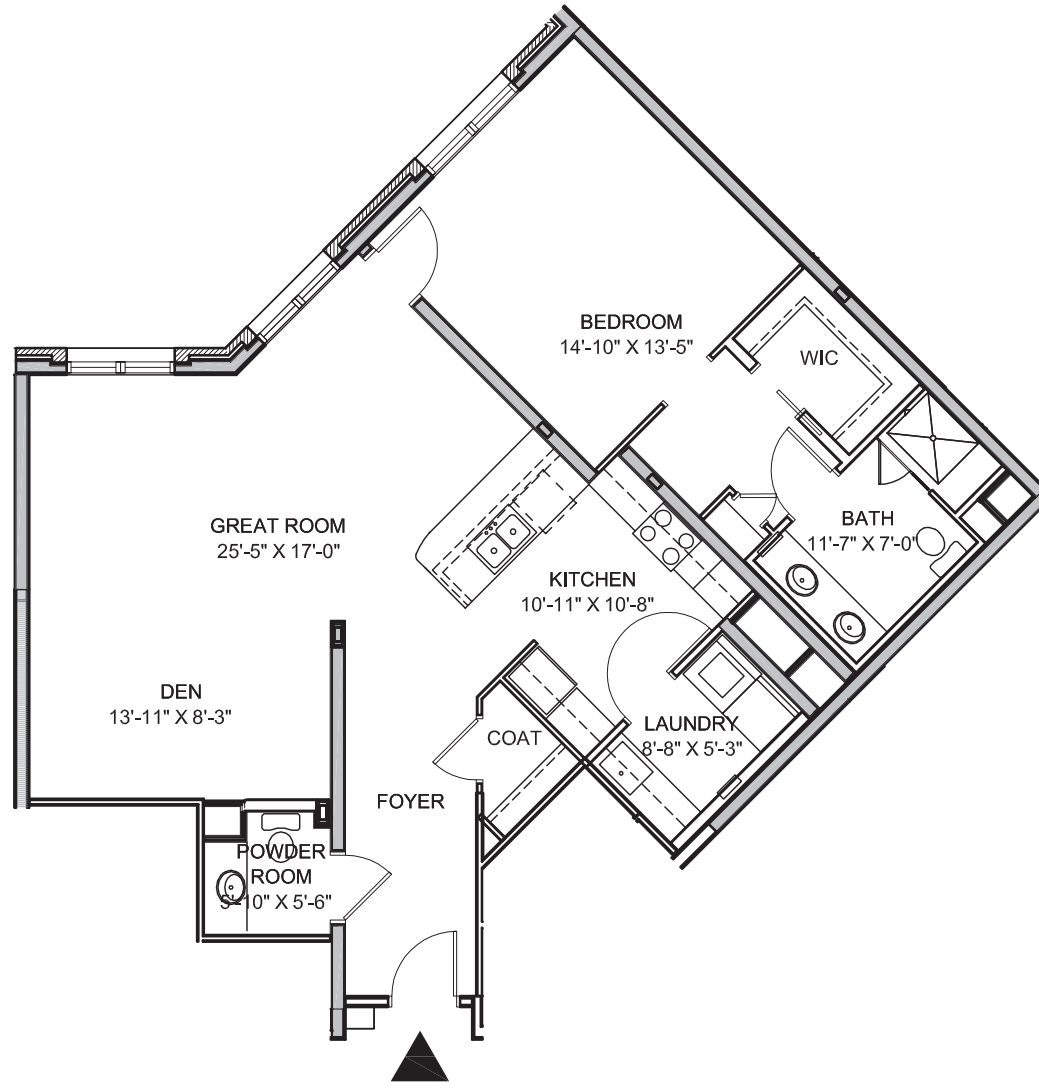

THE
GARLANDS
OF
BARRINGTON

THE GARLANDS®
— of Barrington —

THE BUCKEYE

1 Bedroom, 1 Bath
767 Sq. Ft.

THE ELM

1 Bedroom, 1 Bath
891 Sq. Ft.

Dimensions are approximate.

THE OAK

1 Bedroom, 1 Bath
1,020 Sq. Ft.

THE MULBERRY

1 Bedroom, 1.5 Baths
1,057 Sq. Ft.

Dimensions are approximate.

THE REDBUD

1 Bedroom, 1.5 Baths with Den
1,102 Sq. Ft.

Dimensions are approximate.

THE BIRCH

1 Bedroom, 1.5 Baths
1,115 Sq. Ft.

Dimensions are approximate.

THE LOCUST

1 Bedroom, 1.5 Baths
1,360 Sq. Ft.

Dimensions are approximate.

THE CYPRESS

1 Bedroom, 1.5 Baths
1,395 Sq. Ft.

Dimensions are approximate.

THE MONTEREY

1 Bedroom, 1.5 Baths with Den
1,430 Sq. Ft.

Dimensions are approximate.

THE ASPEN

Deluxe 1 Bedroom, 2.5 Baths
1,500 Sq. Ft.

Dimensions are approximate.

THE LINDEN

1 Bedroom, 2 Baths with Den
1,546 Sq. Ft.