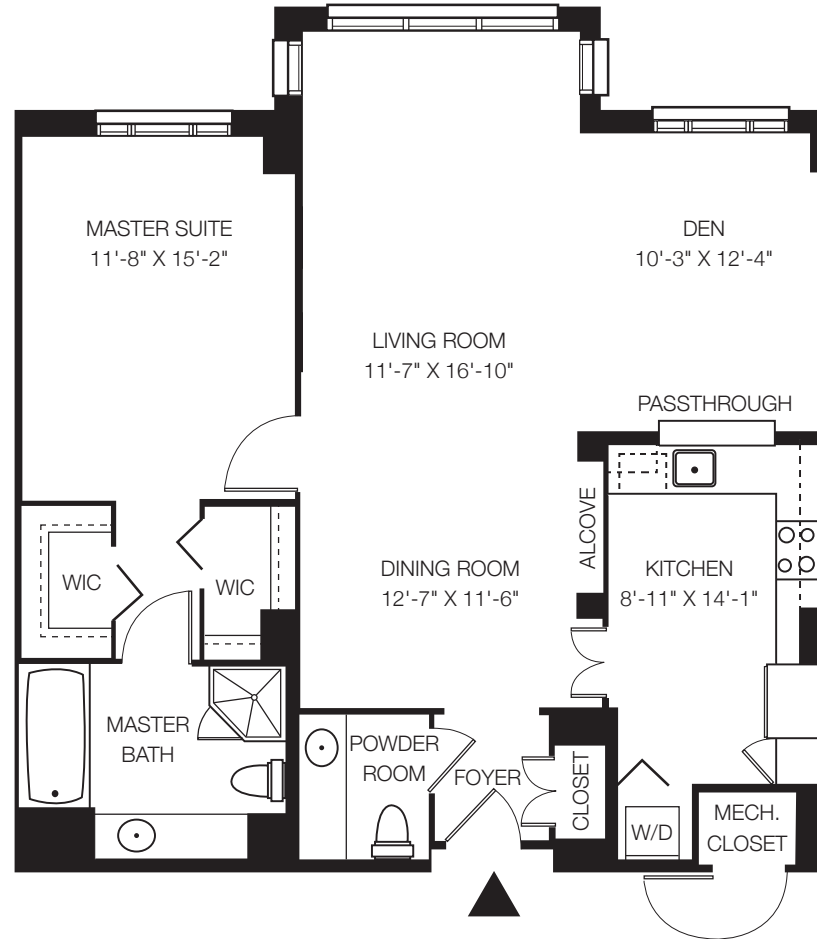

THE
GARLANDS
OF
BARRINGTON

THE GARLANDS®
— of Barrington —

THE BUCKEYE

1 Bedroom, 1 Bath
767 Sq. Ft.

THE ELM

1 Bedroom, 1 Bath
891 Sq. Ft.

Dimensions are approximate.

THE OAK

1 Bedroom, 1 Bath
1,020 Sq. Ft.

THE MULBERRY

1 Bedroom, 1.5 Baths
1,057 Sq. Ft.

Dimensions are approximate.

THE REDBUD

1 Bedroom, 1.5 Baths with Den
1,102 Sq. Ft.

Dimensions are approximate.

THE BIRCH

1 Bedroom, 1.5 Baths
1,115 Sq. Ft.

Dimensions are approximate.

THE LOCUST

1 Bedroom, 1.5 Baths
1,360 Sq. Ft.

Dimensions are approximate.

THE CYPRESS

1 Bedroom, 1.5 Baths
1,395 Sq. Ft.

Dimensions are approximate.

THE MONTEREY

1 Bedroom, 1.5 Baths with Den
1,430 Sq. Ft.

Dimensions are approximate.

THE ASPEN

Deluxe 1 Bedroom, 2.5 Baths
1,500 Sq. Ft.

Dimensions are approximate.

THE LINDEN

1 Bedroom, 2 Baths with Den
1,546 Sq. Ft.