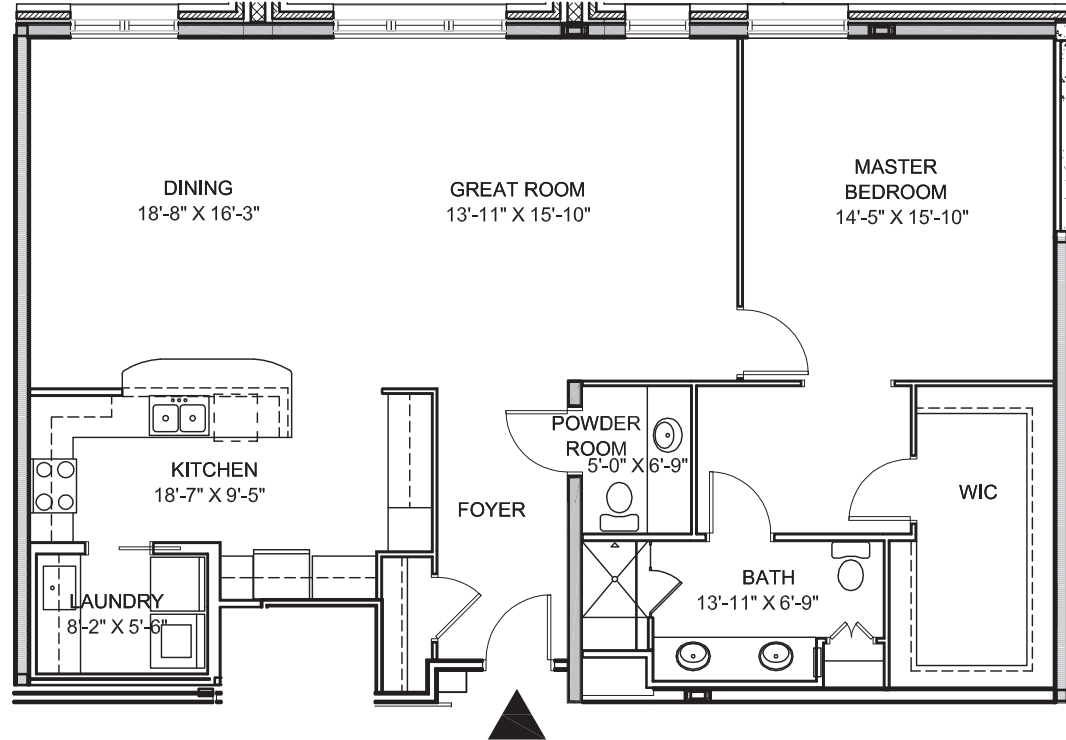

THE
GARLANDS
OF
BARRINGTON

THE GARLANDS®
— of Barrington —

THE BUCKEYE

1 Bedroom, 1 Bath
767 Sq. Ft.

THE ELM

1 Bedroom, 1 Bath
891 Sq. Ft.

Dimensions are approximate.

THE OAK

1 Bedroom, 1 Bath
1,020 Sq. Ft.

THE MULBERRY

1 Bedroom, 1.5 Baths
1,057 Sq. Ft.

Dimensions are approximate.

THE REDBUD

1 Bedroom, 1.5 Baths with Den
1,102 Sq. Ft.

Dimensions are approximate.

THE BIRCH

1 Bedroom, 1.5 Baths
1,115 Sq. Ft.

Dimensions are approximate.

THE LOCUST

1 Bedroom, 1.5 Baths
1,360 Sq. Ft.

Dimensions are approximate.

THE CYPRESS

1 Bedroom, 1.5 Baths
1,395 Sq. Ft.

Dimensions are approximate.

THE MONTEREY

1 Bedroom, 1.5 Baths with Den
1,430 Sq. Ft.

Dimensions are approximate.

THE ASPEN

Deluxe 1 Bedroom, 2.5 Baths
1,500 Sq. Ft.

Dimensions are approximate.

THE LINDEN

1 Bedroom, 2 Baths with Den
1,546 Sq. Ft.