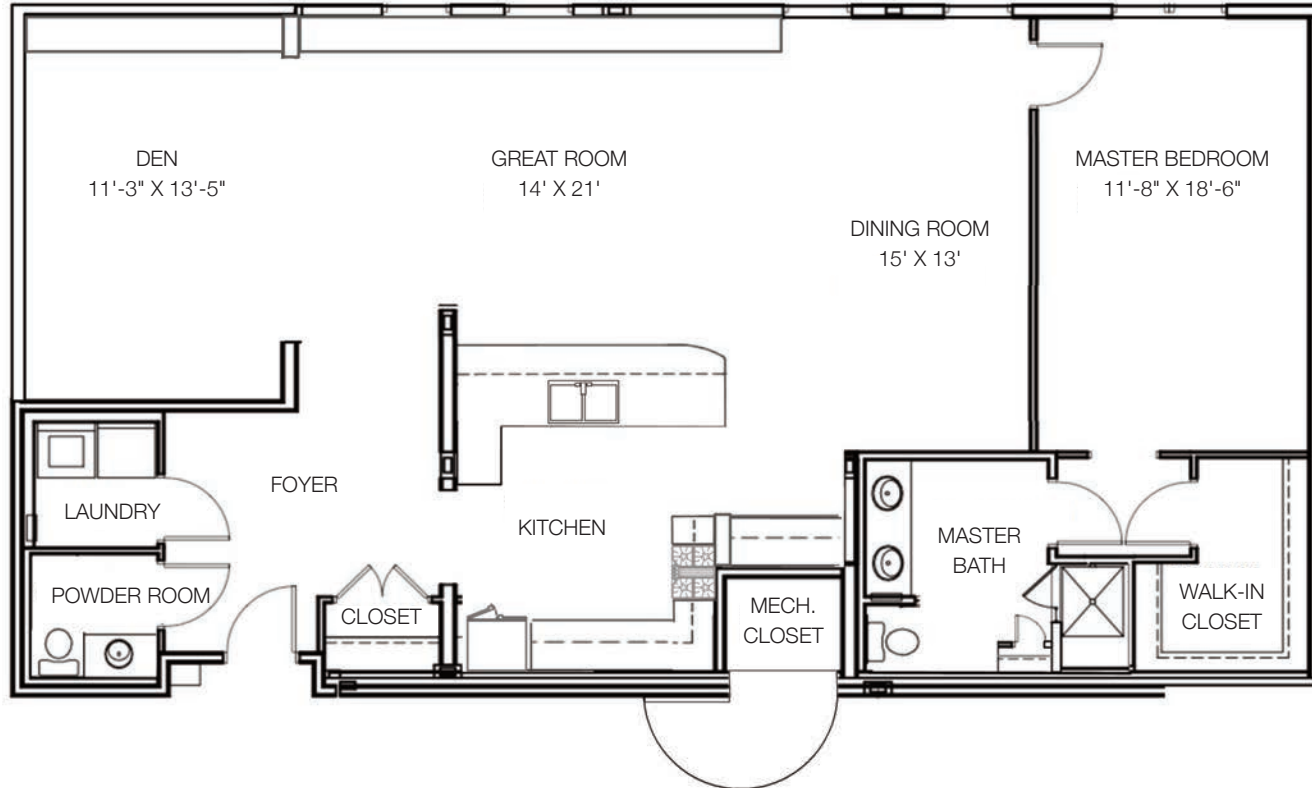

1 Bedroom, 1 Bath
1,020 Sq. Ft.

THE MULBERRY

1 Bedroom, 1.5 Baths
1,057 Sq. Ft.

Dimensions are approximate.

THE REDBUD

1 Bedroom, 1.5 Baths with Den
1,102 Sq. Ft.

Dimensions are approximate.

THE BIRCH

1 Bedroom, 1.5 Baths
1,115 Sq. Ft.

Dimensions are approximate.

THE LOCUST

1 Bedroom, 1.5 Baths
1,360 Sq. Ft.

Dimensions are approximate.

THE CYPRESS

1 Bedroom, 1.5 Baths
1,395 Sq. Ft.

Dimensions are approximate.

THE MONTEREY

1 Bedroom, 1.5 Baths with Den
1,430 Sq. Ft.

Dimensions are approximate.

THE ASPEN

Deluxe 1 Bedroom, 2.5 Baths
1,500 Sq. Ft.

Dimensions are approximate.

THE LINDEN

1 Bedroom, 2 Baths with Den
1,546 Sq. Ft.

Dimensions are approximate.

THE ASH

1 Bedroom, 2 Baths with Den
1,736 Sq. Ft.

Dimensions are approximate.

THE GARLANDS®
—of Barrington—

800-822-0267 | 847-304-1996

1000 GARLANDS LANE, BARRINGTON, IL 60010

ON NORTHWEST HIGHWAY BY THE BARRINGTON LIBRARY