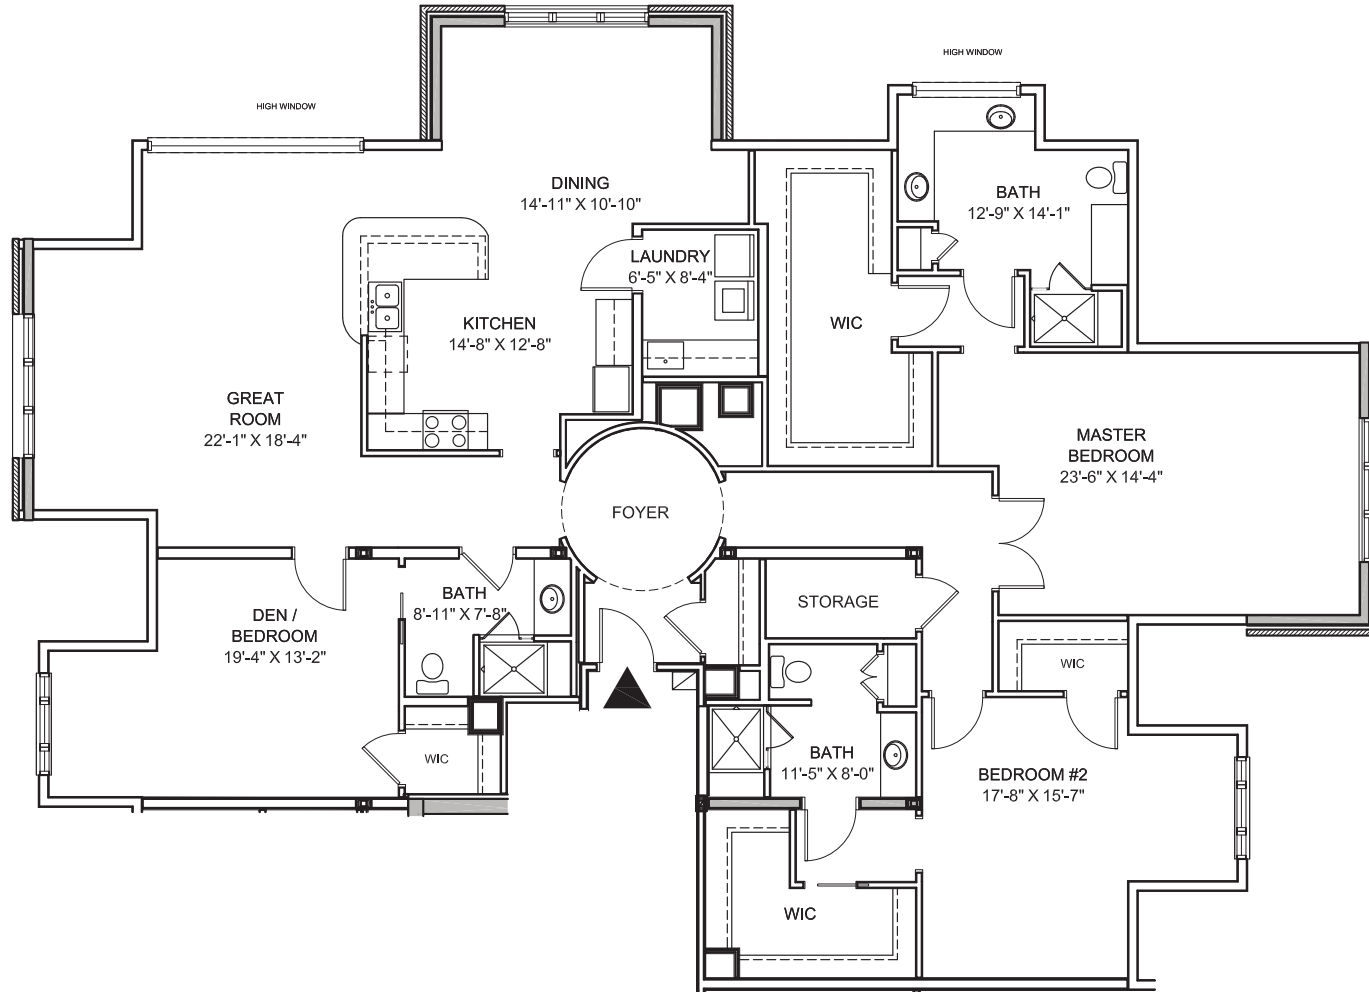

UNIT 3464

2 Bedrooms, 2.5 Baths
2,095 Sq. Ft.

Dimensions are approximate.

UNIT 3462

2 Bedrooms, 2.5 Baths with Den
2,104 Sq. Ft.

Dimensions are approximate.

UNIT 3456

2 Bedrooms, 2.5 Baths
2,121 Sq. Ft.

Dimensions are approximate.

UNIT 3454

2 Bedrooms, 2.5 Baths with Den
2,181 Sq. Ft.

Dimensions are approximate.

UNIT 3455

3 Bedrooms, 3 Baths
2,578 Sq. Ft.

Dimensions are approximate.

UNIT 3459

3 Bedrooms, 3 Baths
2,612 Sq. Ft.

Dimensions are approximate.

UNIT 3452

2 Bedrooms, 2.5 Baths with Den
2,831 Sq. Ft.

Dimensions are approximate.

UNIT 3460

2 Bedrooms, 2.5 Baths with Den
2,836 Sq. Ft.

Dimensions are approximate.