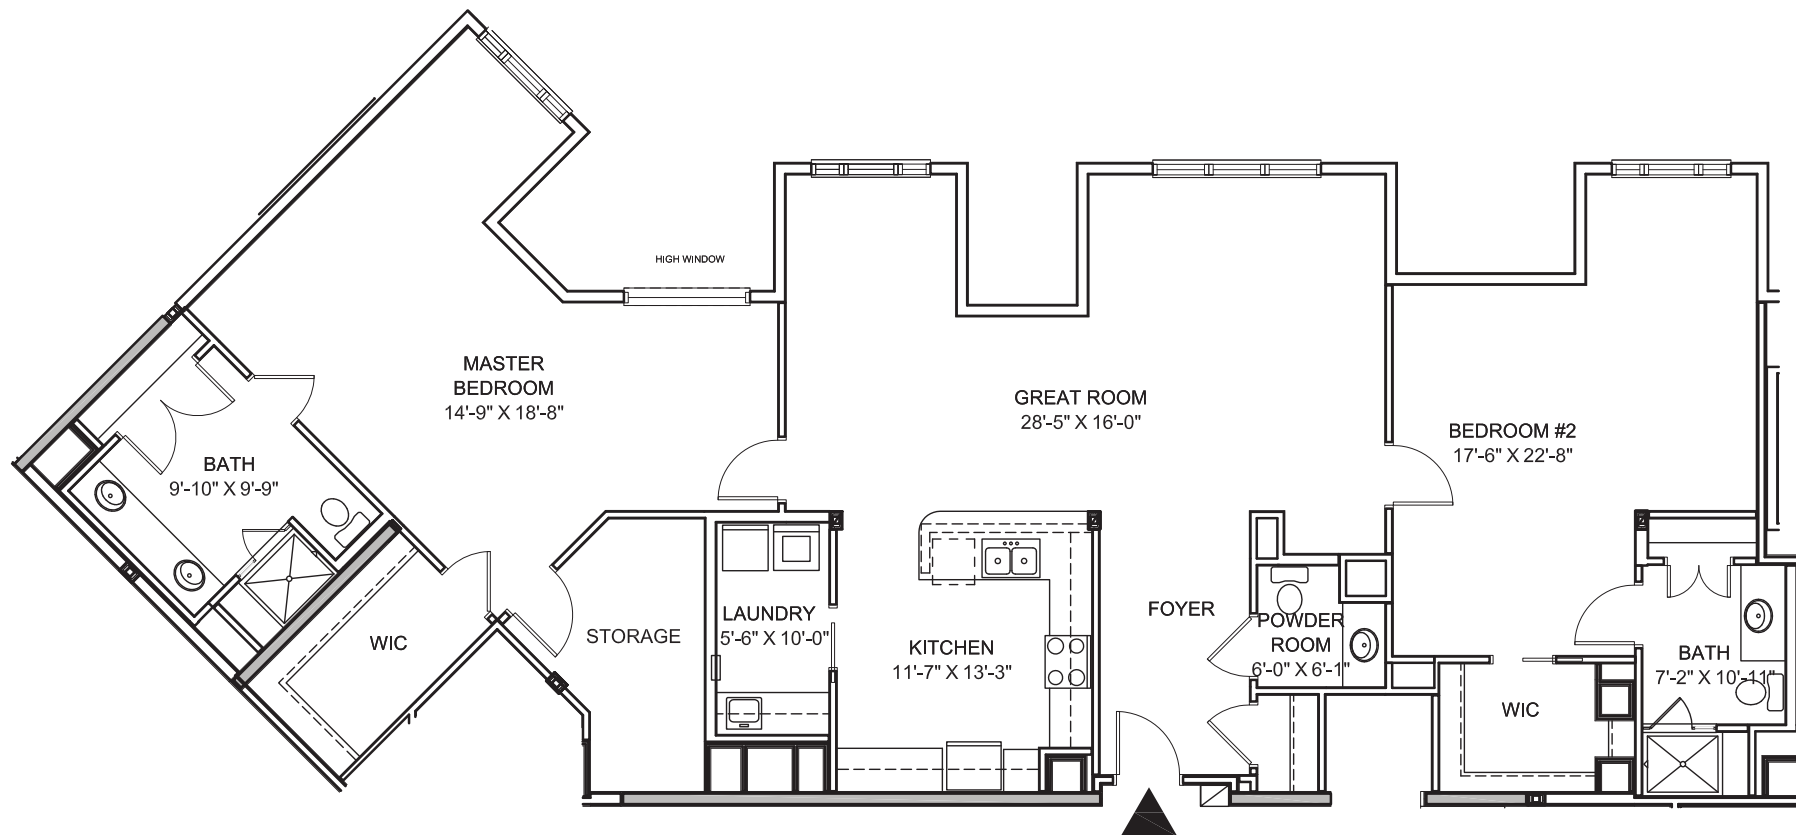

OLD FASHIONED

THE GARLANDS®
— of Barrington —

UNIT 3463

2 Bedrooms, 2.5 Baths
1,648 Sq. Ft.

Dimensions are approximate.

UNIT 3458

2 Bedrooms, 2.5 Baths

1,934 Sq. Ft.

Dimensions are approximate.

UNIT 3461

2 Bedrooms, 2.5 Baths
1,962 Sq. Ft.

Dimensions are approximate.

UNIT 3453

2 Bedrooms, 2.5 Baths

1,966 Sq. Ft.

Dimensions are approximate.

UNIT 3464

2 Bedrooms, 2.5 Baths
2,095 Sq. Ft.

Dimensions are approximate.

UNIT 3462

2 Bedrooms, 2.5 Baths with Den
2,104 Sq. Ft.

Dimensions are approximate.

UNIT 3456

2 Bedrooms, 2.5 Baths
2,121 Sq. Ft.

Dimensions are approximate.

UNIT 3454

2 Bedrooms, 2.5 Baths with Den
2,181 Sq. Ft.

Dimensions are approximate.

UNIT 3455

3 Bedrooms, 3 Baths
2,578 Sq. Ft.

Dimensions are approximate.

UNIT 3459