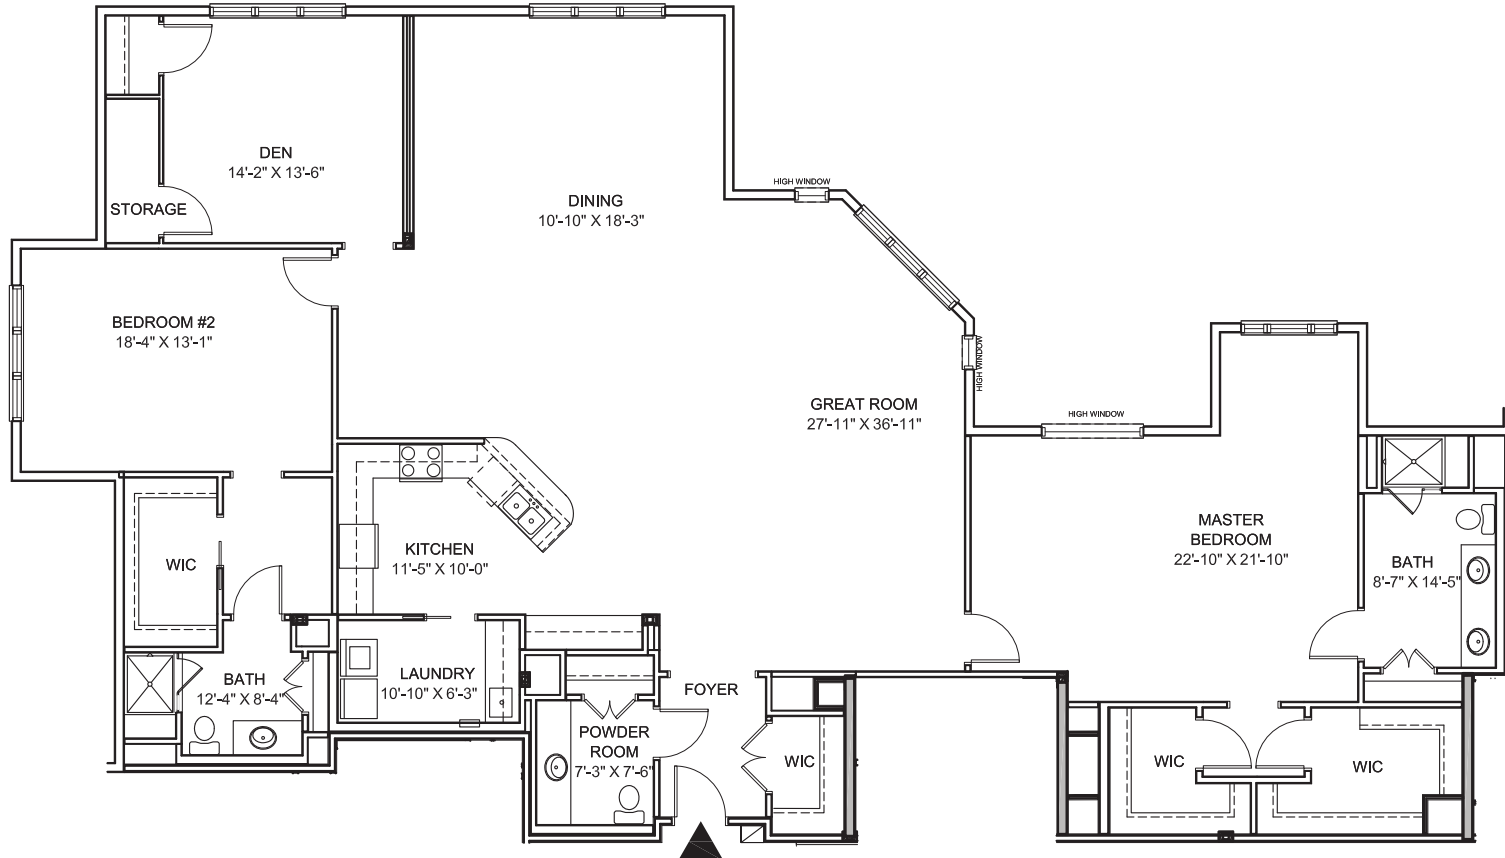

Dimensions are approximate.

UNIT 3454

2 Bedrooms, 2.5 Baths with Den
2,181 Sq. Ft.

Dimensions are approximate.

UNIT 3455

3 Bedrooms, 3 Baths
2,578 Sq. Ft.

Dimensions are approximate.

UNIT 3459

3 Bedrooms, 3 Baths
2,612 Sq. Ft.

Dimensions are approximate.

UNIT 3452

2 Bedrooms, 2.5 Baths with Den
2,831 Sq. Ft.

Dimensions are approximate.

UNIT 3460

2 Bedrooms, 2.5 Baths with Den
2,836 Sq. Ft.

Dimensions are approximate.

UNIT 3466

3 Bedrooms, 3.5 Baths
2,864 Sq. Ft.

Dimensions are approximate.

UNIT 3457

2 Bedrooms, 2.5 Baths with Den
3,034 Sq. Ft.

Dimensions are approximate.

UNIT 3465

2 Bedrooms, 2.5 Baths
3,174 Sq. Ft.

Dimensions are approximate.

UNIT 3451

3 Bedrooms, 3.5 Baths with Den
3,834 Sq. Ft.

Dimensions are approximate.

THE GARLANDS®
—of Barrington—

800-822-0267 | 847-304-1996

1000 GARLANDS LANE, BARRINGTON, IL 60010