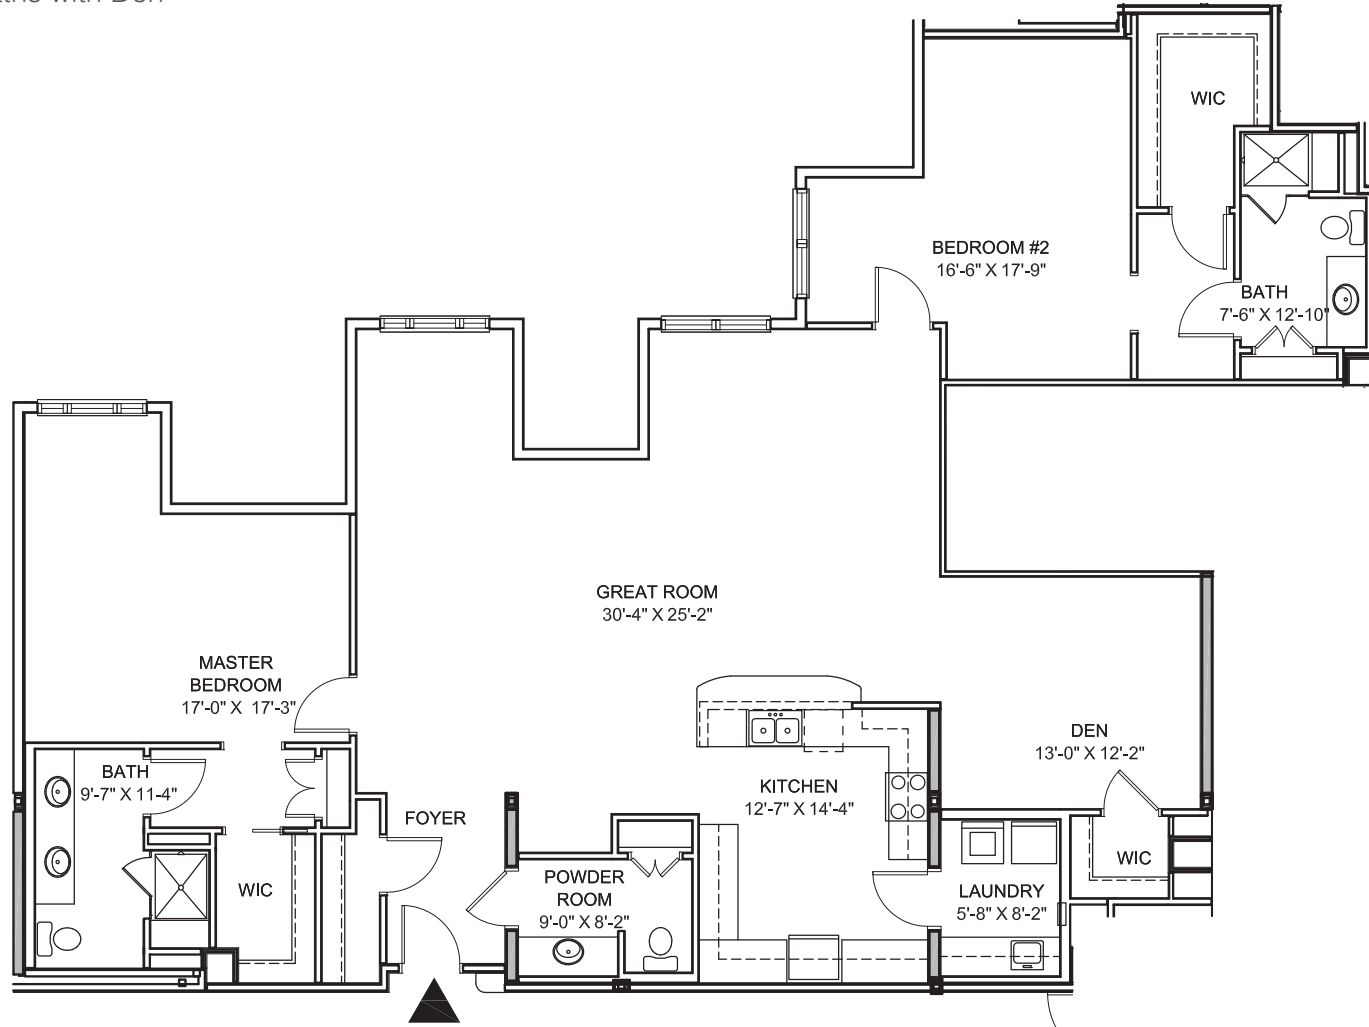

OLD FASHIONED

THE GARLANDS®
— of Barrington —

UNIT 3463

2 Bedrooms, 2.5 Baths
1,648 Sq. Ft.

Dimensions are approximate.

UNIT 3458

2 Bedrooms, 2.5 Baths

1,934 Sq. Ft.

UNIT 3464

2 Bedrooms, 2.5 Baths
2,095 Sq. Ft.

Dimensions are approximate.

UNIT 3462

2 Bedrooms, 2.5 Baths with Den
2,104 Sq. Ft.

Dimensions are approximate.

UNIT 3456

2 Bedrooms, 2.5 Baths
2,121 Sq. Ft.

Dimensions are approximate.

UNIT 3454

2 Bedrooms, 2.5 Baths with Den
2,181 Sq. Ft.

Dimensions are approximate.

UNIT 3455

3 Bedrooms, 3 Baths
2,578 Sq. Ft.

Dimensions are approximate.

UNIT 3459

3 Bedrooms, 3 Baths
2,612 Sq. Ft.

Dimensions are approximate.

UNIT 3452

2 Bedrooms, 2.5 Baths with Den
2,831 Sq. Ft.

Dimensions are approximate.

UNIT 3460

2 Bedrooms, 2.5 Baths with Den
2,836 Sq. Ft.

Dimensions are approximate.