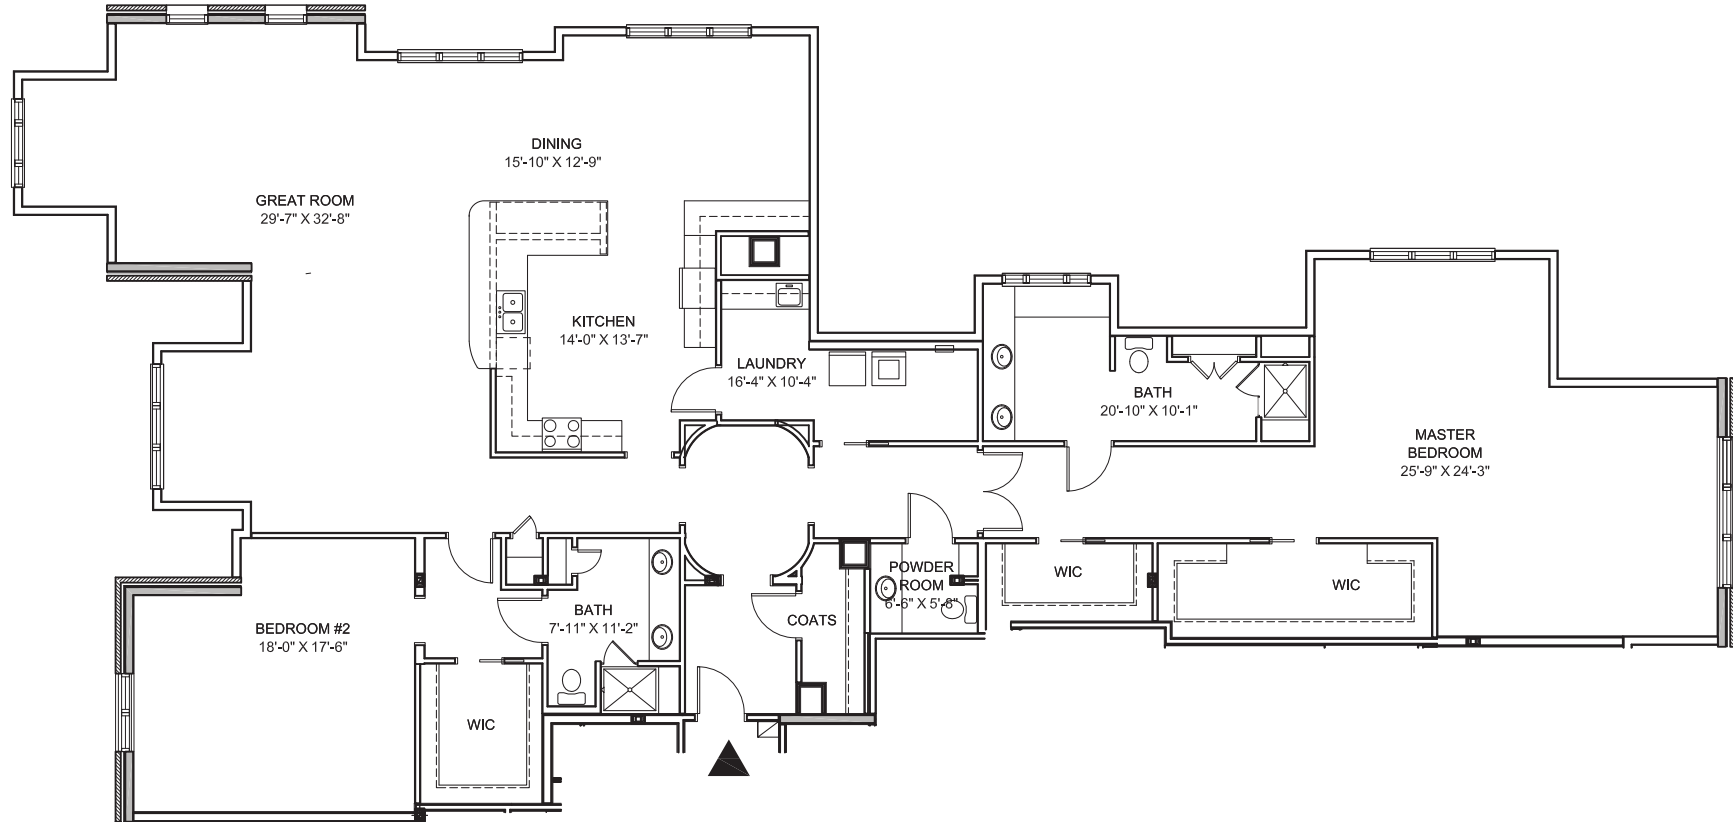

3 Bedrooms, 3 Baths
2,612 Sq. Ft.

Dimensions are approximate.

UNIT 3452

2 Bedrooms, 2.5 Baths with Den
2,831 Sq. Ft.

Dimensions are approximate.

UNIT 3460

2 Bedrooms, 2.5 Baths with Den
2,836 Sq. Ft.

Dimensions are approximate.

UNIT 3466

3 Bedrooms, 3.5 Baths
2,864 Sq. Ft.

Dimensions are approximate.

UNIT 3457

2 Bedrooms, 2.5 Baths with Den
3,034 Sq. Ft.

Dimensions are approximate.

UNIT 3465

2 Bedrooms, 2.5 Baths
3,174 Sq. Ft.

Dimensions are approximate.

UNIT 3451

3 Bedrooms, 3.5 Baths with Den
3,834 Sq. Ft.

Dimensions are approximate.

THE GARLANDS®
—of Barrington—

800-822-0267 | 847-304-1996

1000 GARLANDS LANE, BARRINGTON, IL 60010