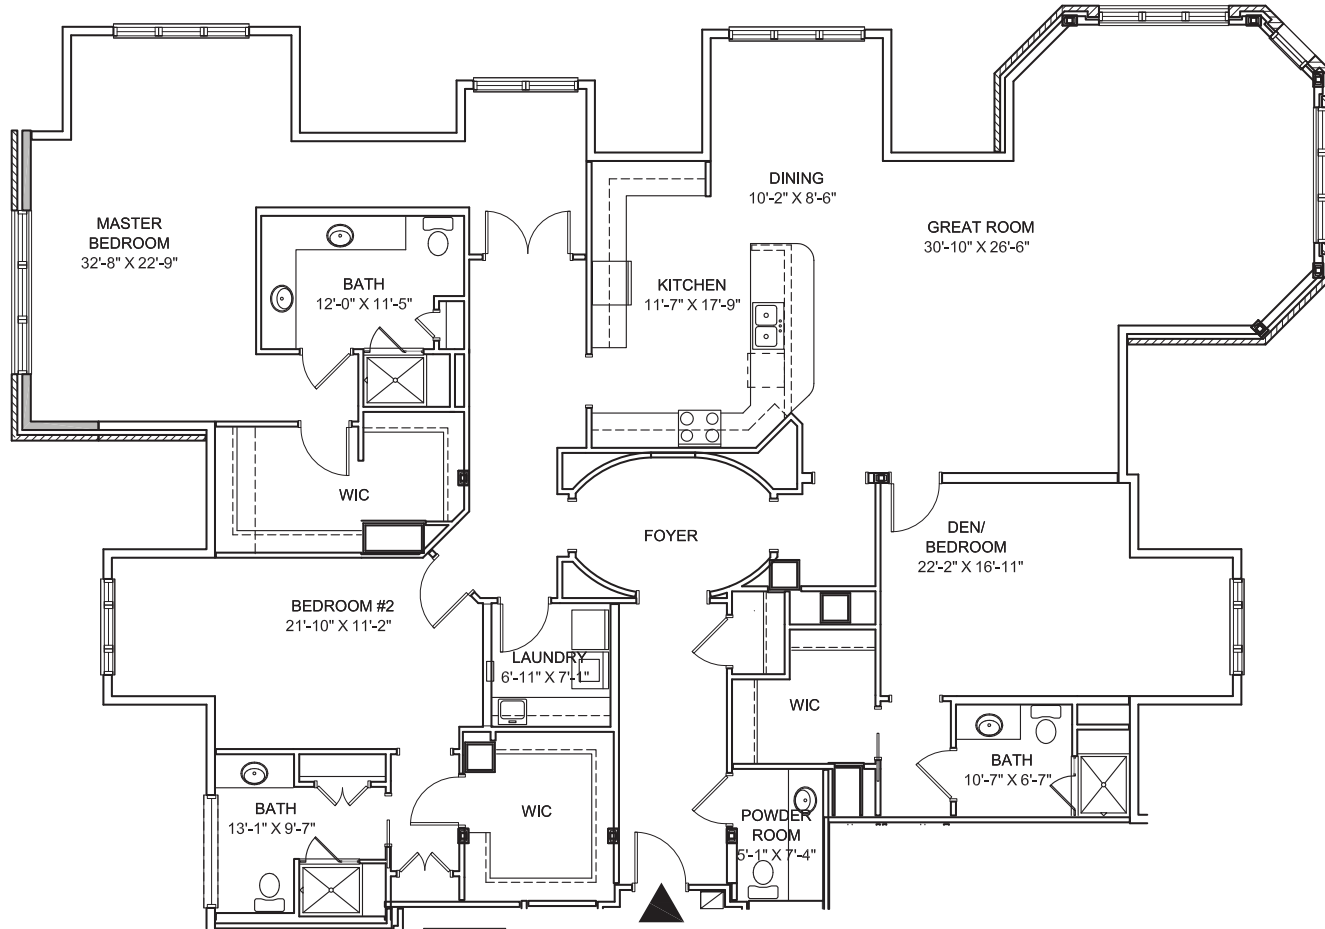

Dimensions are approximate.

UNIT 3454

2 Bedrooms, 2.5 Baths with Den
2,181 Sq. Ft.

Dimensions are approximate.

UNIT 3455

3 Bedrooms, 3 Baths
2,578 Sq. Ft.

Dimensions are approximate.

UNIT 3459

3 Bedrooms, 3 Baths
2,612 Sq. Ft.

Dimensions are approximate.

UNIT 3452

2 Bedrooms, 2.5 Baths with Den
2,831 Sq. Ft.

Dimensions are approximate.

UNIT 3460

2 Bedrooms, 2.5 Baths with Den
2,836 Sq. Ft.

Dimensions are approximate.

UNIT 3466

3 Bedrooms, 3.5 Baths
2,864 Sq. Ft.

Dimensions are approximate.

UNIT 3457

2 Bedrooms, 2.5 Baths with Den
3,034 Sq. Ft.

Dimensions are approximate.

UNIT 3465

2 Bedrooms, 2.5 Baths
3,174 Sq. Ft.

Dimensions are approximate.

UNIT 3451

3 Bedrooms, 3.5 Baths with Den
3,834 Sq. Ft.

Dimensions are approximate.

THE GARLANDS®
—of Barrington—

800-822-0267 | 847-304-1996

1000 GARLANDS LANE, BARRINGTON, IL 60010