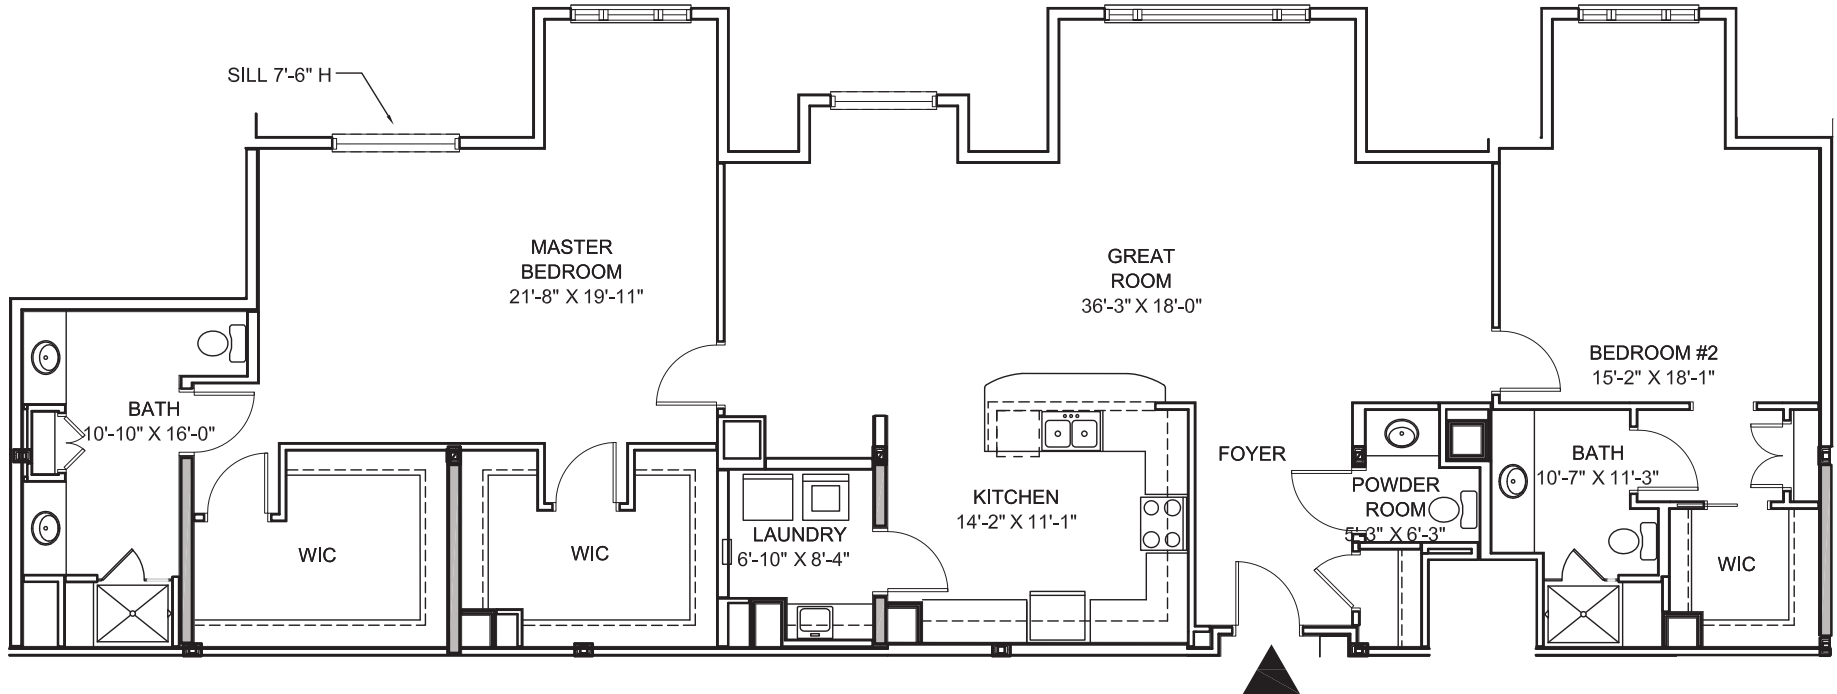

OLD FASHIONED

THE GARLANDS®
— of Barrington —

UNIT 3463

2 Bedrooms, 2.5 Baths
1,648 Sq. Ft.

Dimensions are approximate.

UNIT 3458

2 Bedrooms, 2.5 Baths

1,934 Sq. Ft.

Dimensions are approximate.

UNIT 3461

2 Bedrooms, 2.5 Baths
1,962 Sq. Ft.

Dimensions are approximate.

UNIT 3453

2 Bedrooms, 2.5 Baths

1,966 Sq. Ft.

Dimensions are approximate.

UNIT 3464

2 Bedrooms, 2.5 Baths
2,095 Sq. Ft.

Dimensions are approximate.

UNIT 3462

2 Bedrooms, 2.5 Baths with Den
2,104 Sq. Ft.

Dimensions are approximate.

UNIT 3456

2 Bedrooms, 2.5 Baths
2,121 Sq. Ft.

Dimensions are approximate.

UNIT 3454

2 Bedrooms, 2.5 Baths with Den
2,181 Sq. Ft.

Dimensions are approximate.

UNIT 3455

3 Bedrooms, 3 Baths
2,578 Sq. Ft.

Dimensions are approximate.

UNIT 3459