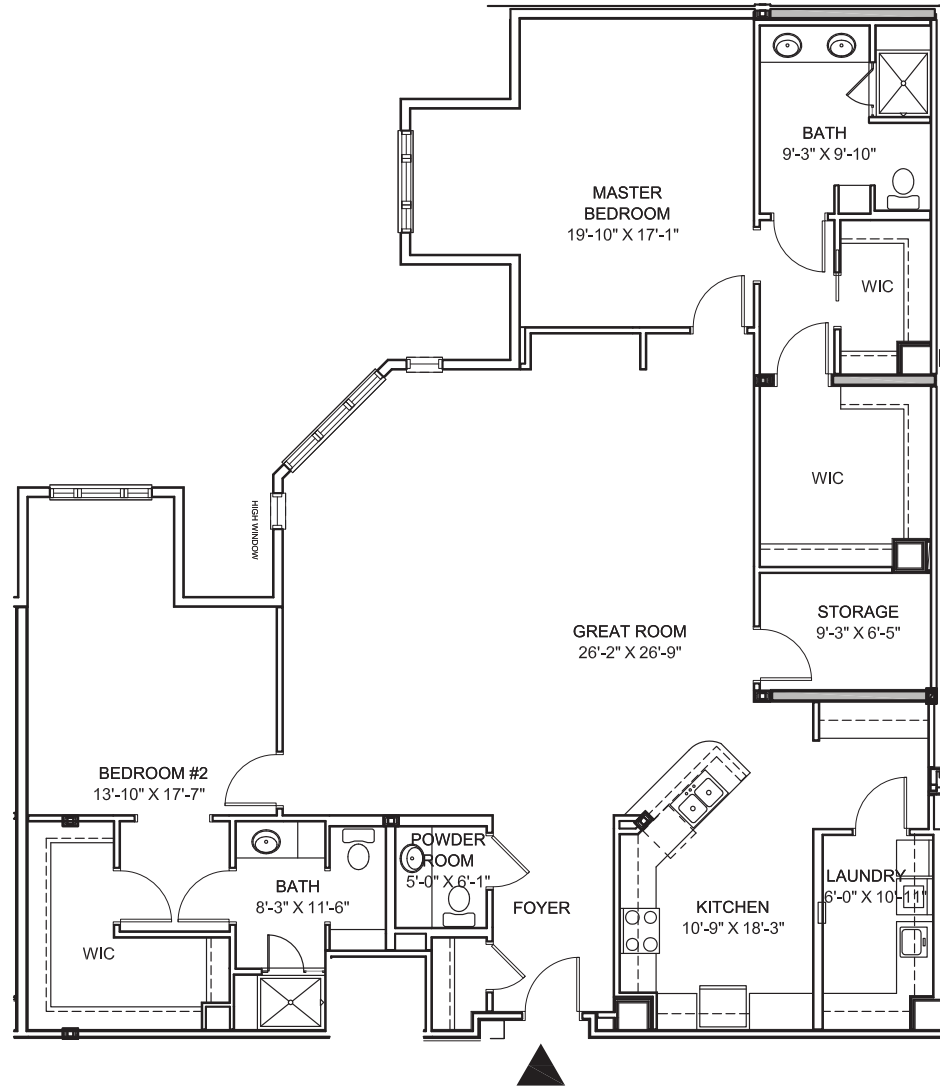

OLD FASHIONED

THE GARLANDS®
— of Barrington —

UNIT 3463

2 Bedrooms, 2.5 Baths
1,648 Sq. Ft.

Dimensions are approximate.

UNIT 3458

2 Bedrooms, 2.5 Baths

1,934 Sq. Ft.

UNIT 3464

2 Bedrooms, 2.5 Baths
2,095 Sq. Ft.

Dimensions are approximate.

UNIT 3462

2 Bedrooms, 2.5 Baths with Den
2,104 Sq. Ft.

Dimensions are approximate.

UNIT 3456

2 Bedrooms, 2.5 Baths
2,121 Sq. Ft.

Dimensions are approximate.

UNIT 3454

2 Bedrooms, 2.5 Baths with Den
2,181 Sq. Ft.

Dimensions are approximate.

UNIT 3455

3 Bedrooms, 3 Baths
2,578 Sq. Ft.

Dimensions are approximate.

UNIT 3459

3 Bedrooms, 3 Baths
2,612 Sq. Ft.

Dimensions are approximate.

UNIT 3452

2 Bedrooms, 2.5 Baths with Den
2,831 Sq. Ft.

Dimensions are approximate.

UNIT 3460

2 Bedrooms, 2.5 Baths with Den
2,836 Sq. Ft.

Dimensions are approximate.