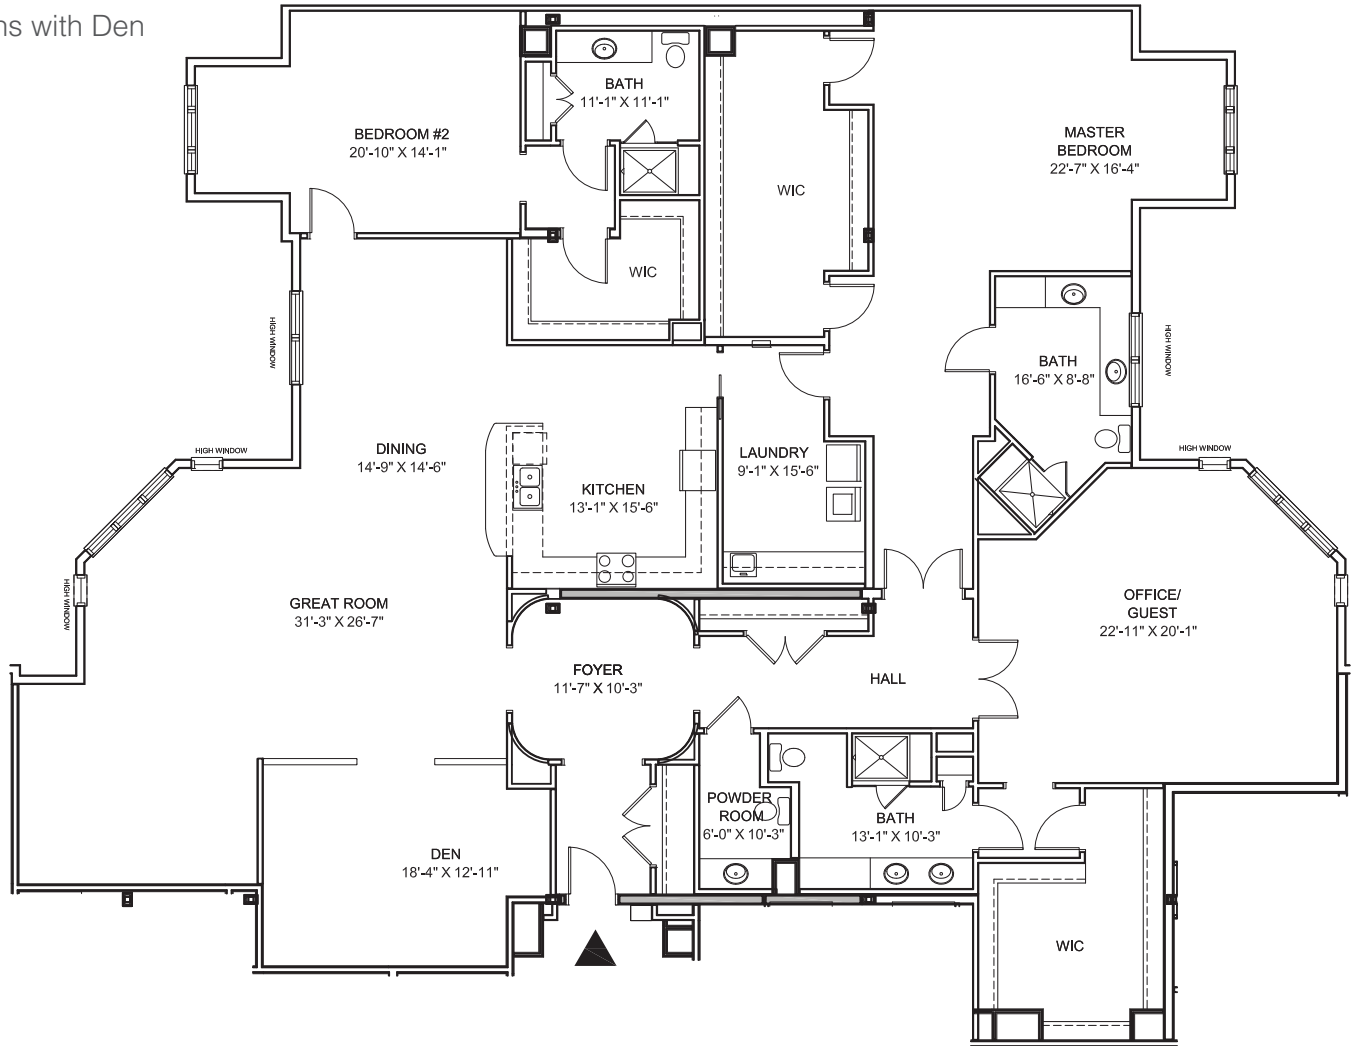

3 Bedrooms, 3 Baths
2,612 Sq. Ft.

Dimensions are approximate.

UNIT 3452

2 Bedrooms, 2.5 Baths with Den
2,831 Sq. Ft.

Dimensions are approximate.

UNIT 3460

2 Bedrooms, 2.5 Baths with Den
2,836 Sq. Ft.

Dimensions are approximate.

UNIT 3466

3 Bedrooms, 3.5 Baths
2,864 Sq. Ft.

Dimensions are approximate.

UNIT 3457

2 Bedrooms, 2.5 Baths with Den
3,034 Sq. Ft.

Dimensions are approximate.

UNIT 3465

2 Bedrooms, 2.5 Baths
3,174 Sq. Ft.

Dimensions are approximate.

UNIT 3451

3 Bedrooms, 3.5 Baths with Den
3,834 Sq. Ft.

Dimensions are approximate.

THE GARLANDS®
—of Barrington—

800-822-0267 | 847-304-1996

1000 GARLANDS LANE, BARRINGTON, IL 60010