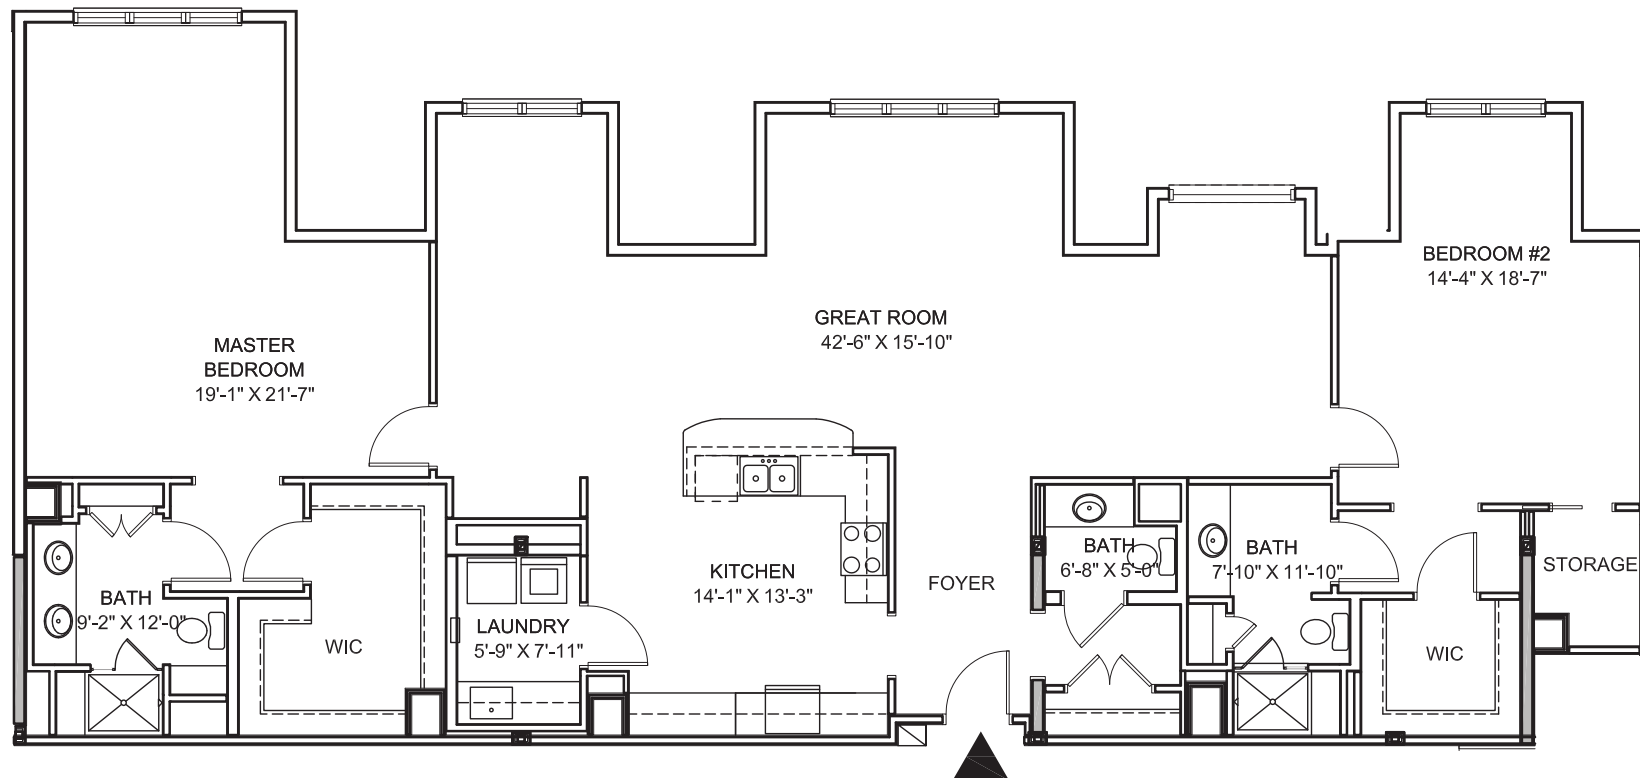

OLD FASHIONED

THE GARLANDS®
— of Barrington —

UNIT 3463

2 Bedrooms, 2.5 Baths
1,648 Sq. Ft.

Dimensions are approximate.

UNIT 3458

2 Bedrooms, 2.5 Baths

1,934 Sq. Ft.

Dimensions are approximate.

UNIT 3461

2 Bedrooms, 2.5 Baths
1,962 Sq. Ft.

Dimensions are approximate.

UNIT 3453

2 Bedrooms, 2.5 Baths

1,966 Sq. Ft.

Dimensions are approximate.

UNIT 3464

2 Bedrooms, 2.5 Baths
2,095 Sq. Ft.

Dimensions are approximate.

UNIT 3462

2 Bedrooms, 2.5 Baths with Den
2,104 Sq. Ft.

Dimensions are approximate.

UNIT 3456

2 Bedrooms, 2.5 Baths
2,121 Sq. Ft.

Dimensions are approximate.

UNIT 3454

2 Bedrooms, 2.5 Baths with Den
2,181 Sq. Ft.

Dimensions are approximate.

UNIT 3455

3 Bedrooms, 3 Baths
2,578 Sq. Ft.

Dimensions are approximate.

UNIT 3459