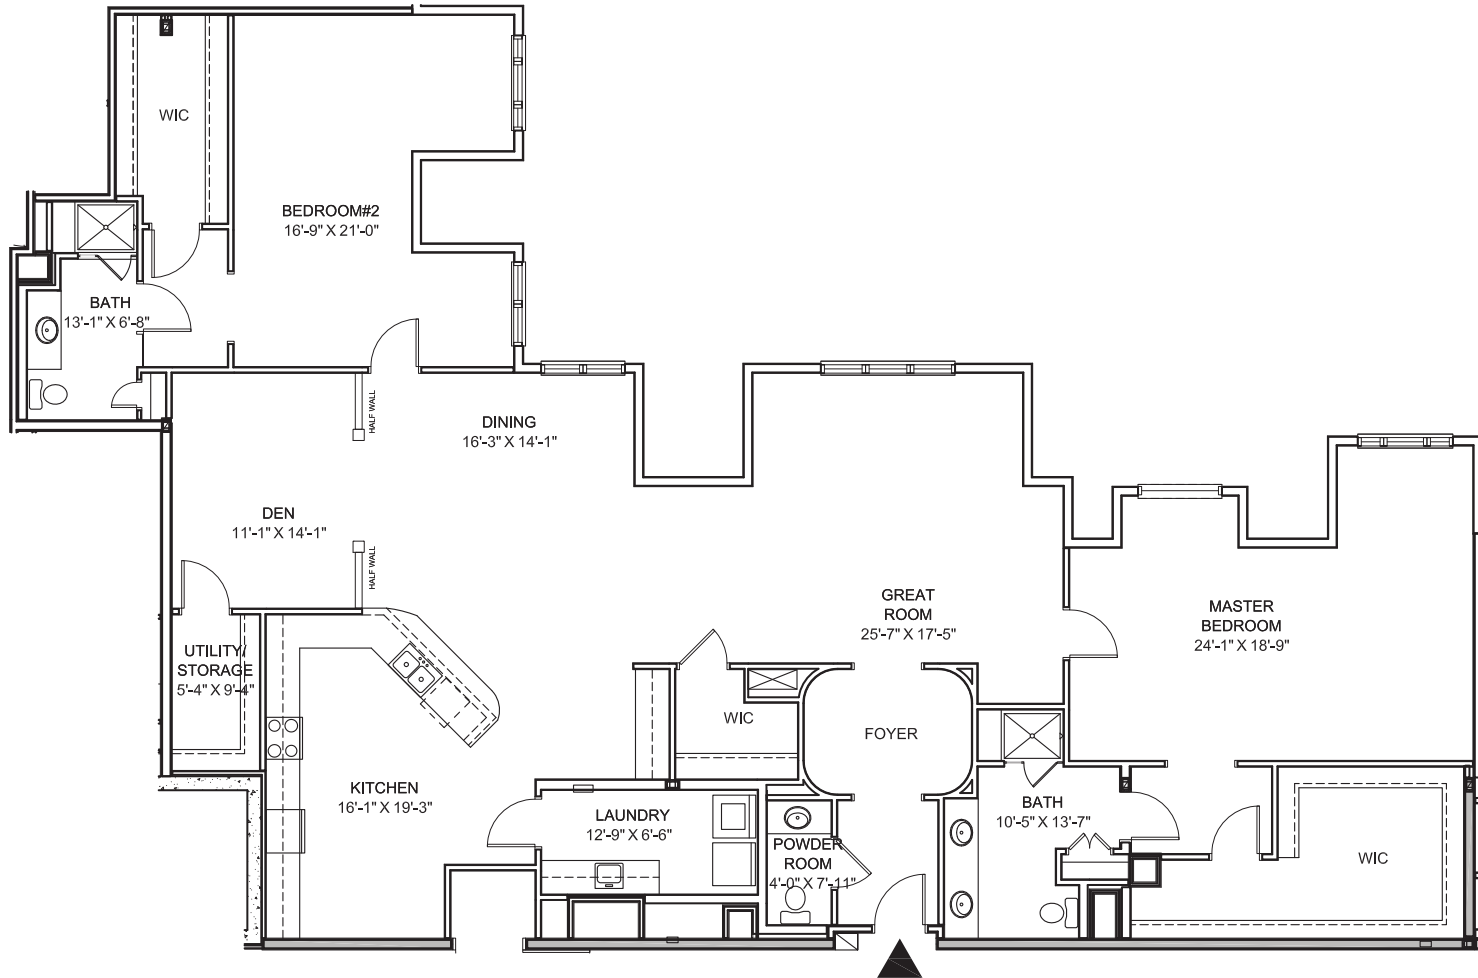

Dimensions are approximate.

UNIT 3454

2 Bedrooms, 2.5 Baths with Den
2,181 Sq. Ft.

Dimensions are approximate.

UNIT 3455

3 Bedrooms, 3 Baths
2,578 Sq. Ft.

Dimensions are approximate.

UNIT 3459

3 Bedrooms, 3 Baths
2,612 Sq. Ft.

Dimensions are approximate.

UNIT 3452

2 Bedrooms, 2.5 Baths with Den
2,831 Sq. Ft.

Dimensions are approximate.

UNIT 3460

2 Bedrooms, 2.5 Baths with Den
2,836 Sq. Ft.

Dimensions are approximate.