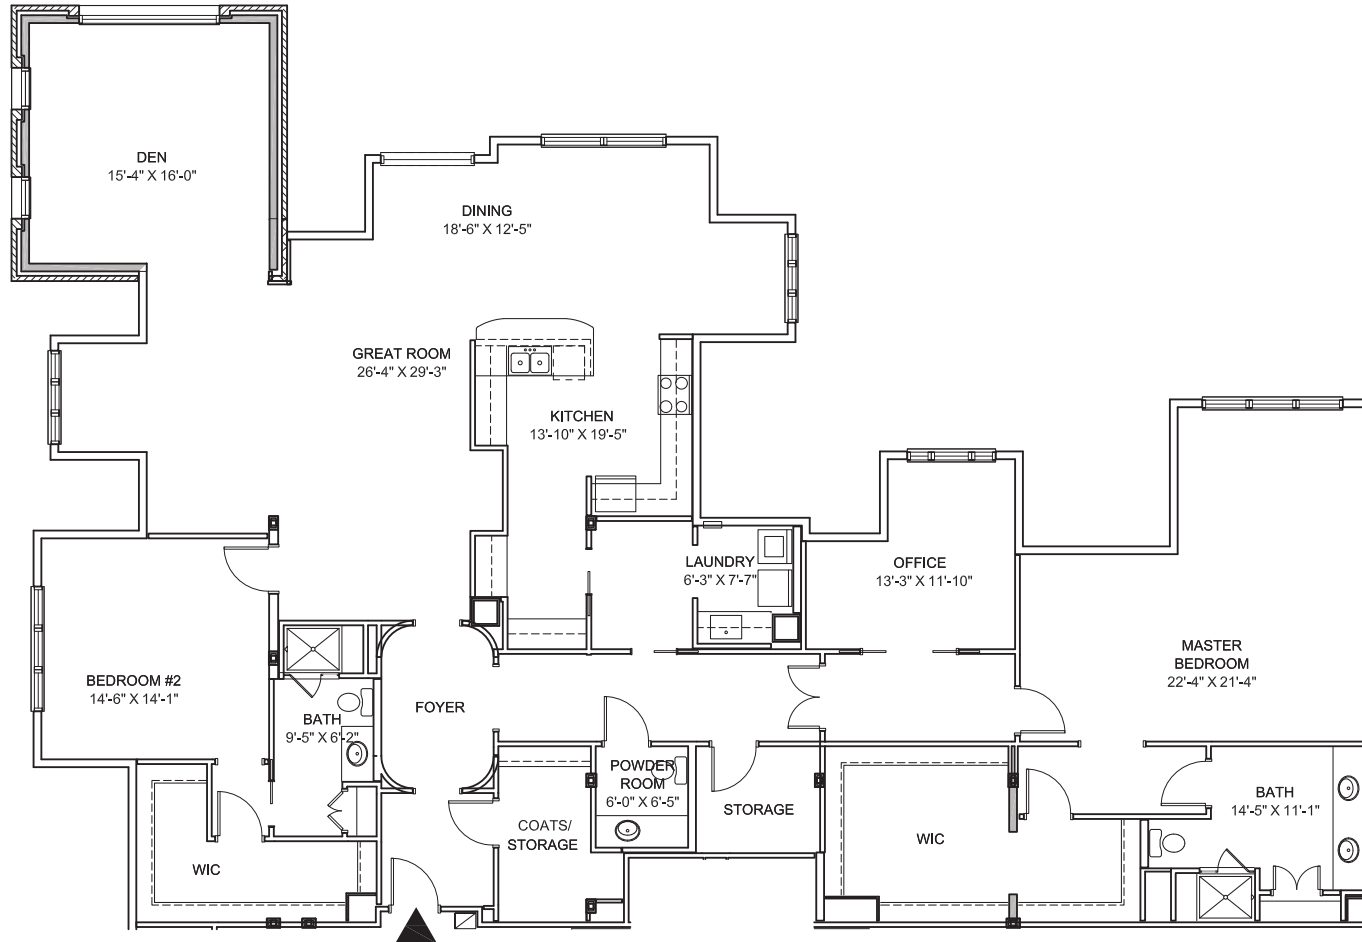

3 Bedrooms, 3 Baths
2,612 Sq. Ft.

Dimensions are approximate.

UNIT 3452

2 Bedrooms, 2.5 Baths with Den
2,831 Sq. Ft.

Dimensions are approximate.

UNIT 3460

2 Bedrooms, 2.5 Baths with Den
2,836 Sq. Ft.

Dimensions are approximate.

UNIT 3466

3 Bedrooms, 3.5 Baths
2,864 Sq. Ft.

Dimensions are approximate.

UNIT 3457

2 Bedrooms, 2.5 Baths with Den
3,034 Sq. Ft.

Dimensions are approximate.

UNIT 3465

2 Bedrooms, 2.5 Baths
3,174 Sq. Ft.

Dimensions are approximate.

UNIT 3451

3 Bedrooms, 3.5 Baths with Den
3,834 Sq. Ft.

Dimensions are approximate.

THE GARLANDS®
—of Barrington—

800-822-0267 | 847-304-1996

1000 GARLANDS LANE, BARRINGTON, IL 60010