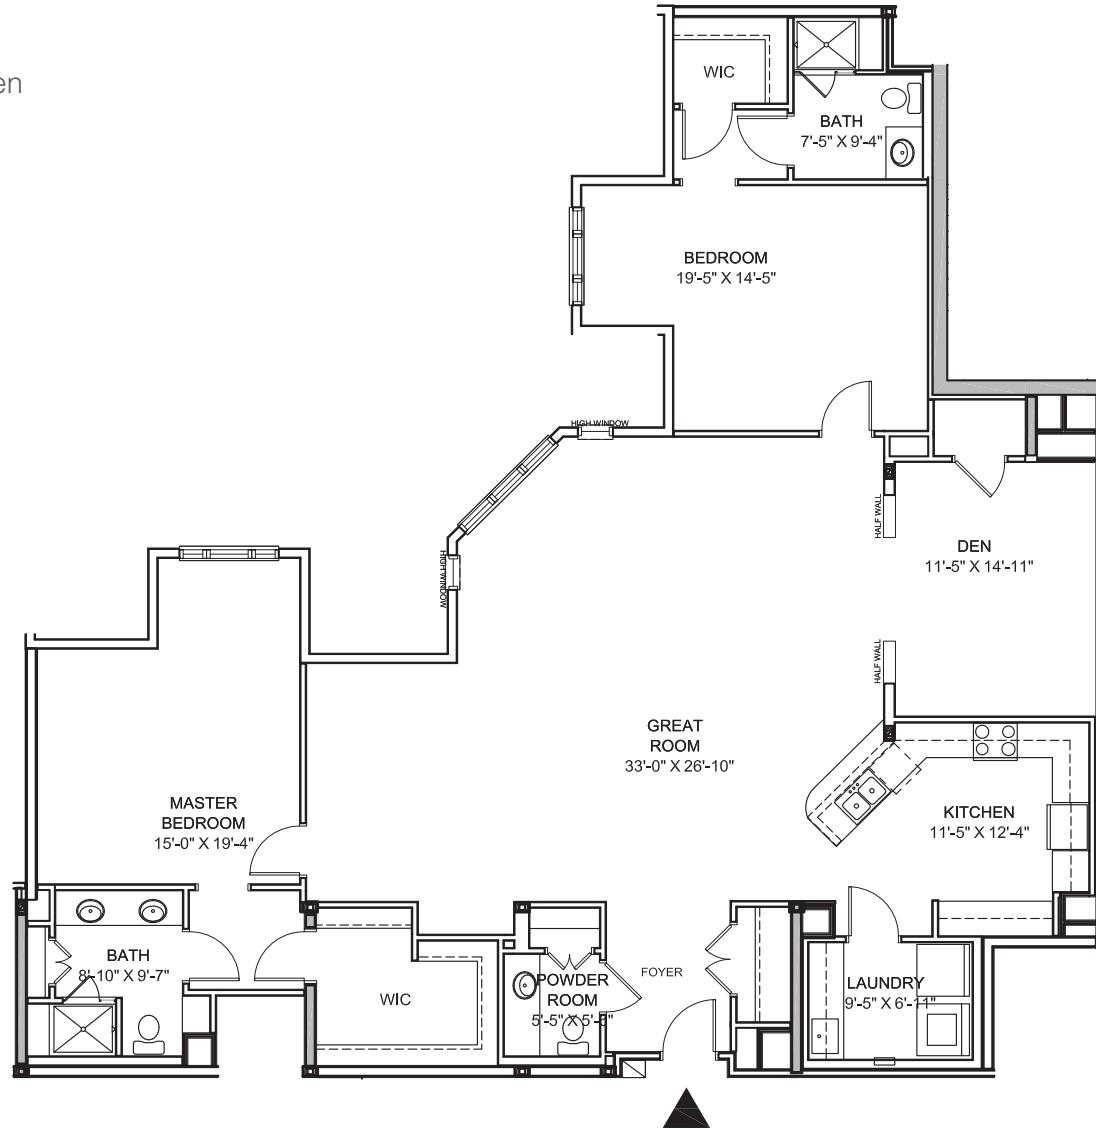

OLD FASHIONED

THE GARLANDS®
— of Barrington —

UNIT 3463

2 Bedrooms, 2.5 Baths
1,648 Sq. Ft.

Dimensions are approximate.

UNIT 3458

2 Bedrooms, 2.5 Baths

1,934 Sq. Ft.

UNIT 3464

2 Bedrooms, 2.5 Baths
2,095 Sq. Ft.

Dimensions are approximate.

UNIT 3462

2 Bedrooms, 2.5 Baths with Den
2,104 Sq. Ft.

Dimensions are approximate.

UNIT 3456

2 Bedrooms, 2.5 Baths
2,121 Sq. Ft.

Dimensions are approximate.

UNIT 3454

2 Bedrooms, 2.5 Baths with Den
2,181 Sq. Ft.

Dimensions are approximate.

UNIT 3455

3 Bedrooms, 3 Baths
2,578 Sq. Ft.

Dimensions are approximate.

UNIT 3459

3 Bedrooms, 3 Baths
2,612 Sq. Ft.

Dimensions are approximate.

UNIT 3452

2 Bedrooms, 2.5 Baths with Den
2,831 Sq. Ft.

Dimensions are approximate.

UNIT 3460

2 Bedrooms, 2.5 Baths with Den
2,836 Sq. Ft.

Dimensions are approximate.