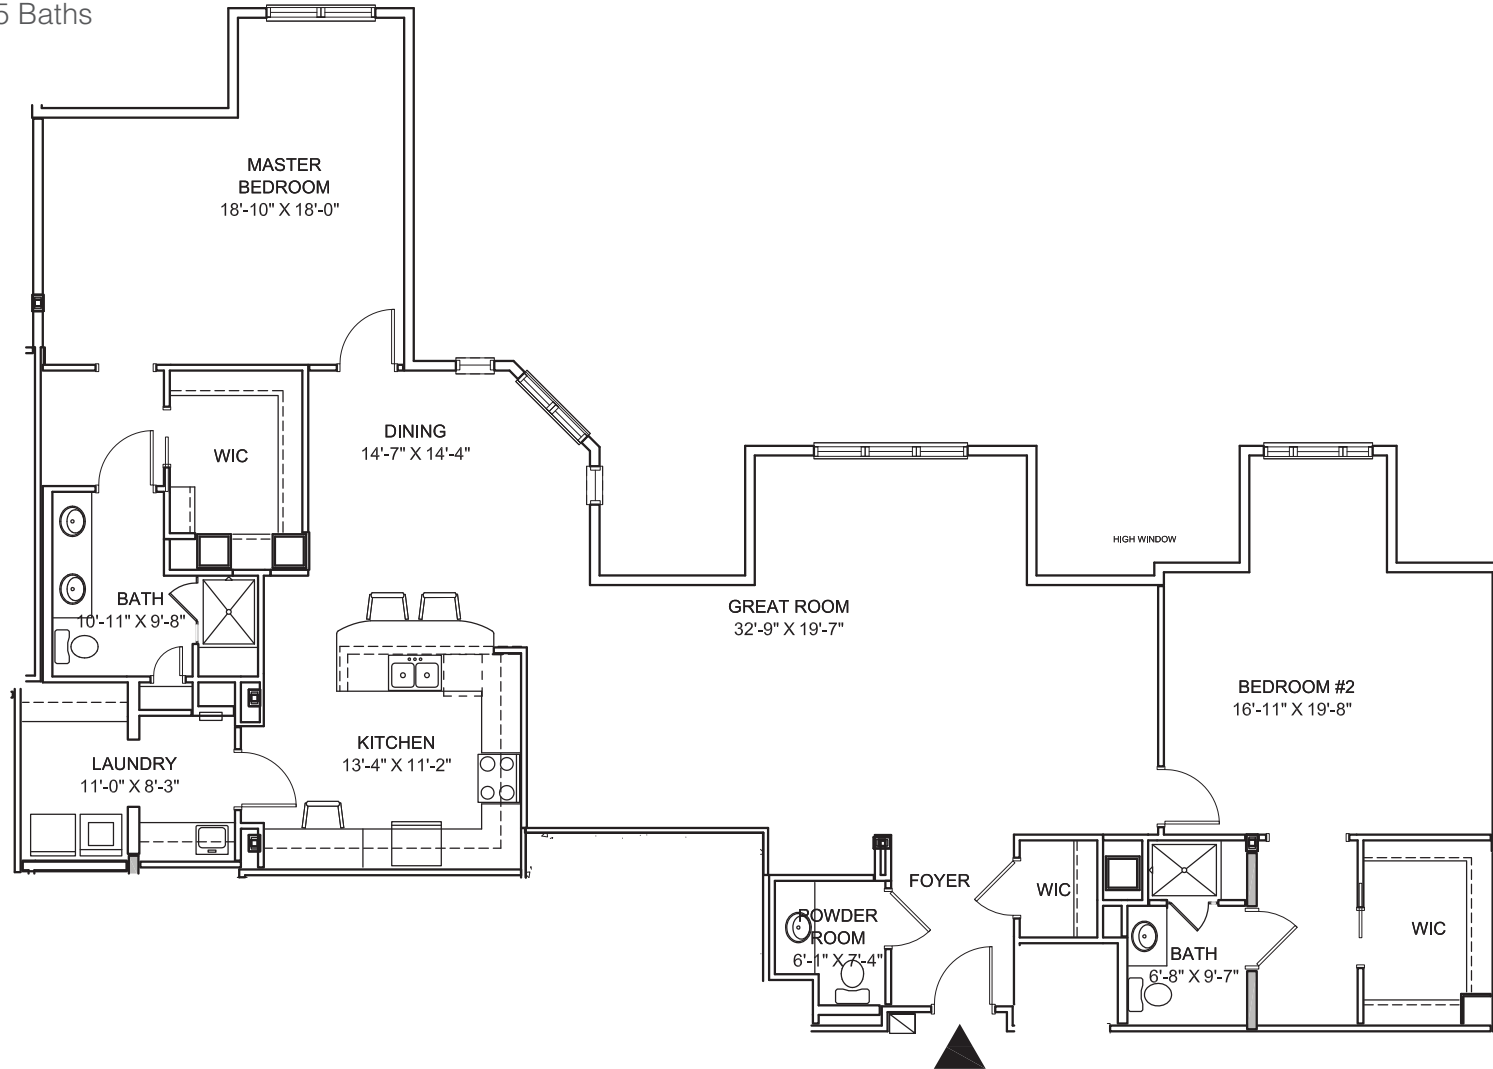

OLD FASHIONED

THE GARLANDS®
— of Barrington —

UNIT 3463

2 Bedrooms, 2.5 Baths
1,648 Sq. Ft.

Dimensions are approximate.

UNIT 3458

2 Bedrooms, 2.5 Baths

1,934 Sq. Ft.

Dimensions are approximate.

UNIT 3461

2 Bedrooms, 2.5 Baths
1,962 Sq. Ft.

Dimensions are approximate.

UNIT 3453

2 Bedrooms, 2.5 Baths

1,966 Sq. Ft.

Dimensions are approximate.

UNIT 3464

2 Bedrooms, 2.5 Baths
2,095 Sq. Ft.

Dimensions are approximate.

UNIT 3462

2 Bedrooms, 2.5 Baths with Den
2,104 Sq. Ft.

Dimensions are approximate.

UNIT 3456

2 Bedrooms, 2.5 Baths
2,121 Sq. Ft.

Dimensions are approximate.

UNIT 3454

2 Bedrooms, 2.5 Baths with Den
2,181 Sq. Ft.

Dimensions are approximate.

UNIT 3455

3 Bedrooms, 3 Baths
2,578 Sq. Ft.

Dimensions are approximate.

UNIT 3459