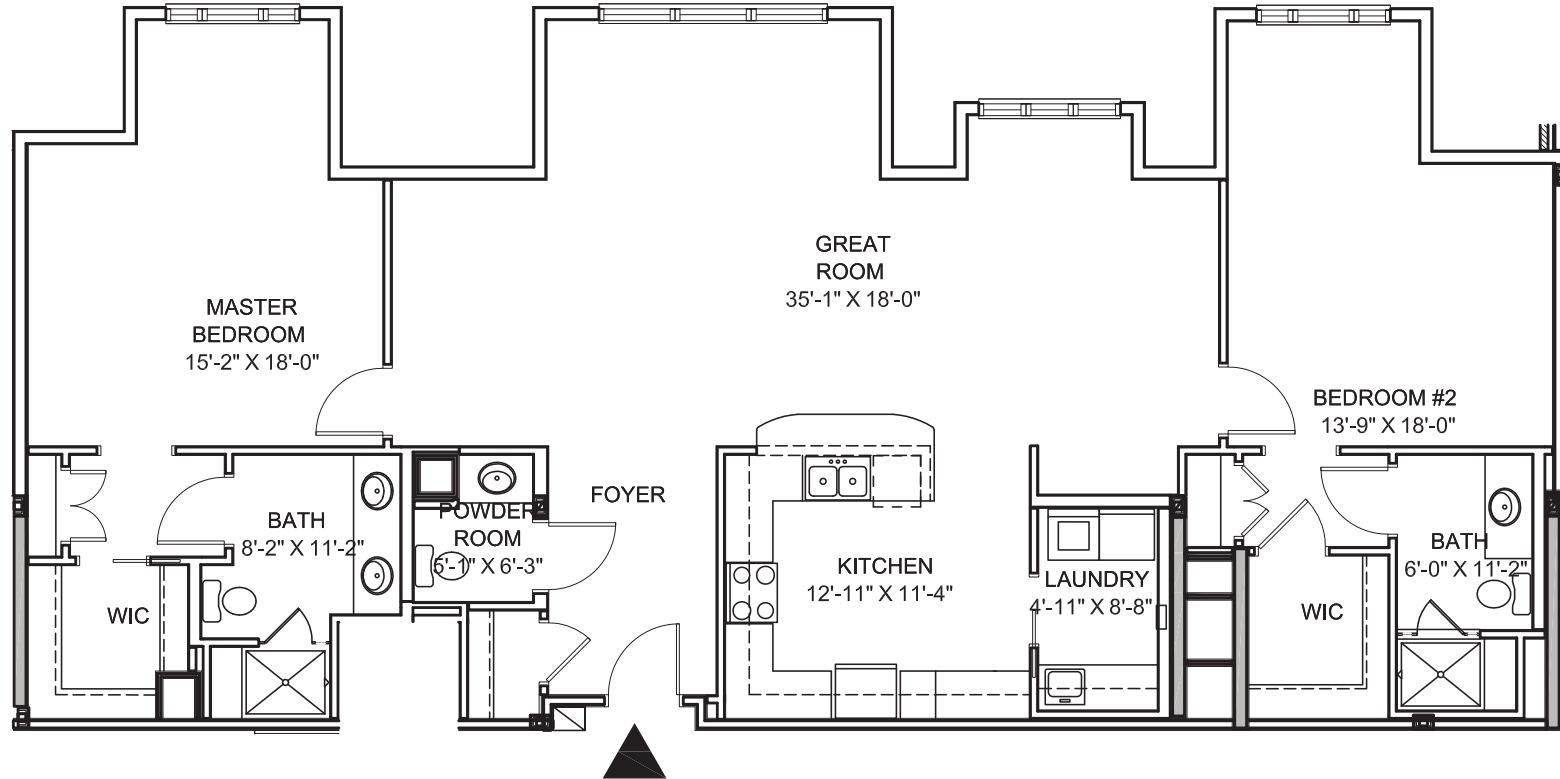

OLD FASHIONED

THE GARLANDS®
— of Barrington —

UNIT 3463

2 Bedrooms, 2.5 Baths
1,648 Sq. Ft.

Dimensions are approximate.

UNIT 3458

2 Bedrooms, 2.5 Baths

1,934 Sq. Ft.

Dimensions are approximate.

UNIT 3461

2 Bedrooms, 2.5 Baths
1,962 Sq. Ft.

Dimensions are approximate.

UNIT 3453

2 Bedrooms, 2.5 Baths

1,966 Sq. Ft.

Dimensions are approximate.

UNIT 3464

2 Bedrooms, 2.5 Baths
2,095 Sq. Ft.

Dimensions are approximate.

UNIT 3462

2 Bedrooms, 2.5 Baths with Den
2,104 Sq. Ft.

Dimensions are approximate.

UNIT 3456

2 Bedrooms, 2.5 Baths
2,121 Sq. Ft.

Dimensions are approximate.

UNIT 3454

2 Bedrooms, 2.5 Baths with Den
2,181 Sq. Ft.

Dimensions are approximate.

UNIT 3455

3 Bedrooms, 3 Baths
2,578 Sq. Ft.

Dimensions are approximate.

UNIT 3459