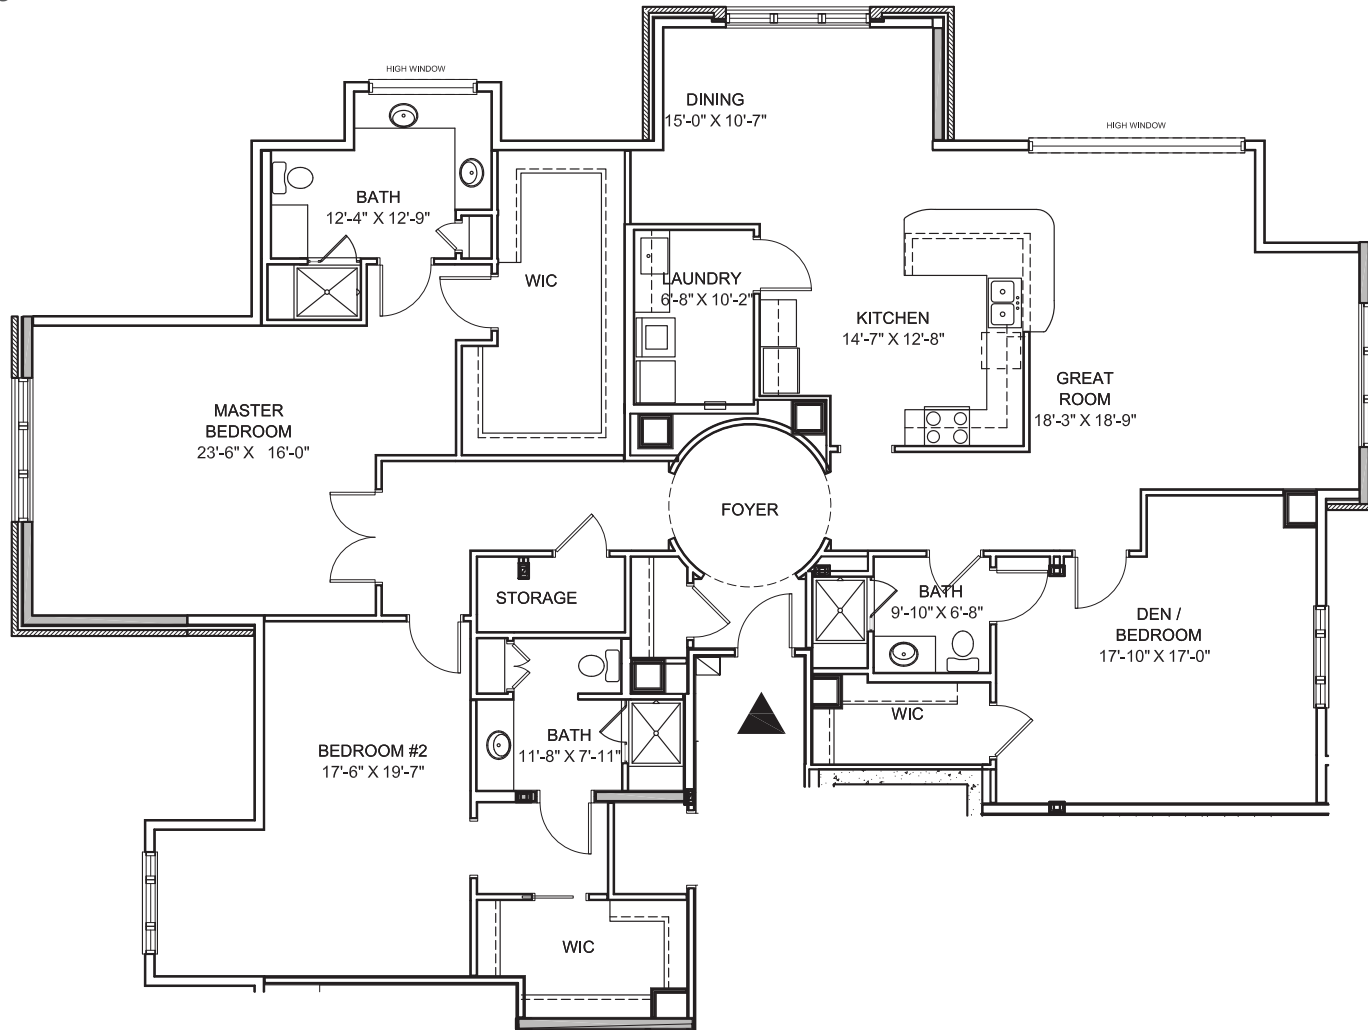

UNIT 3464

2 Bedrooms, 2.5 Baths
2,095 Sq. Ft.

Dimensions are approximate.

UNIT 3462

2 Bedrooms, 2.5 Baths with Den
2,104 Sq. Ft.

Dimensions are approximate.

UNIT 3456

2 Bedrooms, 2.5 Baths
2,121 Sq. Ft.

Dimensions are approximate.

UNIT 3454

2 Bedrooms, 2.5 Baths with Den
2,181 Sq. Ft.

Dimensions are approximate.

UNIT 3455

3 Bedrooms, 3 Baths
2,578 Sq. Ft.

Dimensions are approximate.

UNIT 3459

3 Bedrooms, 3 Baths
2,612 Sq. Ft.

Dimensions are approximate.

UNIT 3452

2 Bedrooms, 2.5 Baths with Den
2,831 Sq. Ft.

Dimensions are approximate.

UNIT 3460

2 Bedrooms, 2.5 Baths with Den
2,836 Sq. Ft.

Dimensions are approximate.